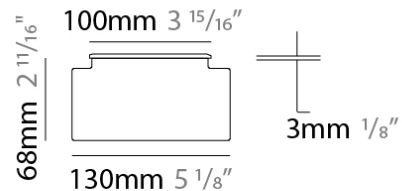

ELECTRICAL

Lamp Type: LED
Input Wattage (W): 7.3
Total Output Wattage (W): 6 / 11.5 (RGBW)
Dimming: Non-Dimmable
Control Gear: DMX
Driver Included: Yes (excluding RGBW)
Driver Location: Integrated / RGBW - Remote
Driver Type: White LED - Constant Voltage - Universal
Driver Class: Class 2
Input Voltage (V): 120 - 277
Output Voltage (V): 24
Constant Current (MA): RGBW 500
Upon Request: (Not included - see components [IP65 or higher enclosure to be supplied by others]) Remote: DMX / 0-10Vdc dimming / Phase dimming

LED

Number of LEDs: 6 / 8 (RGBW)
Color Temperature (°K): 3000 / 4000 / RGBW
Max. Delivered Lumen (lm): 515 / 535
Nominal Lumen (lm): 840 / 870
CRI: >80 CRI
Lamp Life (hrs): 60000

OPTICAL

Optic: 12 / 26 / 40 / ELL

RATINGS AND CERTIFICATIONS

Certified By: Certified for North American Standards
© 2026, T 1800-388-3382, F 416-247-9319, www.zaneen.com
Available for international specifications by adding 'INT' at the end of the existing Model #. For assistance on 'custom' specifications, contact zteam@zaneen.com.
In a constant effort to supply the best product, we reserve the right to change specifications or materials without notice. The most recent specification sheets are found at zaneen.com
Bug Rating: B0 U3 G0