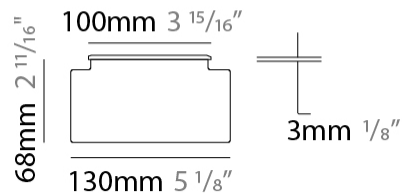

E91625-

base number Lens
Options

1. To build a product code in our configurator select the specify button on the base model # product page
2. To build a manual product code on this datasheet choose from the options listed below in blue font and add the suffix to the base model #

GENERAL

Series: Tetra
Subseries: Tetra Incasso
Partner: Platek
Division: Exterior
Installation: Recessed
Product Type: Uplight
Mounting Location: In-Ground
Light Distribution: Uplight

PHYSICAL

Shape: Rectangle
Length (mm): 450
Length (in): 17 11/16
Width (mm): 130
Width (in): 5 1/8
Height (mm): 68
Height (in): 2 11/16
Weight (kg): 3.2
Weight (lbs): 7.05
Load Resistance (kg): 500
Load Resistance (lbs): 1102
Installation Requirement: Installation in sleeve set in concrete with a 20-30 cm gravel drain bed
Screws: A4 stainless steel
Diffuser: Clear tempered glass
Gasket: Gore-Tex valve to prevent condensation inside the fitting.
Fixture Finish: SST
Fixture Material: Extruded Aluminum

ELECTRICAL

Lamp Type: LED
Input Wattage (W): 11.5
Control Gear: DMX
Driver Included: No
Driver Location: Remote
Driver Class: Class 2
Input Voltage (V): 120 - 277
Constant Current (MA): 500

LED

Number of LEDs: 6
Color Temperature (°K): RGBW
CRI: >80 CRI
Lamp Life (hrs): 60000
Special LEDs offerings: RGBW

OPTICAL

Optic°: 12 / 26 / 40 / ELL

RATINGS AND CERTIFICATIONS

Certified By: Certified for North American Standards
IP rating: IP67
IK Rating: IK10