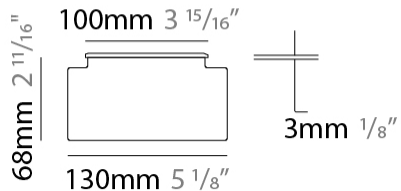

PHYSICAL

Shape: Rectangle
Length (mm): 450
Length (in): 17 3/4
Width (mm): 130
Width (in): 5 1/8
Height (mm): 68
Height (in): 2 11/16
Weight (kg): 3.1
Weight (lbs): 6.8
Load Resistance (kg): 500
Load Resistance (lbs): 1102
Installation Requirement: Installation in sleeve set in concrete with a 20 - 30 cm / 8 - 12 inches gravel drain bed
Screws: A4 stainless steel
Diffuser: Clear tempered glass
Gasket: Gore-Tex valve to prevent condensation inside the fitting.
Fixture Finish: SST
Fixture Material: Extruded Aluminum

ELECTRICAL

Lamp Type: LED
Input Wattage (W): 9.8 (Asy) / 13.5
Total Output Wattage (W): 8 (Asy) / 12
Dimming: Non-Dimming / Phase Dimming (120vac Only)
Driver Included: Yes
Driver Location: Integrated
Driver Type: Constant Current - 120 / 277Vac
Driver Class: Class 2
Input Voltage (V): 120 - 277
Constant Current (MA): 350
Upon Request: (Not included - see components [IP65 or higher enclosure to be supplied by others]) Remote: 0-10Vdc dimming

LED

Number of LEDs: 12
Color Temperature (°K): 3000 / 4000
Max. Delivered Lumen (lm): 1030 / 1070
Nominal Lumen (lm): 1680 / 1740
CRI: >80 CRI
Lamp Life (hrs): 60000

OPTICAL

Optic: 12 / 26 / 40 / ELI / ASY

RATINGS AND CERTIFICATIONS

Certified By: Certified for North American Standards
IP rating: IP67
IK Rating: IK10
Bug Rating: BU 4 60

Zaneen Corp. © 2026, T 1800-388-3382, F 416-247-9319, www.zaneen.com