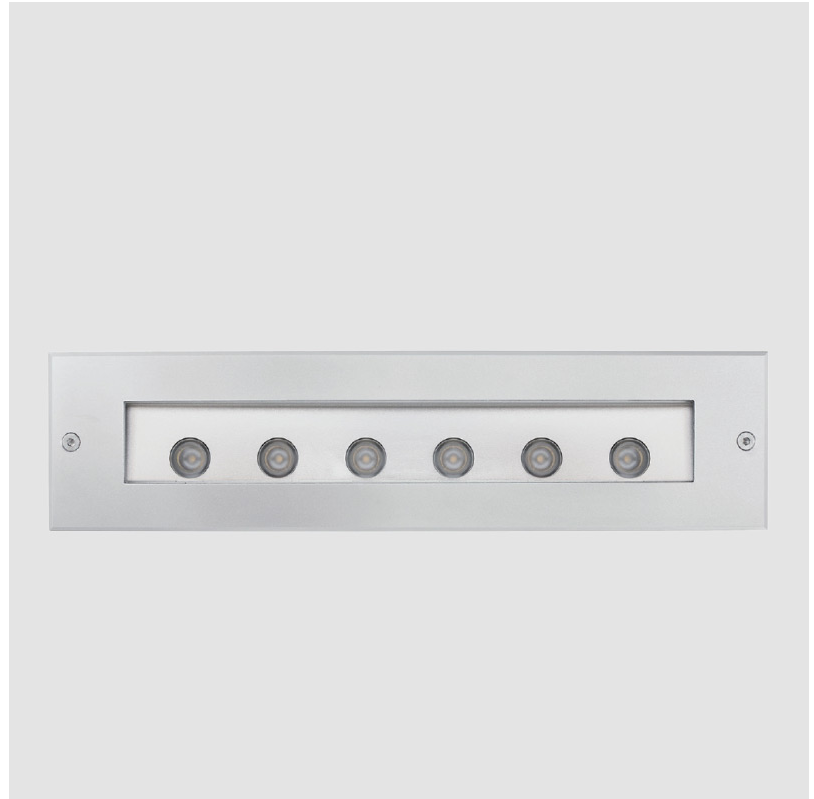

E91625-

base number Lens
Options

1. To build a product code in our configurator select the specify button on the base model # product page
2. To build a manual product code on this datasheet choose from the options listed below in blue font and add the suffix to the base model #

GENERAL

Series: Tetra
Subseries: Tetra Incasso
Partner: Platek
Division: Exterior
Installation: Recessed
Product Type: Uplight
Mounting Location: In-Ground
Light Distribution: Uplight

PHYSICAL

Shape: Rectangle
Length (mm): 450
Length (in): 17 11/16
Width (mm): 130
Width (in): 5 1/8
Height (mm): 68
Height (in): 2 11/16
Weight (kg): 3.2
Weight (lbs): 7.05
Load Resistance (kg): 500
Load Resistance (lbs): 1102
Installation Requirement: Installation in sleeve set in concrete with a 20-30 cm gravel drain bed
Screws: A4 stainless steel
Diffuser: Clear tempered glass
Gasket: Gore-Tex valve to prevent condensation inside the fitting.
Fixture Finish: SST
Fixture Material: Extruded Aluminum

ELECTRICAL

Lamp Type: LED
Input Wattage (W): 11.5
Control Gear: DMX
Driver Included: No
Driver Location: Remote
Driver Class: Class 2
Input Voltage (V): 120 - 277
Constant Current (MA): 500

LED

Number of LEDs: 6
Color Temperature (°K): RGBW
CRI: >80 CRI
Lamp Life (hrs): 60000
Special LEDs offerings: RGBW

OPTICAL

Optic°: 12 / 26 / 40 / ELL

RATINGS AND CERTIFICATIONS

Certified By: Certified for North American Standards
IP rating: IP67
IK Rating: IK10