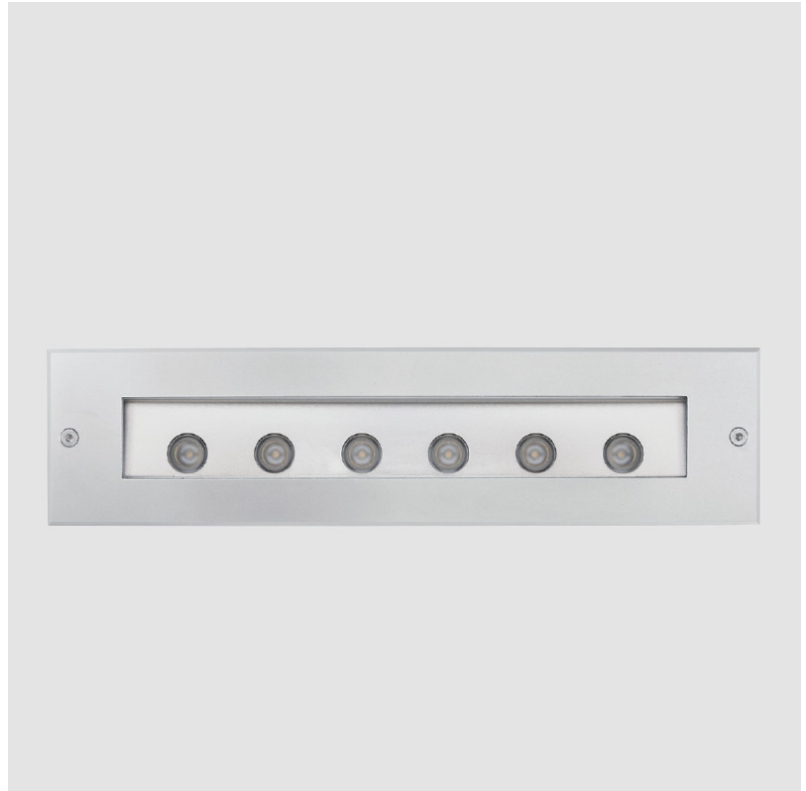

ELECTRICAL

Lamp Type: LED
Input Wattage (W): 7.3
Total Output Wattage (W): 6 / 11.5 (RGBW)
Dimming: Non-Dimmable
Control Gear: DMX
Driver Included: Yes (excluding RGBW)
Driver Location: Integrated / RGBW - Remote
Driver Type: White LED - Constant Voltage - Universal
Driver Class: Class 2
Input Voltage (V): 120 - 277
Output Voltage (V): 24
Constant Current (MA): RGBW 500
Upon Request: (Not included - see components [IP65 or higher enclosure to be supplied by others]) Remote: DMX / 0-10Vdc dimming / Phase dimming

LED

Number of LEDs: 6 / 8 (RGBW)
Color Temperature (°K): 3000 / 4000 / RGBW
Max. Delivered Lumen (lm): 515 / 535
Nominal Lumen (lm): 840 / 870
CRI: >80 CRI
Lamp Life (hrs): 60000

OPTICAL

Optic: 12 / 26 / 40 / ELL

RATINGS AND CERTIFICATIONS

Certified By: Certified for North American Standards
© 2026, T 1800-388-3382, F 416-247-9319, www.zaneen.com
Available for international specifications by adding 'INT' at the end of the existing Model #. For assistance on 'custom' specifications, contact zteam@zaneen.com.
In a constant effort to supply the best product, we reserve the right to change specifications or materials without notice. The most recent specification sheets are found at zaneen.com
Bug Rating: B0 U3 G0