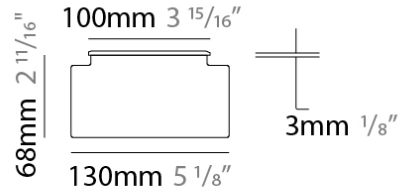

ELECTRICAL

Lamp Type: LED
Input Wattage (W): 7.3
Total Output Wattage (W): 6 / 11.5 (RGBW)
Dimming: Non-Dimmable
Control Gear: DMX
Driver Included: Yes (excluding RGBW)
Driver Location: Integrated / RGBW - Remote
Driver Type: White LED - Constant Voltage - Universal
Driver Class: Class 2
Input Voltage (V): 120 - 277
Output Voltage (V): 24
Constant Current (MA): RGBW 500
Upon Request: (Not included - see components [IP65 or higher enclosure to be supplied by others]) Remote: DMX / 0-10Vdc dimming / Phase dimming

LED

Number of LEDs: 6 / 8 (RGBW)
Color Temperature (°K): 3000 / 4000 / RGBW
Max. Delivered Lumen (lm): 515 / 535
Nominal Lumen (lm): 840 / 870
CRI: >80 CRI
Lamp Life (hrs): 60000

OPTICAL

Optic: 12 / 26 / 40 / ELI / ASY

RATINGS AND CERTIFICATIONS

Certified By: Certified for North American Standards
© 2024, T 1800-388-3382, F 416-247-9319, www.zaneen.com
Available for international specifications by adding 'INT' at the end of the existing Model #. For assistance on 'custom' specifications, contact zteam@zaneen.com.
In a constant effort to supply the best product, we reserve the right to change specifications or materials without notice. The most recent specification sheets are found at zaneen.com
Bug Rating: B0 U3 G0