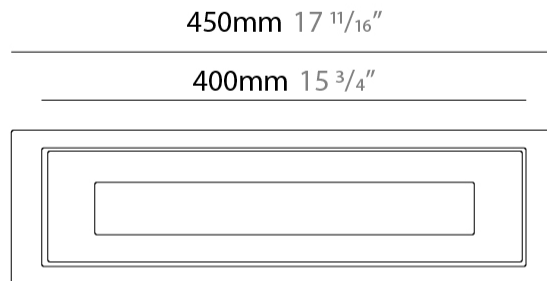

base number Lens
Options

1. To build a product code in our configurator select the specify button on the base model # product page
2. To build a manual product code on this datasheet choose from the options listed below in blue font and add the suffix to the base model #

GENERAL

Series: Tetra
Subseries: Tetra Incasso
Brand: Platek
Division: Exterior
Mounting Type: Recessed
Mounting Location: In-Ground
Subcategory: Walk Over

PHYSICAL

Shape: Rectangle
Length (mm): 450
Length (in): 17 ¹¹/₁₆"
Width (mm): 130
Width (in): 5 ¹/₈"
Height (mm): 68
Height (in): 2 ¹¹/₁₆"
Light Distribution: Uplight
Weight (kg): 3.2
Weight (lbs): 7.05
Load Resistance (kg): 500
Load Resistance (lbs): 1102
Installation Requirement: Installation in sleeve set in concrete with a 20-30 cm gravel drain bed
Screws: A4 stainless steel
Diffuser: Clear tempered glass
Gasket: Gore-Tex valve to prevent condensation inside the fitting.
Fixture Finish: SST
Fixture Material: Extruded Aluminum

ELECTRICAL

Lamp Type: LED
Input Wattage (W): 11.5
Control Gear: DMX
Driver Included: No
Driver Location: Remote
Driver Class: Class 2
Input Voltage (V): 120 - 277
Constant Current (MA): 500

LED

Number of LEDs: 6
Color Temperature (°K): RGBW
CRI: >80 CRI
Lamp Life (hrs): 60000
Special LEDs offerings: RGBW

OPTICAL

Optic°: 12 / 26 / 40 / Elliptical

RATINGS AND CERTIFICATIONS

Certified By: Certified for North American Standards
IP rating: IP67
IK Rating: IK10