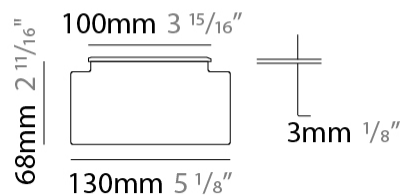

PHYSICAL

Shape: Rectangle
Length (mm): 450
Length (in): 17 3/4
Width (mm): 130
Width (in): 5 1/8
Height (mm): 68
Height (in): 2 11/16
Light Distribution: Uplight
Weight (kg): 3.1
Weight (lbs): 6.8
Load Resistance (kg): 500
Load Resistance (lbs): 1102
Installation Requirement: Installation in sleeve set in concrete with a 20 - 30 cm / 8 - 12 inches gravel drain bed
Screws: A4 stainless steel
Diffuser: Clear tempered glass
Gasket: Gore-Tex valve to prevent condensation inside the fitting.
Fixture Finish: SST
Fixture Material: Extruded Aluminum

ELECTRICAL

Lamp Type: LED
Input Wattage (W): 9.8 (Asy) / 13.5
Total Output Wattage (W): 8 (Asy) / 12
Dimming: Non-Dimming / Phase Dimming (120vac Only)
Driver Included: Yes
Driver Location: Integrated
Driver Type: Constant Current - 120 / 277Vac
Driver Class: Class 2
Input Voltage (V): 120 - 277
Constant Current (MA): 350
Upon Request: (Not included - see components [IP65 or higher enclosure to be supplied by others]) Remote: 0-10Vdc dimming

LED

Number of LEDs: 12
Color Temperature (°K): 3000 / 4000
Max. Delivered Lumen (lm): 1030 / 1070
Nominal Lumen (lm): 1680 / 1740
CRI: >80 CRI
Lamp Life (hrs): 60000

OPTICAL

Optic: 12 / 26 / 40 / ELI / ASY

RATINGS AND CERTIFICATIONS

Certified By: Certified for North American Standards
IP rating: IP67
IK Rating: IK10
Bug Rating: BU460

Zaneen Inc. 1800-388-3382, F 416-247-9319, www.zaneen.com