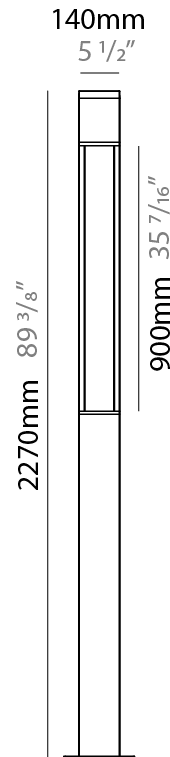

GENERAL

Series: Tetra
Subseries: Tetra Parco
Brand: Platek
Division: Exterior
Mounting Type: Post
Mounting Location: Above Ground
Subcategory: Pedestrian

PHYSICAL

Shape: Rectangle
Length (mm): 140
Length (in): 5 1/2
Width (mm): 140
Width (in): 5 1/2
Height (mm): 2270
Height (in): 89 3/8
Light Distribution: Direct
Screws: A4 stainless steel
Diffuser: Clear tempered glass
Fixture Finish: [BLK / WHI / GRY / COR / ANT / BRZ](#)
Fixture Material: Extruded Aluminum

ELECTRICAL

Lamp Type: LED
Input Wattage (W): 41
Total Output Wattage (W): 38
Dimming: Non-Dimming / Phase Dimming (120vac Only)
Driver Included: Yes
Driver Location: Integrated
Driver Type: Constant Current - 120 / 277Vac
Driver Class: Class 2
Input Voltage (V): 120 - 277
Constant Current (MA): 1050
Upon Request: (Not included - see components [IP65 or higher enclosure to be supplied by others]) Remote: 0-10Vdc dimming

LED

[Color Temperature (°K): 3000 / 4000](#)
Max. Delivered Lumen (lm): 2390 / 2485
Nominal Lumen (lm): 4900 / 5145
CRI: >80 CRI
Lamp Life (hrs): 60000

OPTICAL

RATINGS AND CERTIFICATIONS

Certified By: Certified for North American Standards
IP rating: IP65
IK Rating: IK10
Bug Rating: B1 U0 G1

PROJECT
TYPE
SPECIFIER
QUANTITY
DATE