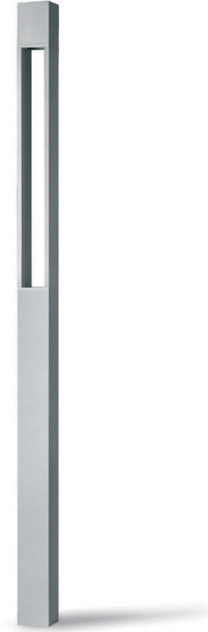

GENERAL

Series: Tetra
Subseries: Tetra Parco
Brand: Platek
Division: Exterior
Mounting Type: Post
Mounting Location: Above Ground
Subcategory: Pedestrian

PHYSICAL

Shape: Rectangle
Length (mm): 140
Length (in): 5 1/2
Width (mm): 140
Width (in): 5 1/2
Height (mm): 2600
Height (in): 102 3/8
Light Distribution: Direct
Screws: A4 stainless steel
Diffuser: Clear tempered glass
Fixture Finish: [BLK / WHI / GRY / COR / ANT / BRZ](#)
Fixture Material: Extruded Aluminum

ELECTRICAL

Lamp Type: LED
Input Wattage (W): 41
Total Output Wattage (W): 38
Dimming: Non-Dimming / Phase Dimming (120vac Only)
Driver Included: Yes
Driver Location: Integrated
Driver Type: Constant Current - 120 / 277Vac
Driver Class: Class 2
Input Voltage (V): 120 - 277
Constant Current (MA): 1050
Upon Request: (Not included - see components [IP65 or higher enclosure to be supplied by others]) Remote: 0-10Vdc dimming

LED

[Color Temperature (°K): 3000 / 4000](#)
Max. Delivered Lumen (lm): 2390 / 2485
Nominal Lumen (lm): 4900 / 5145
CRI: >80 CRI
Lamp Life (hrs): 60000

OPTICAL

RATINGS AND CERTIFICATIONS

Certified By: Certified for North American Standards
IP rating: IP65
IK Rating: IK10
Bug Rating: B1 U0 G1

PROJECT
TYPE
SPECIFIER
QUANTITY
DATE