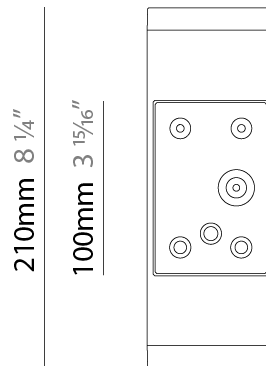

TETRA APPLIQUE SURFACE

E9W301- - -
base number   Color   Finish   Lens
                         Temperature   Options   Options

1. To build a product code in our configurator select the specify button on the base model # product page
2. To build a manual product code on this datasheet choose from the options listed below in blue font and add the suffix to the base model #

GENERAL

Series: Tetra
Subseries: Tetra Applique
Brand: Platek
Division: Exterior
Mounting Type: Surface
Mounting Location: Wall
Subcategory: Wall Effect

PHYSICAL

Shape: Rectangle
Length (mm): 36
Length (in): 1 7/16
Height (mm): 210
Depth (mm): 135
Height (in): 8 1/4
Depth (in): 5 5/16
Light Distribution: Direct
Weight (kg): 2
Weight (lbs): 4.4
Screws: A4 stainless steel
Diffuser: Clear tempered glass
Fixture Finish: [BLK](#) / [WHI](#) / [GRY](#) / [COR](#) / [ANT](#) / [BRZ](#)
Fixture Material: Extruded Aluminum

ELECTRICAL

Lamp Type: LED
Input Wattage (W): 3.9
Total Output Wattage (W): 3
Dimming: Non-Dimmable
Driver Included: Yes
Driver Location: Integrated
Driver Type: Constant Current - 120Vac
Driver Class: Class 2
Input Voltage (V): 120
Constant Current (MA): 350

LED

Color Temperature (°K): [3000](#) / [4000](#)
Max. Delivered Lumen (lm): 290 - 385
Nominal Lumen (lm): 420 / 435
CRI: >80 CRI
Lamp Life (hrs): 60000

OPTICAL

Optic°: [Single Emission](#)
Beam Angle: 13 / 44

RATINGS AND CERTIFICATIONS

Certified By: Certified for North American Standards
IP rating: IP65
IK Rating: IK07
Bug Rating: B1 U0 G0

PROJECT
TYPE
SPECIFIER
QUANTITY
DATE

135mm 5 5/16"

36mm 1 7/16"