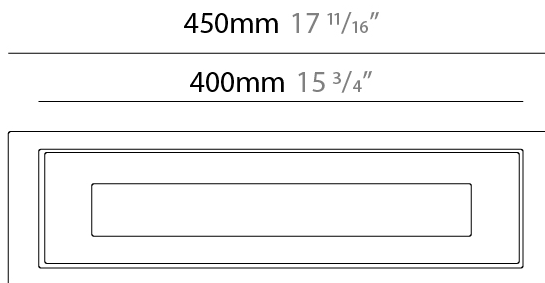

PHYSICAL

Shape: Rectangle
Length (mm): 450
Length (in): 17 3/4
Width (mm): 130
Width (in): 5 1/8
Height (mm): 68
Height (in): 2 11/16
Light Distribution: Uplight
Weight (kg): 3.1
Weight (lbs): 6.8
Load Resistance (kg): 500
Load Resistance (lbs): 1102
Installation Requirement: Installation in sleeve set in concrete with a 20 - 30 cm / 8 - 12 inches gravel drain bed
Screws: A4 stainless steel
Diffuser: Clear tempered glass
Gasket: Gore-Tex valve to prevent condensation inside the fitting.
Fixture Finish: SST
Fixture Material: Extruded Aluminum

ELECTRICAL

Lamp Type: LED
Input Wattage (W): 9.8 (Asy) / 13.5
Total Output Wattage (W): 8 (Asy) / 12
Dimming: Non-Dimming / Phase Dimming (120vac Only)
Driver Included: Yes
Driver Location: Integrated
Driver Type: Constant Current - 120 / 277Vac
Driver Class: Class 2
Input Voltage (V): 120 - 277
Constant Current (MA): 350
Upon Request: (Not included - see components [IP65 or higher enclosure to be supplied by others]) Remote: 0-10Vdc dimming

LED

Number of LEDs: 12
Color Temperature (°K): 3000 / 4000
Max. Delivered Lumen (lm): 1030 / 1070
Nominal Lumen (lm): 1680 / 1740
CRI: >80 CRI
Lamp Life (hrs): 60000

OPTICAL

Optic: 12 / 26 / 40 / ELI / ASY

RATINGS AND CERTIFICATIONS

Certified By: Certified for North American Standards
IP rating: IP67
IK Rating: IK10
Bug Rating: BU460

Manufacturer: Zaneen Inc. © 2024, T 1800-388-3382, F 416-247-9319, www.zaneen.com

Available for International specifications by adding 'INT' at the end of the existing Model #. For assistance on 'custom' specifications, contact zteam@zaneen.com.

In a constant effort to supply the best product, we reserve the right to change specifications or materials without notice. The most recent specification sheets are found at zaneen.com