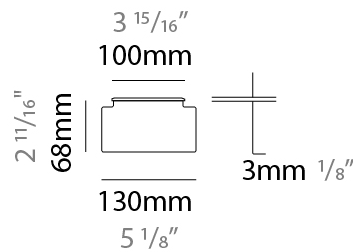

ELECTRICAL

Lamp Type: LED
Input Wattage (W): 21
Total Output Wattage (W): 18 / RGBW 35W
Dimming: Non-Dimmable
Control Gear: DMX
Driver Included: Yes (excluding RGBW)
Driver Location: Integrated / RGBW - Remote
Driver Type: White LED - Constant Voltage - 120Vac
Driver Class: Class 2
Input Voltage (V): 120 - 277
Output Voltage (V): 24
Constant Current (MA): RGBW 500
Upon Request: Remote: DMX / Non-dimming 120/277Vac / 0-10Vdc dimming / Phase dimming @120Vac only

LED

Number of LEDs: 18 / RGBW 24
Color Temperature (°K): 3000 / 4000 / RGBW
Max. Delivered Lumen (lm): 1540 - 1600
Nominal Lumen (lm): 2520 / 2610
CRI: >80 CRI
Lamp Life (hrs): 60000

OPTICAL

Optic°: 12 / 26 / 40 / Elliptical

RATINGS AND CERTIFICATIONS

Certified By: Certified for North American Standards

IP Rating: IP67
© 2024, T 1800-388-3382, F 416-247-9319, www.zaneen.com

For international specifications by adding 'INT' at the end of the existing Model #. For assistance on 'custom' specifications, contact zteam@zaneen.com.

To ensure that we supply the best product, we reserve the right to change specifications or materials without notice. The most recent specification sheets are found at zaneen.com

PROJECT

TYPE

SPECIFIER

QUANTITY

DATE