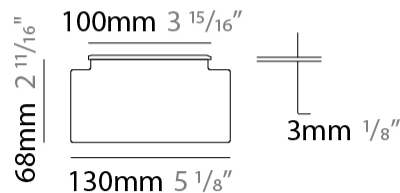

base number Lens
Options

1. To build a product code in our configurator select the specify button on the base model # product page
2. To build a manual product code on this datasheet choose from the options listed below in blue font and add the suffix to the base model #

GENERAL

Series: Tetra
Subseries: Tetra Incasso
Brand: Platek
Division: Exterior
Mounting Type: Recessed
Mounting Location: In-Ground
Subcategory: Walk Over

PHYSICAL

Shape: Rectangle
Length (mm): 450
Length (in): 17 ¹¹/₁₆"
Width (mm): 130
Width (in): 5 ¹/₈"
Height (mm): 68
Height (in): 2 ¹¹/₁₆"
Light Distribution: Uplight
Weight (kg): 3.2
Weight (lbs): 7.05
Load Resistance (kg): 500
Load Resistance (lbs): 1102
Installation Requirement: Installation in sleeve set in concrete with a 20-30 cm gravel drain bed
Screws: A4 stainless steel
Diffuser: Clear tempered glass
Gasket: Gore-Tex valve to prevent condensation inside the fitting.
Fixture Finish: SST
Fixture Material: Extruded Aluminum

ELECTRICAL

Lamp Type: LED
Input Wattage (W): 11.5
Control Gear: DMX
Driver Included: No
Driver Location: Remote
Driver Class: Class 2
Input Voltage (V): 120 - 277
Constant Current (MA): 500

LED

Number of LEDs: 6
Color Temperature (°K): RGBW
CRI: >80 CRI
Lamp Life (hrs): 60000
Special LEDs offerings: RGBW

OPTICAL

Optic°: 12 / 26 / 40 / Elliptical

RATINGS AND CERTIFICATIONS

Certified By: Certified for North American Standards
IP rating: IP67
IK Rating: IK10