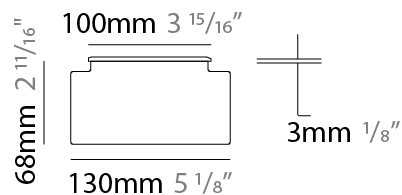

PHYSICAL

Shape: Rectangle
Length (mm): 450
Length (in): 17 3/4
Width (mm): 130
Width (in): 5 1/8
Height (mm): 68
Height (in): 2 11/16
Light Distribution: Uplight
Weight (kg): 3.1
Weight (lbs): 6.8
Load Resistance (kg): 500
Load Resistance (lbs): 1102
Installation Requirement: Installation in sleeve set in concrete with a 20 - 30 cm / 8 - 12 inches gravel drain bed
Screws: A4 stainless steel
Diffuser: Clear tempered glass
Gasket: Gore-Tex valve to prevent condensation inside the fitting.
Fixture Finish: SST
Fixture Material: Extruded Aluminum

ELECTRICAL

Lamp Type: LED
Input Wattage (W): 9.8 (Asy) / 13.5
Total Output Wattage (W): 8 (Asy) / 12
Dimming: Non-Dimming / Phase Dimming (120vac Only)
Driver Included: Yes
Driver Location: Integrated
Driver Type: Constant Current - 120 / 277Vac
Driver Class: Class 2
Input Voltage (V): 120 - 277
Constant Current (MA): 350
Upon Request: (Not included - see components [IP65 or higher enclosure to be supplied by others]) Remote: 0-10Vdc dimming

LED

Number of LEDs: 12
Color Temperature (°K): 3000 / 4000
Max. Delivered Lumen (lm): 1030 / 1070
Nominal Lumen (lm): 1680 / 1740
CRI: >80 CRI
Lamp Life (hrs): 60000

OPTICAL

Optic: 12 / 26 / 40 / ELI / ASY

RATINGS AND CERTIFICATIONS

Certified By: Certified for North American Standards
IP rating: IP67
IK Rating: IK10
Bug Rating: BU460

Manufacturer: Zaneen Inc. © 2024, T 1800-388-3382, F 416-247-9319, www.zaneen.com

Available for International specifications by adding 'INT' at the end of the existing Model #. For assistance on 'custom' specifications, contact zteam@zaneen.com.

In a constant effort to supply the best product, we reserve the right to change specifications or materials without notice. The most recent specification sheets are found at zaneen.com