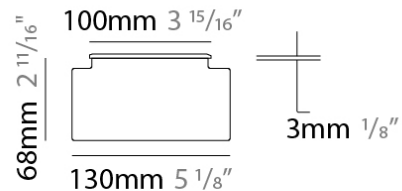

ELECTRICAL

Lamp Type: LED
Input Wattage (W): 7.3
Total Output Wattage (W): 6 / 11.5 (RGBW)
Dimming: Non-Dimmable
Control Gear: DMX
Driver Included: Yes (excluding RGBW)
Driver Location: Integrated / RGBW - Remote
Driver Type: White LED - Constant Voltage - Universal
Driver Class: Class 2
Input Voltage (V): 120 - 277
Output Voltage (V): 24
Constant Current (MA): RGBW 500
Upon Request: (Not included - see components [IP65 or higher enclosure to be supplied by others]) Remote: DMX / 0-10Vdc dimming / Phase dimming

LED

Number of LEDs: 6 / 8 (RGBW)
Color Temperature (°K): 3000 / 4000 / RGBW
Max. Delivered Lumen (lm): 515 / 535
Nominal Lumen (lm): 840 / 870
CRI: >80 CRI
Lamp Life (hrs): 60000

OPTICAL

Optic: 12 / 26 / 40 / ELI / ASY

RATINGS AND CERTIFICATIONS

Certified By: Certified for North American Standards
© 2024, T 1800-388-3382, F 416-247-9319, www.zaneen.com
Available for international specifications by adding 'INT' at the end of the existing Model #. For assistance on 'custom' specifications, contact zteam@zaneen.com.
In a constant effort to supply the best product, we reserve the right to change specifications or materials without notice. The most recent specification sheets are found at zaneen.com
Bug Rating: B0 U3 G0