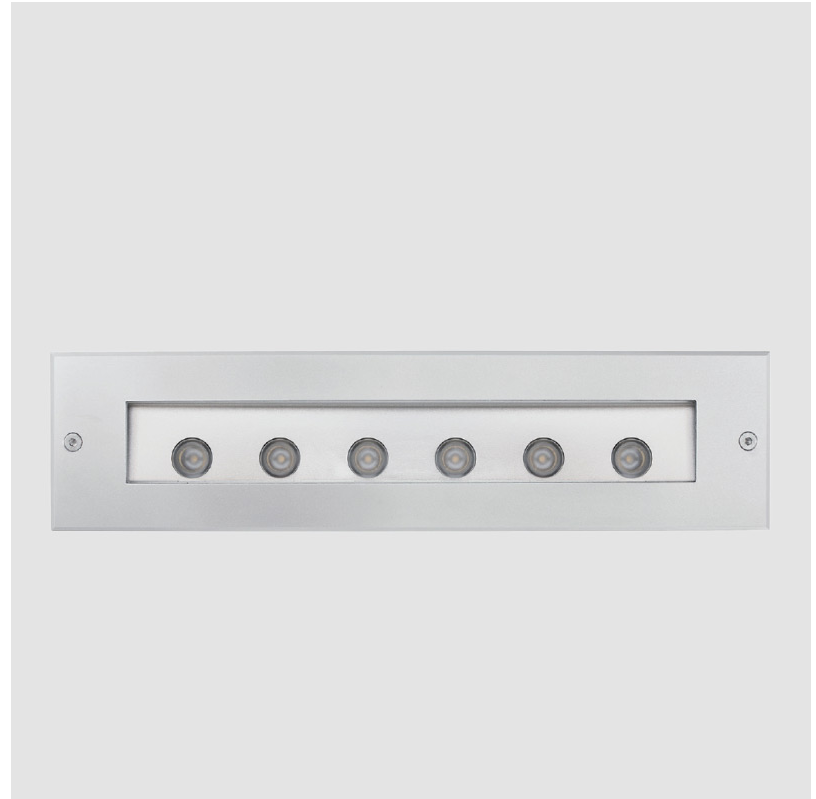

base number Lens
Options

1. To build a product code in our configurator select the specify button on the base model # product page
2. To build a manual product code on this datasheet choose from the options listed below in blue font and add the suffix to the base model #

GENERAL

Series: Tetra
Subseries: Tetra Incasso
Brand: Platek
Division: Exterior
Mounting Type: Recessed
Mounting Location: In-Ground
Subcategory: Walk Over

PHYSICAL

Shape: Rectangle
Length (mm): 450
Length (in): 17 ¹¹/₁₆"
Width (mm): 130
Width (in): 5 ¹/₈"
Height (mm): 68
Height (in): 2 ¹¹/₁₆"
Light Distribution: Uplight
Weight (kg): 3.2
Weight (lbs): 7.05
Load Resistance (kg): 500
Load Resistance (lbs): 1102
Installation Requirement: Installation in sleeve set in concrete with a 20-30 cm gravel drain bed
Screws: A4 stainless steel
Diffuser: Clear tempered glass
Gasket: Gore-Tex valve to prevent condensation inside the fitting.
Fixture Finish: SST
Fixture Material: Extruded Aluminum

ELECTRICAL

Lamp Type: LED
Input Wattage (W): 11.5
Control Gear: DMX
Driver Included: No
Driver Location: Remote
Driver Class: Class 2
Input Voltage (V): 120 - 277
Constant Current (MA): 500

LED

Number of LEDs: 6
Color Temperature (°K): RGBW
CRI: >80 CRI
Lamp Life (hrs): 60000
Special LEDs offerings: RGBW

OPTICAL

Optic°: 12 / 26 / 40 / Elliptical

RATINGS AND CERTIFICATIONS

Certified By: Certified for North American Standards
IP rating: IP67
IK Rating: IK10