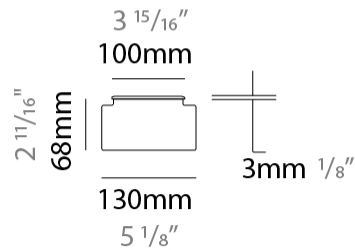

GENERAL

Series: Tetra
Subseries: Tetra Incasso
Brand: Platek
Division: Exterior
Mounting Type: Recessed
Mounting Location: In-Ground
Subcategory: Drive Over

PHYSICAL

Shape: Rectangle
Length (mm): 1000
Length (in): 39 3/8
Width (mm): 130
Width (in): 5 1/8
Height (mm): 68
Height (in): 2 11/16
Light Distribution: Uplight
Weight (kg): 5.5
Weight (lbs): 12.12
Load Resistance (kg): 2000
Load Resistance (lbs): 4409
Installation Requirement: Installation in sleeve set in concrete with a 20 - 30 cm / 8 - 12 inches gravel drain bed
Screws: A4 stainless steel
Diffuser: Clear tempered glass
Gasket: Gore-Tex valve to prevent condensation inside the fitting.
Fixture Finish: SST
Fixture Material: Extruded Aluminum

ELECTRICAL

Lamp Type: LED
Input Wattage (W): 47
Total Output Wattage (W): 16
Dimming: Non-Dimmable
Driver Included: Yes
Driver Location: Integrated
Driver Type: Constant Current - Universal
Driver Class: Class 2
Input Voltage (V): 120 - 277
Constant Current (MA): 350

LED

Number of LEDs: 36
Color Temperature (°K): 3000 / 4000
Max. Delivered Lumen (lm): 1300 - 3230
Nominal Lumen (lm): 5040 / 5220
CRI: >80 CRI
Lamp Life (hrs): 60000

OPTICAL

Optic°: 12 / 26 / 40 / ELI / ASY

RATINGS AND CERTIFICATIONS

Certified By: Certified for North American Standards
IP rating: IP67
IK Rating: IK10
Bug Rating: B0 U5 G0