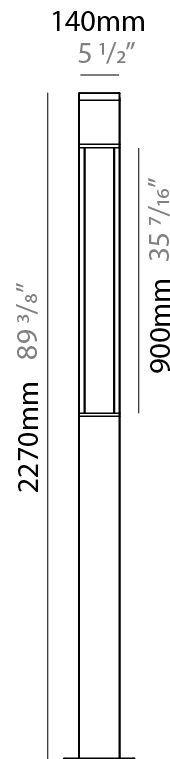

GENERAL

Series: Tetra
Subseries: Tetra Parco
Brand: Platek
Division: Exterior
Mounting Type: Post
Mounting Location: Above Ground
Subcategory: Pedestrian

PHYSICAL

Shape: Rectangle
Length (mm): 140
Length (in): 5 1/2
Width (mm): 140
Width (in): 5 1/2
Height (mm): 2270
Height (in): 89 3/8
Light Distribution: Direct
Screws: A4 stainless steel
Diffuser: Clear tempered glass
Fixture Finish: [BLK / WHI / GRY / COR / ANT / BRZ](#)
Fixture Material: Extruded Aluminum

ELECTRICAL

Lamp Type: LED
Input Wattage (W): 41
Total Output Wattage (W): 38
Dimming: Non-Dimming / Phase Dimming (120vac Only)
Driver Included: Yes
Driver Location: Integrated
Driver Type: Constant Current - 120 / 277Vac
Driver Class: Class 2
Input Voltage (V): 120 - 277
Constant Current (MA): 1050
Upon Request: (Not included - see components [IP65 or higher enclosure to be supplied by others]) Remote: 0-10Vdc dimming

LED

Color Temperature (°K): [3000 / 4000](#)
Max. Delivered Lumen (lm): 2390 / 2485
Nominal Lumen (lm): 4900 / 5145
CRI: >80 CRI
Lamp Life (hrs): 60000

OPTICAL

RATINGS AND CERTIFICATIONS

Certified By: Certified for North American Standards
IP rating: IP65
IK Rating: IK10
Bug Rating: B1 U0 G1

PROJECT
TYPE
SPECIFIER
QUANTITY
DATE