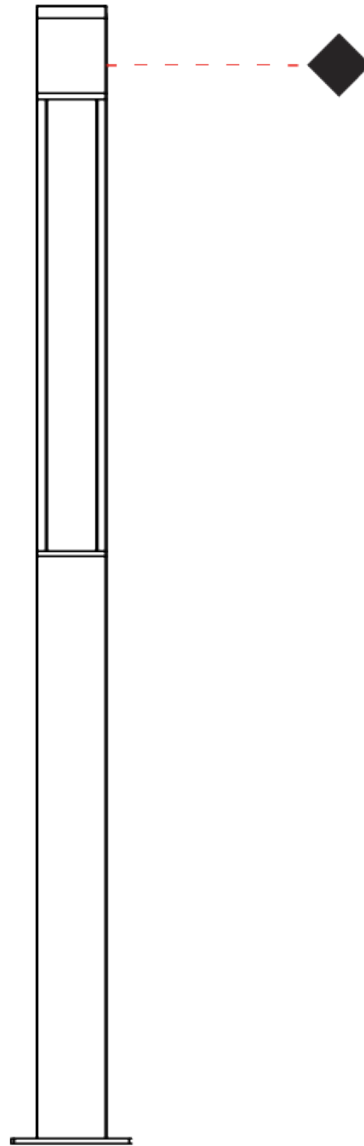

TETRA PARCO POST

E9B136-

PROJECT _____

TYPE _____

SPECIFIER _____

QUANTITY _____

DATE _____