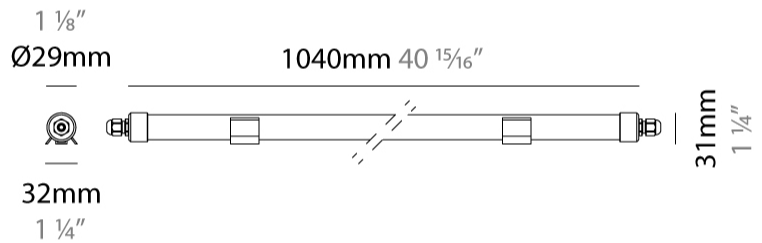

PROJECT
TYPE
SPECIFIER
QUANTITY
DATE

THINTUBE SURFACE

E15G0017

base number Color
Temperature

1. To build a product code in our configurator select the specify button on the base model # product page
2. To build a manual product code on this datasheet choose from the options listed below in blue font and add the suffix to the base model #

GENERAL

Series: Thintube
Partner: Diamante
Division: Exterior
Installation: Surface
Product Type: Uplight
Mounting Location: Above Ground
Light Distribution: Uplight

PHYSICAL

Shape: Cylinder
Length (mm): 1040
Length (in): 40 ¹⁵/₁₆
Width (mm): 31
Width (in): 1 ¹/₄
Weight (kg): 0.7
Diffuser: PMMA - Opal
Fixture Finish: ANS
Fixture Material: Aluminum / Polycarbonate

ELECTRICAL

Lamp Type: LED
Input Wattage (W): 16
Driver Included: No
Driver Location: Remote
Driver Type: Constant Voltage - Universal
Driver Class: Class 2
Input Voltage (V): 120 - 277
Output Voltage (V): 48
Upon Request: Phase Dimming (120Vac only) / 0-10V Dimming (Contact Zaneen for driver details)

LED

Number of LEDs: 204
Color Temperature (°K): 3000 / 4000
Max. Delivered Lumen (lm): 1560 / 1615
Nominal Lumen (lm): 1825 / 1890
CRI: >80 CRI
Lamp Life (hrs): 50000

OPTICAL

Beam Angle: 120

RATINGS AND CERTIFICATIONS

Certified By: Certified for North American Standards
IP rating: IP68
IK Rating: IK08