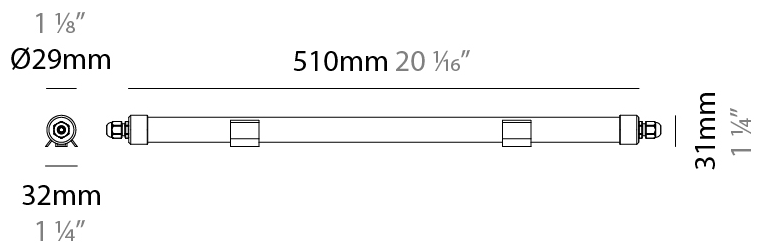

PROJECT
TYPE
SPECIFIER
QUANTITY
DATE

THINTUBE SURFACE

E15G0016

base number Color
Temperature

1. To build a product code in our configurator select the specify button on the base model # product page
2. To build a manual product code on this datasheet choose from the options listed below in blue font and add the suffix to the base model #

GENERAL

Series: Thintube
Partner: Diamante
Division: Exterior
Installation: Surface
Product Type: Uplight
Mounting Location: Above Ground
Light Distribution: Uplight

PHYSICAL

Shape: Cylinder
Length (mm): 510
Length (in): 20 1/16
Width (mm): 31
Width (in): 1 1/4
Weight (kg): 0.35
Diffuser: PMMA - Opal
Fixture Finish: ANS
Fixture Material: Aluminum / Polycarbonate

ELECTRICAL

Lamp Type: LED
Input Wattage (W): 8
Dimming: Non-Dimmable
Driver Included: No
Driver Location: Remote
Driver Type: Constant Voltage - Universal
Driver Class: Class 2
Input Voltage (V): 120 - 277
Output Voltage (V): 48
Upon Request: Phase Dimming (120Vac only) / 0-10V Dimming (Contact Zaneen for driver details)

LED

Number of LEDs: 96
Color Temperature (°K): 3000 / 4000
Max. Delivered Lumen (lm): 735 / 760
Nominal Lumen (lm): 860 / 890
CRI: >80 CRI
Lamp Life (hrs): 50000

OPTICAL

Beam Angle: 120

RATINGS AND CERTIFICATIONS

Certified By: Certified for North American Standards
IP rating: IP68
IK Rating: IK08