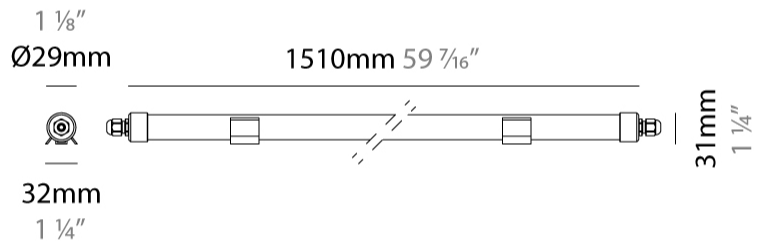

PROJECT
TYPE
SPECIFIER
QUANTITY
DATE

THINTUBE SURFACE

E15G0018

base number Color
Temperature

1. To build a product code in our configurator select the specify button on the base model # product page
2. To build a manual product code on this datasheet choose from the options listed below in blue font and add the suffix to the base model #

GENERAL

Series: Thintube
Partner: Diamante
Division: Exterior
Installation: Surface
Product Type: Uplight
Mounting Location: Above Ground
Light Distribution: Uplight

PHYSICAL

Shape: Cylinder
Length (mm): 1510
Length (in): 59 7/16
Width (mm): 31
Width (in): 1 1/4
Weight (kg): 1.05
Diffuser: PMMA - Opal
Fixture Finish: ANS
Fixture Material: Aluminum / Polycarbonate

ELECTRICAL

Lamp Type: LED
Input Wattage (W): 24
Dimming: Non-Dimmable
Driver Included: No
Driver Location: Remote
Driver Type: Constant Voltage - Universal
Driver Class: Class 2
Upon Request: Phase Dimming (120Vac only) / 0-10V Dimming (Contact Zaneen for driver details)

LED

Number of LEDs: 300
Color Temperature (°K): 3000 / 4000
Max. Delivered Lumen (lm): 2295 / 2375
Nominal Lumen (lm): 2685 / 2775
CRI: >80 CRI
Lamp Life (hrs): 50000

OPTICAL

Beam Angle: 120

RATINGS AND CERTIFICATIONS

Certified By: Certified for North American Standards
IP rating: IP68
IK Rating: IK08