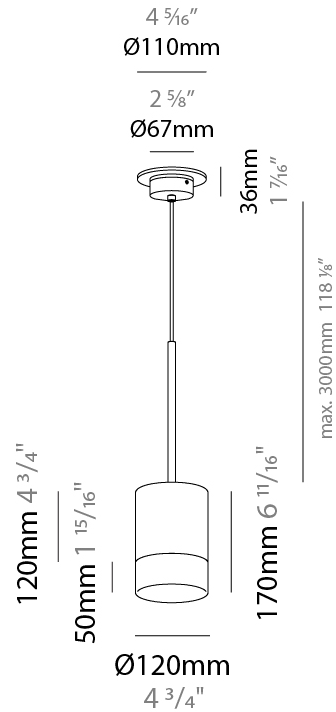

PROJECT	
TYPE	
SPECIFIER	
QUANTITY	
DATE	

THIRD SUSPENSION

D91201

base number

1. To build a product code in our configurator select the specify button on the base model # product page
2. To build a manual product code on this datasheet choose from the options listed below in blue font and add the suffix to the base model #

GENERAL

Series: Third
Partner: Milan
Division: Design
Installation: Suspension
Product Type: Pendant
Mounting Location: Ceiling
Light Distribution: Adjustable

PHYSICAL

Shape: Cylinder
Diameter (mm): 120
Diameter (in): 4 3/4
Max. Overall Height (mm): 3000
Max. Overall Height (in): 118 1/8
Weight (kg): 0.9
Weight (lbs): 1.999
Fixture Finish: MBQ
Fixture Material: Aluminum

ELECTRICAL

Number of Lamps: 1
Lamp Type: LED Retrofit
Lamp Shape: MR16
Bulb Included: Bulb Not Included
Total Output Wattage (W): 8
Max. Wattage Per Lamp (W): 8
Lamp Base: GU10
Input Voltage (V): 120

LED

OPTICAL

RATINGS AND CERTIFICATIONS

Certified By: CSA Certified to UL and CSA Standards
IP rating: IP20