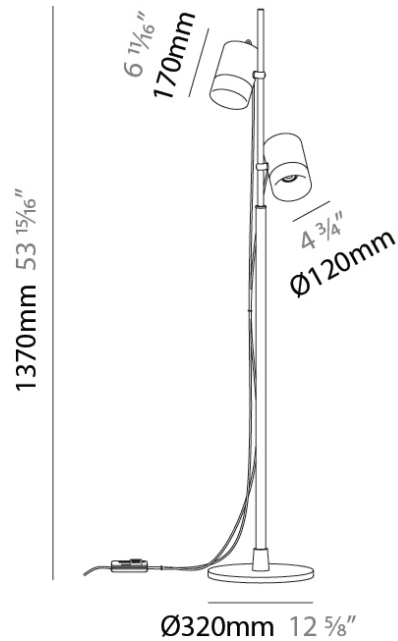

PROJECT	_____
TYPE	_____
SPECIFIER	_____
QUANTITY	_____
DATE	_____

THIRD PORTABLE

D94066-

base number   Finish
Options

1. To build a product code in our configurator select the specify button on the base model # product page
2. To build a manual product code on this datasheet choose from the options listed below in blue font and add the suffix to the base model #

GENERAL

Series: Third
Partner: Milan
Division: Design
Installation: Portable
Product Type: Floor
Mounting Location: Floor
Light Distribution: Adjustable

PHYSICAL

Shape: Cylinder
Diameter (mm): 320
Diameter (in): 12 ⁵/₈
Max. Overall Height (mm): 1370
Max. Overall Height (in): 53 ¹⁵/₁₆
Fixture Finish: MBQ / MKL / MBR
Fixture Material: Aluminum

ELECTRICAL

Number of Lamps: 2
Lamp Type: LED Retrofit
Lamp Shape: MR16
Bulb Included: Bulb Not Included
Total Output Wattage (W): 16
Max. Wattage Per Lamp (W): 8
Lamp Base: GU10
Input Voltage (V): 120

LED

OPTICAL

RATINGS AND CERTIFICATIONS

Certified By: CSA Certified to UL and CSA Standards
IP rating: IP20