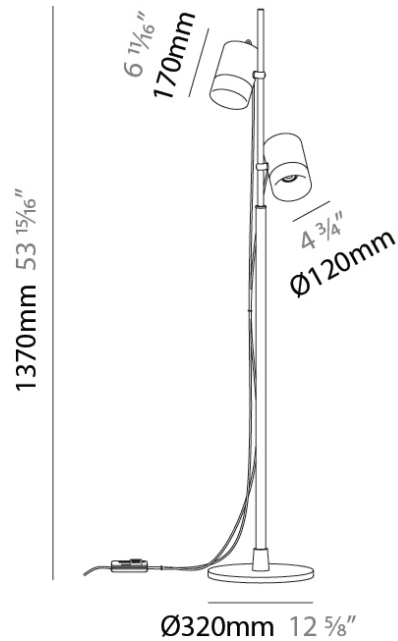

PROJECT
TYPE
SPECIFIER
QUANTITY
DATE

THIRD PORTABLE

D94066-

base number   Finish
Options

1. To build a product code in our configurator select the specify button on the base model # product page
2. To build a manual product code on this datasheet choose from the options listed below in blue font and add the suffix to the base model #

GENERAL

Series: Third
Partner: Milan
Division: Design
Installation: Portable
Product Type: Floor
Mounting Location: Floor
Light Distribution: Adjustable

PHYSICAL

Shape: Cylinder
Diameter (mm): 320
Diameter (in): 12 ⁵/₈
Max. Overall Height (mm): 1370
Max. Overall Height (in): 53 ¹⁵/₁₆
Fixture Finish: MBQ / MKL / MBR
Fixture Material: Aluminum

ELECTRICAL

Number of Lamps: 2
Lamp Type: LED Retrofit
Lamp Shape: MR16
Bulb Included: Bulb Not Included
Total Output Wattage (W): 16
Max. Wattage Per Lamp (W): 8
Lamp Base: GU10
Input Voltage (V): 120

LED

OPTICAL

RATINGS AND CERTIFICATIONS

Certified By: CSA Certified to UL and CSA Standards
IP rating: IP20