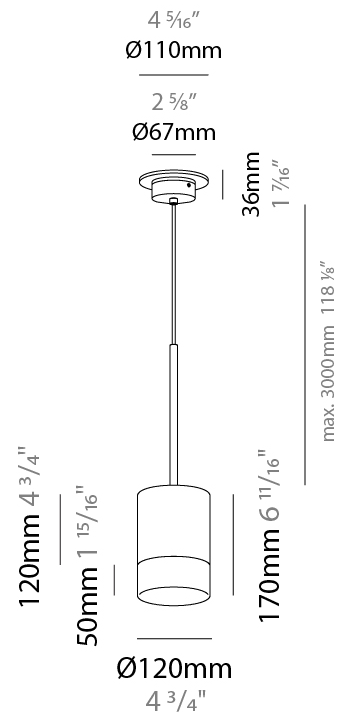

PROJECT	
TYPE	
SPECIFIER	
QUANTITY	
DATE	

THIRD SUSPENSION

D91201

base number

1. To build a product code in our configurator select the specify button on the base model # product page
2. To build a manual product code on this datasheet choose from the options listed below in blue font and add the suffix to the base model #

GENERAL

Series: Third
Partner: Milan
Division: Design
Installation: Suspension
Product Type: Pendant
Mounting Location: Ceiling
Light Distribution: Adjustable

PHYSICAL

Shape: Cylinder
Diameter (mm): 120
Diameter (in): 4 3/4
Max. Overall Height (mm): 3000
Max. Overall Height (in): 118 1/8
Weight (kg): 0.9
Weight (lbs): 1.999
Fixture Finish: MBQ
Fixture Material: Aluminum

ELECTRICAL

Number of Lamps: 1
Lamp Type: LED Retrofit
Lamp Shape: MR16
Bulb Included: Bulb Not Included
Total Output Wattage (W): 8
Max. Wattage Per Lamp (W): 8
Lamp Base: GU10
Input Voltage (V): 120

LED

OPTICAL

RATINGS AND CERTIFICATIONS

Certified By: CSA Certified to UL and CSA Standards
IP rating: IP20