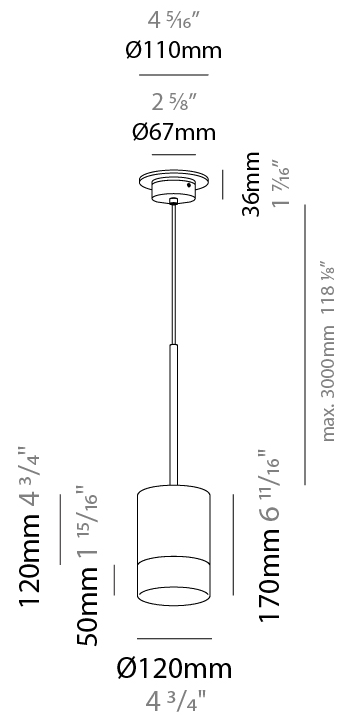

PROJECT	
TYPE	
SPECIFIER	
QUANTITY	
DATE	

THIRD SUSPENSION

D91201

base number

1. To build a product code in our configurator select the specify button on the base model # product page
2. To build a manual product code on this datasheet choose from the options listed below in blue font and add the suffix to the base model #

GENERAL

Series: Third
Partner: Milan
Division: Design
Installation: Suspension
Product Type: Pendant
Mounting Location: Ceiling
Light Distribution: Adjustable

PHYSICAL

Shape: Cylinder
Diameter (mm): 120
Diameter (in): 4 3/4
Max. Overall Height (mm): 3000
Max. Overall Height (in): 118 1/8
Weight (kg): 0.9
Weight (lbs): 1.999
Fixture Finish: MBQ
Fixture Material: Aluminum

ELECTRICAL

Number of Lamps: 1
Lamp Type: LED Retrofit
Lamp Shape: MR16
Bulb Included: Bulb Not Included
Total Output Wattage (W): 8
Max. Wattage Per Lamp (W): 8
Lamp Base: GU10
Input Voltage (V): 120

LED

OPTICAL

RATINGS AND CERTIFICATIONS

Certified By: CSA Certified to UL and CSA Standards
IP rating: IP20