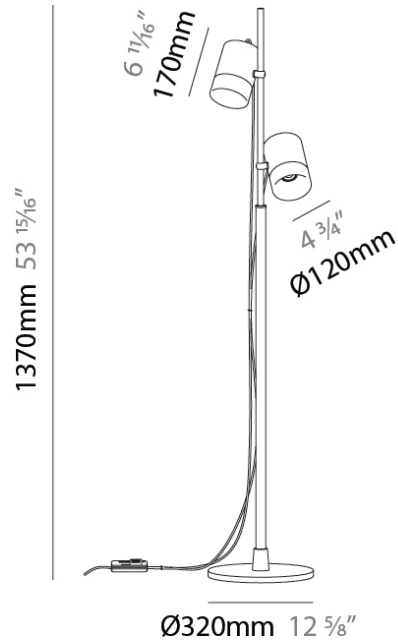

PROJECT
TYPE
SPECIFIER
QUANTITY
DATE

THIRD PORTABLE

D94066-

base number

1. To build a product code in our configurator select the specify button on the base model # product page
2. To build a manual product code on this datasheet choose from the options listed below in blue font and add the suffix to the base model #

GENERAL

Series: Third
Brand: Milan
Division: Design
Mounting Type: Portable
Mounting Location: Ceiling

PHYSICAL

Shape: Cylinder
Diameter (mm): 320
Diameter (in): 12 ⁵/₈
Max. Overall Height (mm): 1370
Max. Overall Height (in): 53 ¹⁵/₁₆
Light Distribution: Direct
Fixture Finish: MBQ / MKL / MBR
Fixture Material: Aluminum

ELECTRICAL

Number of Lamps: 2
Lamp Type: LED Retrofit
Lamp Shape: MR16
Bulb Included: Bulb Not Included
Total Output Wattage (W): 16
Max. Wattage Per Lamp (W): 8
Lamp Base: GU10
Input Voltage (V): 120

LED

OPTICAL

RATINGS AND CERTIFICATIONS

Certified By: CSA Certified to UL and CSA Standards
IP rating: IP20