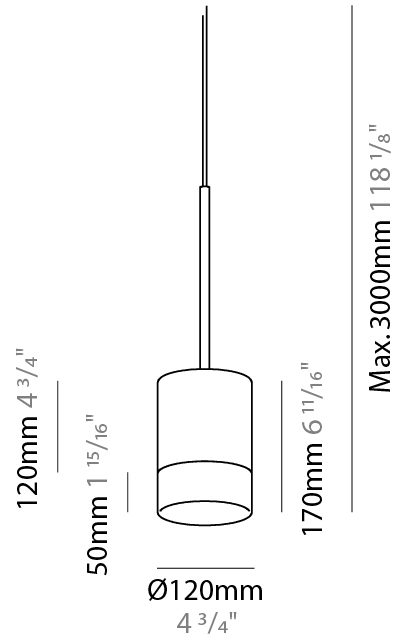

PROJECT	
TYPE	
SPECIFIER	
QUANTITY	
DATE	

THIRD SUSPENSION

D91201

base number

1. To build a product code in our configurator select the specify button on the base model # product page
2. To build a manual product code on this datasheet choose from the options listed below in blue font and add the suffix to the base model #

GENERAL

Series: Third
Brand: Milan
Division: Design
Mounting Type: Suspension
Mounting Location: Ceiling
Subcategory: Pendant

PHYSICAL

Shape: Cylinder
Diameter (mm): 120
Diameter (in): 4 3/4
Max. Overall Height (mm): 3000
Max. Overall Height (in): 118 1/8
Light Distribution: Direct
Weight (kg): 0.9
Weight (lbs): 1.999
Fixture Finish: MBQ
Fixture Material: Aluminum

ELECTRICAL

Number of Lamps: 1
Lamp Type: LED Retrofit
Lamp Shape: MR16
Bulb Included: Bulb Not Included
Total Output Wattage (W): 8
Max. Wattage Per Lamp (W): 8
Lamp Base: GU10
Input Voltage (V): 120

LED

OPTICAL

RATINGS AND CERTIFICATIONS

Certified By: CSA Certified to UL and CSA Standards
IP rating: IP20