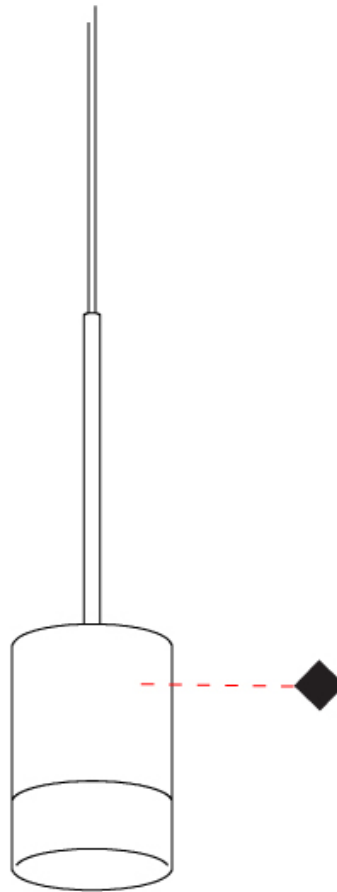

THIRD SUSPENSION

D91201

PROJECT

TYPE

SPECIFIER

QUANTITY

DATE

D