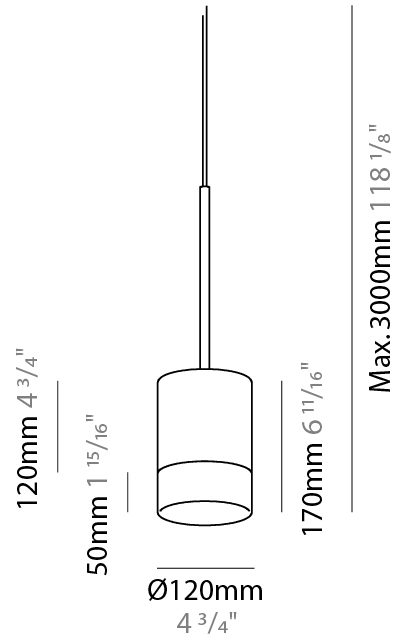

PROJECT
TYPE
SPECIFIER
QUANTITY
DATE

THIRD SUSPENSION

D91201

base number

1. To build a product code in our configurator select the specify button on the base model # product page
2. To build a manual product code on this datasheet choose from the options listed below in blue font and add the suffix to the base model #

GENERAL

Series: Third
Brand: Milan
Division: Design
Mounting Type: Suspension
Mounting Location: Ceiling
Subcategory: Pendant

PHYSICAL

Shape: Cylinder
Diameter (mm): 120
Diameter (in): 4 3/4
Max. Overall Height (mm): 3000
Max. Overall Height (in): 118 1/8
Light Distribution: Direct
Weight (kg): 0.9
Weight (lbs): 1.999
Fixture Finish: MBQ
Fixture Material: Aluminum

ELECTRICAL

Number of Lamps: 1
Lamp Type: LED Retrofit
Lamp Shape: MR16
Bulb Included: Bulb Not Included
Total Output Wattage (W): 8
Max. Wattage Per Lamp (W): 8
Lamp Base: GU10
Input Voltage (V): 120

LED

OPTICAL

RATINGS AND CERTIFICATIONS

Certified By: CSA Certified to UL and CSA Standards
IP rating: IP20