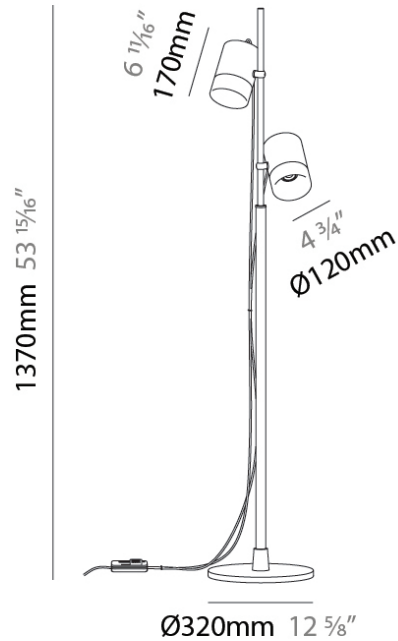

PROJECT	
TYPE	
SPECIFIER	
QUANTITY	
DATE	

THIRD PORTABLE

D94066-

base number

1. To build a product code in our configurator select the specify button on the base model # product page
2. To build a manual product code on this datasheet choose from the options listed below in blue font and add the suffix to the base model #

GENERAL

Series: Third
Brand: Milan
Division: Design
Mounting Type: Portable
Mounting Location: Ceiling

PHYSICAL

Shape: Cylinder
Diameter (mm): 320
Diameter (in): 12 ⁵/₈
Max. Overall Height (mm): 1370
Max. Overall Height (in): 53 ¹⁵/₁₆
Light Distribution: Direct
Fixture Finish: MBQ / MKL / MBR
Fixture Material: Aluminum

ELECTRICAL

Number of Lamps: 2
Lamp Type: LED Retrofit
Lamp Shape: MR16
Bulb Included: Bulb Not Included
Total Output Wattage (W): 16
Max. Wattage Per Lamp (W): 8
Lamp Base: GU10
Input Voltage (V): 120

LED

OPTICAL

RATINGS AND CERTIFICATIONS

Certified By: CSA Certified to UL and CSA Standards
IP rating: IP20