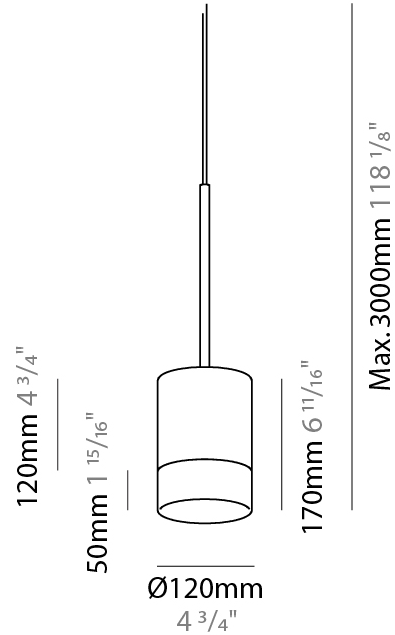

PROJECT	_____
TYPE	_____
SPECIFIER	_____
QUANTITY	_____
DATE	_____

THIRD SUSPENSION

D91201

base number

1. To build a product code in our configurator select the specify button on the base model # product page
2. To build a manual product code on this datasheet choose from the options listed below in blue font and add the suffix to the base model #

GENERAL

Series: Third
Brand: Milan
Division: Design
Mounting Type: Suspension
Mounting Location: Ceiling
Subcategory: Pendant

PHYSICAL

Shape: Cylinder
Diameter (mm): 120
Diameter (in): 4 3/4
Max. Overall Height (mm): 3000
Max. Overall Height (in): 118 1/8
Light Distribution: Direct
Weight (kg): 0.9
Weight (lbs): 1.999
Fixture Finish: MBQ
Fixture Material: Aluminum

ELECTRICAL

Number of Lamps: 1
Lamp Type: LED Retrofit
Lamp Shape: MR16
Bulb Included: Bulb Not Included
Total Output Wattage (W): 8
Max. Wattage Per Lamp (W): 8
Lamp Base: GU10
Input Voltage (V): 120

LED

OPTICAL

RATINGS AND CERTIFICATIONS

Certified By: CSA Certified to UL and CSA Standards
IP rating: IP20