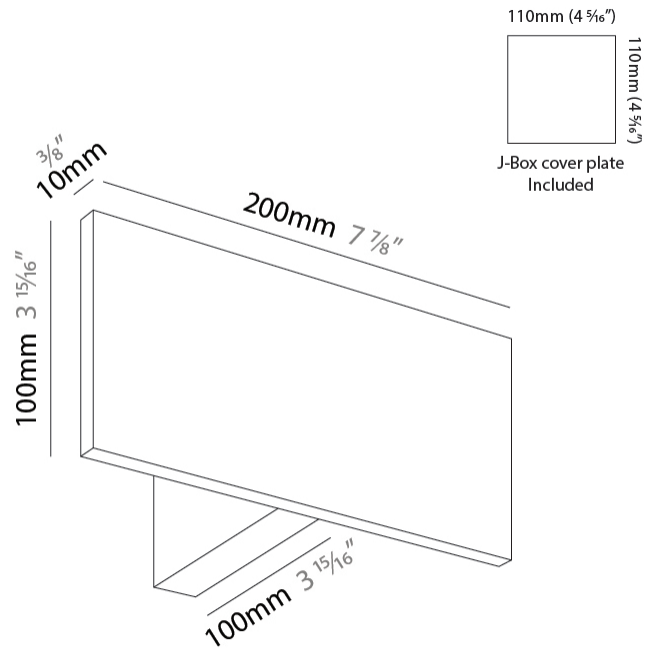

PROJECT _____
TYPE _____
SPECIFIER _____
QUANTITY _____
DATE _____

TI SURFACE

D43070-

base number
Color   Temperature   Finish   Options

1. To build a product code in our configurator select the specify button on the base model # product page
2. To build a manual product code on this datasheet choose from the options listed below in blue font and add the suffix to the base model #

GENERAL

Series: Ti
Partner: Icone
Division: Design
Installation: Surface
Product Type: Wall Surface
Mounting Location: Wall
Light Distribution: Indirect

PHYSICAL

Shape: Rectangle
Length (mm): 200
Length (in): 7 7/8
Width (mm): 10
Width (in): 3/8
Height (mm): 100
Height (in): 3 15/16
Extension (mm): 100
Extension (in): 3 15/16
Fixture Finish: WHI / BLK
Fixture Material: Extruded Aluminum

ELECTRICAL

Lamp Type: LED
Input Wattage (W): 10
Total Output Wattage (W): 8.5
Dimming: Electronic Low Voltage Dimming
Input Voltage (V): 120Vac Direct Line

LED

Number of LEDs: 4
Color Temperature (°K): 2700 / 3000
Nominal Lumen (lm): 700
CRI: >90 CRI
Lamp Life (hrs): 50000

OPTICAL

RATINGS AND CERTIFICATIONS

Certified By: Certified for North American Standards
IP rating: IP20