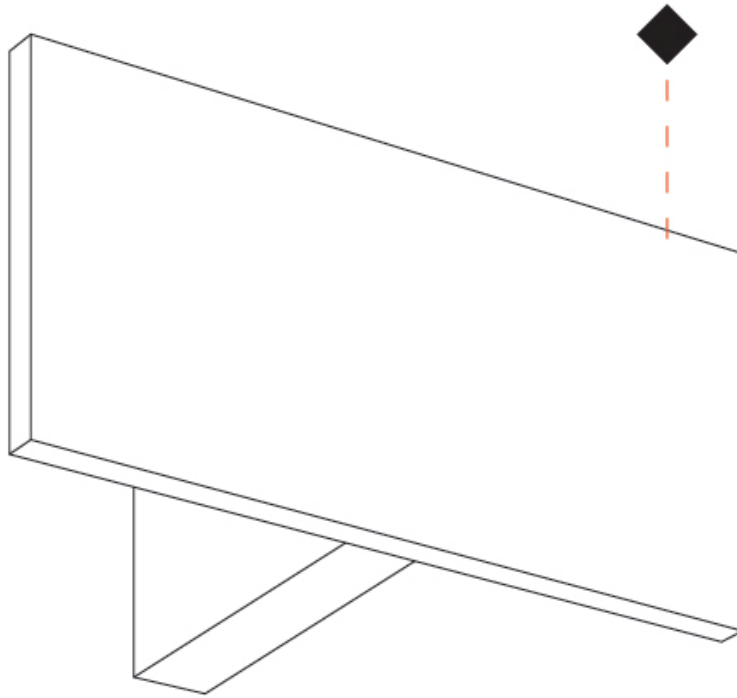

D43071-

PROJECT	_____
TYPE	_____
SPECIFIER	_____
QUANTITY	_____
DATE	_____