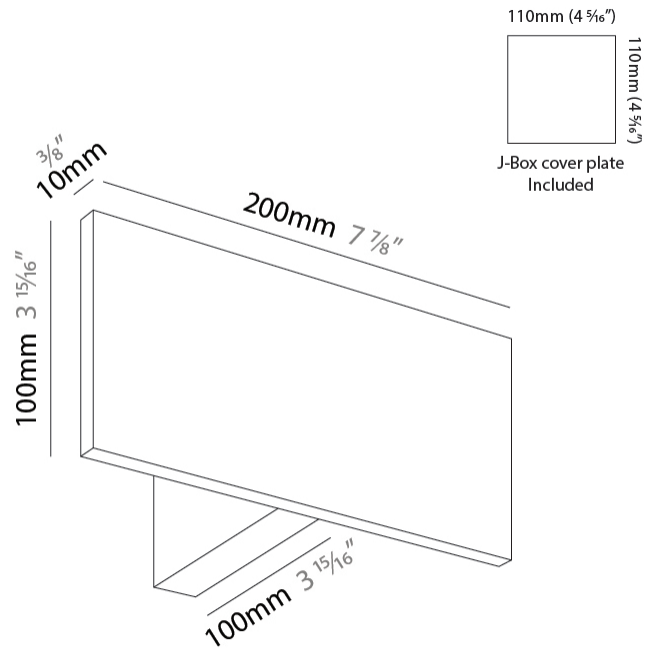

PROJECT _____
TYPE _____
SPECIFIER _____
QUANTITY _____
DATE _____

TI SURFACE

D43070- -

base number   Color   Finish
                         Temperature   Options

1. To build a product code in our configurator select the specify button on the base model # product page
2. To build a manual product code on this datasheet choose from the options listed below in blue font and add the suffix to the base model #

GENERAL

Series: Ti
Partner: Icone
Division: Design
Installation: Surface
Product Type: Wall Surface
Mounting Location: Wall
Light Distribution: Indirect

PHYSICAL

Shape: Rectangle
Length (mm): 200
Length (in): 7 ⁷/₈
Width (mm): 10
Width (in): 3/8
Height (mm): 100
Height (in): 3 ¹⁵/₁₆
Extension (mm): 100
Extension (in): 3 ¹⁵/₁₆
Fixture Finish: WHI / BLK
Fixture Material: Extruded Aluminum

ELECTRICAL

Lamp Type: LED
Input Wattage (W): 10
Total Output Wattage (W): 8.5
Dimming: Electronic Low Voltage Dimming
Input Voltage (V): 120Vac Direct Line

LED

Number of LEDs: 4
Color Temperature (°K): 2700 / 3000
Nominal Lumen (lm): 700
CRI: >90 CRI
Lamp Life (hrs): 50000

OPTICAL

RATINGS AND CERTIFICATIONS

Certified By: Certified for North American Standards
IP rating: IP20