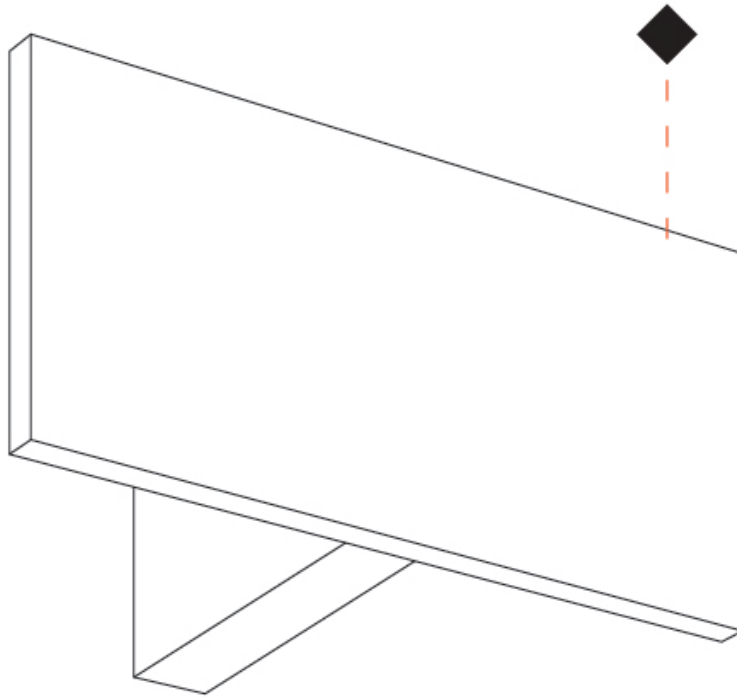

D43070-

PROJECT	_____
TYPE	_____
SPECIFIER	_____
QUANTITY	_____
DATE	_____