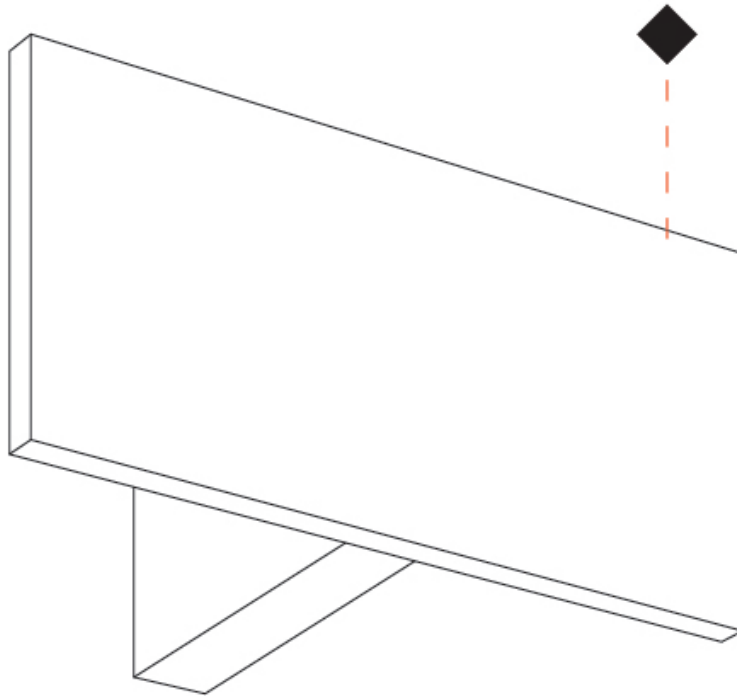

TI SURFACE

D43071-

PROJECT

TYPE

SPECIFIER

QUANTITY

DATE