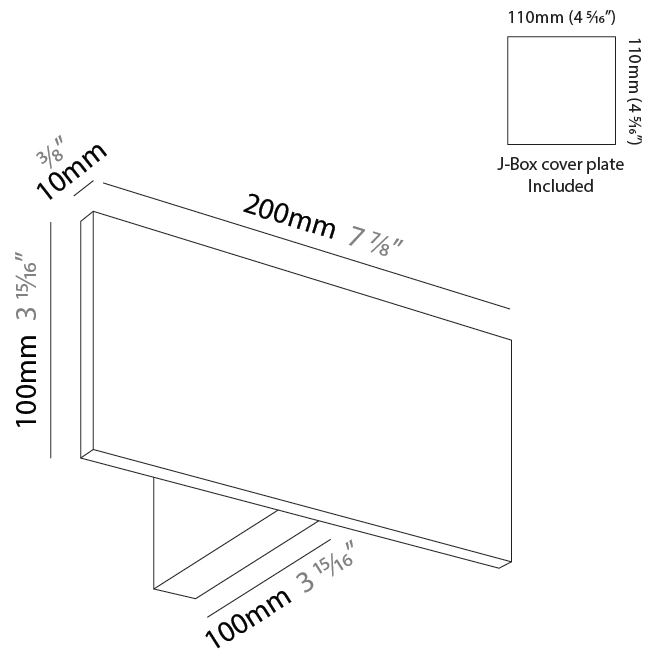

PROJECT	_____
TYPE	_____
SPECIFIER	_____
QUANTITY	_____
DATE	_____

TI SURFACE

D43071- _____ - _____
base number   Color   Finish
                         Temperature   Options

1. To build a product code in our configurator select the specify button on the base model # product page
2. To build a manual product code on this datasheet choose from the options listed below in blue font and add the suffix to the base model #

GENERAL

Series: Ti
Partner: Icone
Division: Design
Installation: Surface
Product Type: Wall Surface
Mounting Location: Wall
Light Distribution: Indirect

PHYSICAL

Shape: Rectangle
Length (mm): 200
Length (in): 7 7/8
Width (mm): 10
Width (in): 3/8
Height (mm): 100
Height (in): 3 15/16
Extension (mm): 100
Extension (in): 3 15/16
Fixture Finish: WHI / BLK
Fixture Material: Extruded Aluminum

ELECTRICAL

Lamp Type: LED
Input Wattage (W): 20
Total Output Wattage (W): 17
Dimming: Electronic Low Voltage Dimming
Input Voltage (V): 120Vac Direct Line

LED

Color Temperature (°K): 2700 / 3000
Nominal Lumen (lm): 1400
CRI: >90 CRI
Lamp Life (hrs): 50000

OPTICAL

RATINGS AND CERTIFICATIONS

Certified By: Certified for North American Standards
IP rating: IP20