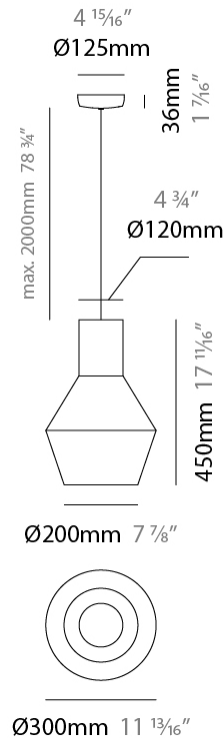

PROJECT	_____
TYPE	_____
SPECIFIER	_____
QUANTITY	_____
DATE	_____

TINA SUSPENSION

D111106-

base number	Finish Options	-	Finish Options

1. To build a product code in our configurator select the specify button on the base model # product page
2. To build a manual product code on this datasheet choose from the options listed below in blue font and add the suffix to the base model #

GENERAL

Series: Tina
Brand: Ole
Division: Design
Mounting Type: Suspension
Mounting Location: Ceiling
Subcategory: Up/Down Light

PHYSICAL

Shape: Abstract
Diameter (mm): 300
Diameter (in): 11 ¹³/₁₆
Height (mm): 450
Height (in): 17 ¹¹/₁₆
Max. Overall Height (mm): 2450
Max. Overall Height (in): 96 ⁷/₁₆
Light Distribution: Omnidirectional
Fixture Finish: BEI / BLK / BLU / COG / DGN / GRY / MRN / MOC / MUS / OLV / SIL / STN / TER / WHI
Holder Finish: MWH / MBK
Fixture Material: Fabric Cord / Metal
Cable Details: 2000mm Cable
Upon Request: Other fabric cord colors available upon request (see downloadable finish chart)

ELECTRICAL

Number of Lamps: 1
Lamp Type: LED Retrofit
Lamp Shape: A19
Bulb Included: Bulb Not Included
Max. Wattage Per Lamp (W): 15
Lamp Base: E26
Input Voltage (V): 120
Upon Request: 277Vac / GU24

LED

OPTICAL

RATINGS AND CERTIFICATIONS

Certified By: Certified for North American Standards
IP rating: IP20