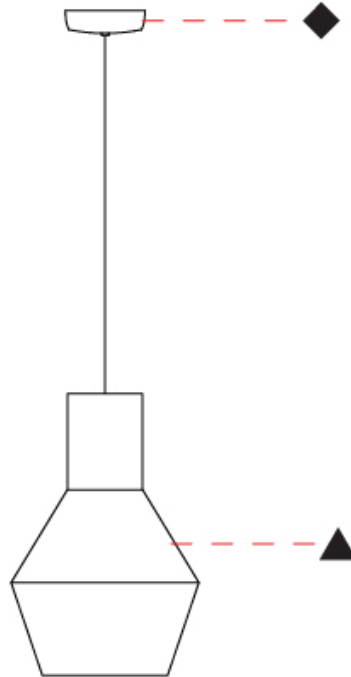

TINA SUSPENSION

D111106-

PROJECT

TYPE

SPECIFIER

QUANTITY

DATE