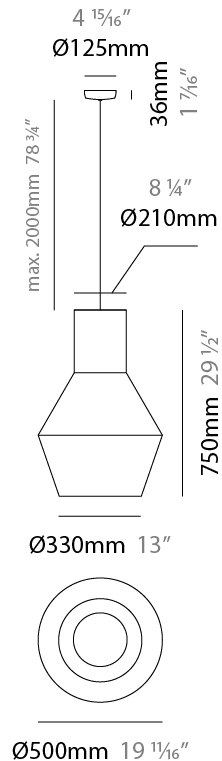

PROJECT	
TYPE	
SPECIFIER	
QUANTITY	
DATE	

TINA SUSPENSION

D111107- : D111107-MWH-DGN

base number

1. To build a product code in our configurator select the specify button on the base model # product page
2. To build a manual product code on this datasheet choose from the options listed below in blue font and add the suffix to the base model #

GENERAL

Series: Tina
Partner: Ole
Division: Design
Installation: Suspension
Product Type: Pendant
Mounting Location: Ceiling

PHYSICAL

Shape: Abstract
Diameter (mm): 500
Diameter (in): 19 ¹¹/₁₆"
Height (mm): 750
Height (in): 29 ¹/₂"
Max. Overall Height (mm): 2750
Max. Overall Height (in): 108 ³/₄"
Fixture Material: Fabric Cord / Metal
Primary Material: Fabric - Recycled
Cable Details: 2000mm Cable

ELECTRICAL

Number of Lamps: 1
Lamp Type: LED Retrofit
Lamp Shape: A19
Bulb Included: Bulb Not Included
Max. Wattage Per Lamp (W): 15
Lamp Base: E26
Input Voltage (V): 120
Upon Request: 277Vac / GU24

LED

OPTICAL

RATINGS AND CERTIFICATIONS

Certified By: Certified for North American Standards
IP rating: IP20