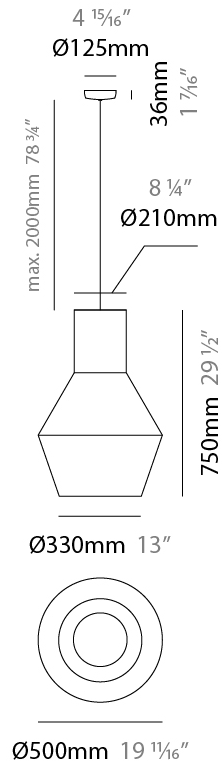

PROJECT
TYPE
SPECIFIER
QUANTITY
DATE

TINA SUSPENSION

D111107-

base number	Finish Options	Finish Options

1. To build a product code in our configurator select the specify button on the base model # product page
2. To build a manual product code on this datasheet choose from the options listed below in blue font and add the suffix to the base model #

GENERAL

Series: Tina
Brand: Ole
Division: Design
Mounting Type: Suspension
Mounting Location: Ceiling
Subcategory: Up/Down Light

PHYSICAL

Shape: Abstract
Diameter (mm): 500
Diameter (in): 19 11/16
Height (mm): 750
Height (in): 29 1/2
Max. Overall Height (mm): 2750
Max. Overall Height (in): 108 1/4
Light Distribution: Omnidirectional
Fixture Finish: BEI / BLK / BLU / COG / DGN / GRY / MRN / MOC / MUS / OLV / SIL / STN / TER / WHI
Holder Finish: MWH / MBK
Fixture Material: Fabric Cord / Metal
Cable Details: 2000mm Cable
Upon Request: Other fabric cord colors available upon request (see downloadable finish chart)

ELECTRICAL

Number of Lamps: 1
Lamp Type: LED Retrofit
Lamp Shape: A19
Bulb Included: Bulb Not Included
Max. Wattage Per Lamp (W): 15
Lamp Base: E26
Input Voltage (V): 120
Upon Request: 277Vac / GU24

LED

OPTICAL

RATINGS AND CERTIFICATIONS

Certified By: Certified for North American Standards
IP rating: IP20