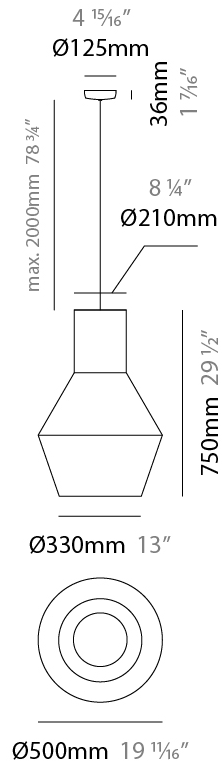

PROJECT	
TYPE	
SPECIFIER	
QUANTITY	
DATE	

TINA SUSPENSION

D111107- : D111107-MBK-DGN

base number

1. To build a product code in our configurator select the specify button on the base model # product page
2. To build a manual product code on this datasheet choose from the options listed below in blue font and add the suffix to the base model #

GENERAL

Series: Tina
Partner: Ole
Division: Design
Installation: Suspension
Product Type: Pendant
Mounting Location: Ceiling

PHYSICAL

Shape: Abstract
Diameter (mm): 500
Diameter (in): 19 11/16
Height (mm): 750
Height (in): 29 1/2
Max. Overall Height (mm): 2750
Max. Overall Height (in): 108 3/4
Fixture Material: Fabric Cord / Metal
Primary Material: Fabric - Recycled
Cable Details: 2000mm Cable

ELECTRICAL

Number of Lamps: 1
Lamp Type: LED Retrofit
Lamp Shape: A19
Bulb Included: Bulb Not Included
Max. Wattage Per Lamp (W): 15
Lamp Base: E26
Input Voltage (V): 120
Upon Request: 277Vac / GU24

LED

OPTICAL

RATINGS AND CERTIFICATIONS

Certified By: Certified for North American Standards
IP rating: IP20