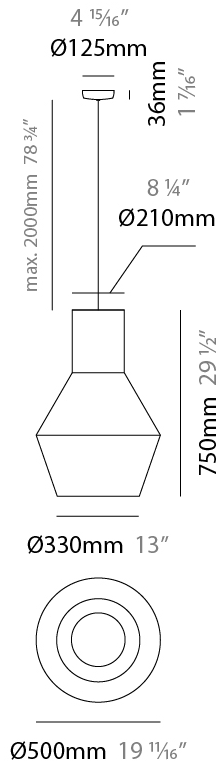

PROJECT	
TYPE	
SPECIFIER	
QUANTITY	
DATE	

TINA SUSPENSION

D111107-

base number	Finish Options	Finish Options

1. To build a product code in our configurator select the specify button on the base model # product page
2. To build a manual product code on this datasheet choose from the options listed below in blue font and add the suffix to the base model #

GENERAL

Series: Tina
Brand: Ole
Division: Design
Mounting Type: Suspension
Mounting Location: Ceiling
Subcategory: Up/Down Light

PHYSICAL

Shape: Abstract
Diameter (mm): 500
Diameter (in): 19 11/16
Height (mm): 750
Height (in): 29 1/2
Max. Overall Height (mm): 2750
Max. Overall Height (in): 108 1/4
Light Distribution: Omnidirectional
Fixture Finish: BEI / BLK / BLU / COG / DGN / GRY / MRN / MOC / MUS / OLV / SIL / STN / TER / WHI
Holder Finish: MWH / MBK
Fixture Material: Fabric Cord / Metal
Cable Details: 2000mm Cable
Upon Request: Other fabric cord colors available upon request (see downloadable finish chart)

ELECTRICAL

Number of Lamps: 1
Lamp Type: LED Retrofit
Lamp Shape: A19
Bulb Included: Bulb Not Included
Max. Wattage Per Lamp (W): 15
Lamp Base: E26
Input Voltage (V): 120
Upon Request: 277Vac / GU24

LED

OPTICAL

RATINGS AND CERTIFICATIONS

Certified By: Certified for North American Standards
IP rating: IP20