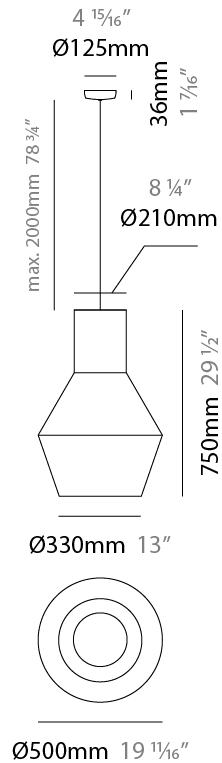

PROJECT	
TYPE	
SPECIFIER	
QUANTITY	
DATE	

TINA SUSPENSION

D111107- : D111107-MWH-DGN

base number

1. To build a product code in our configurator select the specify button on the base model # product page
2. To build a manual product code on this datasheet choose from the options listed below in blue font and add the suffix to the base model #

GENERAL

Series: Tina
Partner: Ole
Division: Design
Installation: Suspension
Product Type: Pendant
Mounting Location: Ceiling

PHYSICAL

Shape: Abstract
Diameter (mm): 500
Diameter (in): 19 ¹¹/₁₆"
Height (mm): 750
Height (in): 29 ¹/₂"
Max. Overall Height (mm): 2750
Max. Overall Height (in): 108 ³/₄"
Fixture Material: Fabric Cord / Metal
Primary Material: Fabric - Recycled
Cable Details: 2000mm Cable

ELECTRICAL

Number of Lamps: 1
Lamp Type: LED Retrofit
Lamp Shape: A19
Bulb Included: Bulb Not Included
Max. Wattage Per Lamp (W): 15
Lamp Base: E26
Input Voltage (V): 120
Upon Request: 277Vac / GU24

LED

OPTICAL

RATINGS AND CERTIFICATIONS

Certified By: Certified for North American Standards
IP rating: IP20