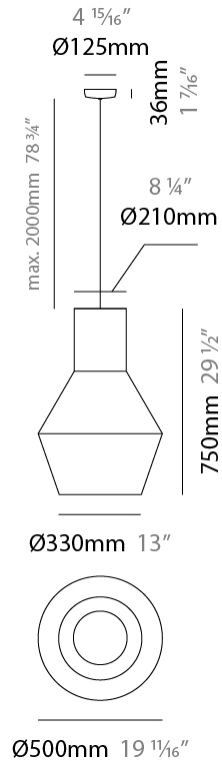

PROJECT
TYPE
SPECIFIER
QUANTITY
DATE

TINA SUSPENSION

D111107-

base number Finish
Options

1. To build a product code in our configurator select the specify button on the base model # product page
2. To build a manual product code on this datasheet choose from the options listed below in blue font and add the suffix to the base model #

GENERAL

Series: Tina
Partner: Ole
Division: Design
Installation: Suspension
Product Type: Pendant
Mounting Location: Ceiling

PHYSICAL

Shape: Abstract
Diameter (mm): 500
Diameter (in): 19 11/16
Height (mm): 750
Height (in): 29 1/2
Max. Overall Height (mm): 2750
Max. Overall Height (in): 108 1/4
Fixture Finish: BEI / BLK / BLU / COG / DGN / GRY / MRN / MOC / MUS / OLV / SIL / STN / TER / WHI
Holder Finish: MBK
Fixture Material: Fabric Cord / Metal
Primary Material: Fabric - Recycled
Cable Details: 2000mm Cable
Upon Request: Other fabric cord colors available upon request (see downloadable finish chart) Matte White Holder

ELECTRICAL

Number of Lamps: 1
Lamp Type: LED Retrofit
Lamp Shape: A19
Bulb Included: Bulb Not Included
Max. Wattage Per Lamp (W): 15
Lamp Base: E26
Input Voltage (V): 120
Upon Request: 277Vac / GU24

LED

OPTICAL

RATINGS AND CERTIFICATIONS

Certified By: Certified for North American Standards
IP rating: IP20