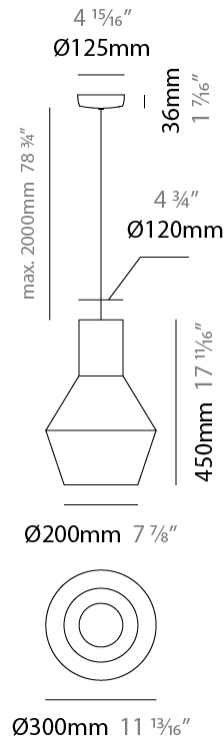

PROJECT	_____
TYPE	_____
SPECIFIER	_____
QUANTITY	_____
DATE	_____

TINA SUSPENSION

D111106-

base number	Finish Options	Finish Options

1. To build a product code in our configurator select the specify button on the base model # product page
2. To build a manual product code on this datasheet choose from the options listed below in blue font and add the suffix to the base model #

GENERAL

Series: Tina
Brand: Ole
Division: Design
Mounting Type: Suspension
Mounting Location: Ceiling
Subcategory: Up/Down Light

PHYSICAL

Shape: Abstract
Diameter (mm): 300
Diameter (in): 11 ¹³/₁₆
Height (mm): 450
Height (in): 17 ¹¹/₁₆
Max. Overall Height (mm): 2450
Max. Overall Height (in): 96 ⁷/₁₆
Light Distribution: Omnidirectional
Fixture Finish: BEI / BLK / BLU / COG / DGN / GRY / MRN / MOC / MUS / OLV / SIL / STN / TER / WHI
Holder Finish: MWH / MBK
Fixture Material: Fabric Cord / Metal
Cable Details: 2000mm Cable
Upon Request: Other fabric cord colors available upon request (see downloadable finish chart)

ELECTRICAL

Number of Lamps: 1
Lamp Type: LED Retrofit
Lamp Shape: A19
Bulb Included: Bulb Not Included
Max. Wattage Per Lamp (W): 15
Lamp Base: E26
Input Voltage (V): 120
Upon Request: 277Vac / GU24

LED

OPTICAL

RATINGS AND CERTIFICATIONS

Certified By: Certified for North American Standards
IP rating: IP20