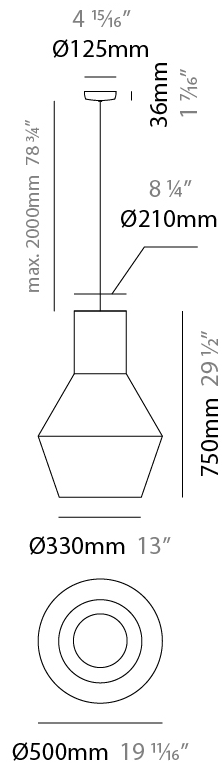

PROJECT
TYPE
SPECIFIER
QUANTITY
DATE

TINA SUSPENSION

D111107-

base number Finish
Options

1. To build a product code in our configurator select the specify button on the base model # product page
2. To build a manual product code on this datasheet choose from the options listed below in blue font and add the suffix to the base model #

GENERAL

Series: Tina
Partner: Ole
Division: Design
Installation: Suspension
Product Type: Pendant
Mounting Location: Ceiling

PHYSICAL

Shape: Abstract
Diameter (mm): 500
Diameter (in): 19 11/16
Height (mm): 750
Height (in): 29 1/2
Max. Overall Height (mm): 2750
Max. Overall Height (in): 108 1/4
Fixture Finish: BEI / BLK / BLU / COG / DGN / GRY / MRN / MOC / MUS / OLV / SIL / STN / TER / WHI
Holder Finish: MBK
Fixture Material: Fabric Cord / Metal
Primary Material: Fabric - Recycled
Cable Details: 2000mm Cable
Upon Request: Other fabric cord colors available upon request (see downloadable finish chart) Matte White Holder

ELECTRICAL

Number of Lamps: 1
Lamp Type: LED Retrofit
Lamp Shape: A19
Bulb Included: Bulb Not Included
Max. Wattage Per Lamp (W): 15
Lamp Base: E26
Input Voltage (V): 120
Upon Request: 277Vac / GU24

LED

OPTICAL

RATINGS AND CERTIFICATIONS

Certified By: Certified for North American Standards
IP rating: IP20