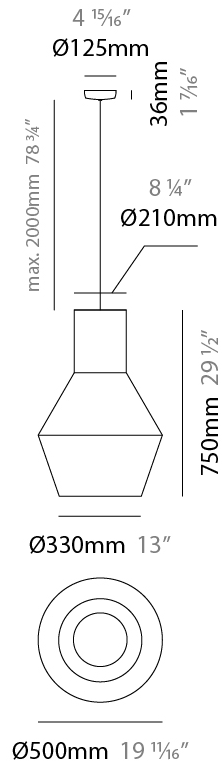

PROJECT	
TYPE	
SPECIFIER	
QUANTITY	
DATE	

TINA SUSPENSION

D111107- : D111107-MWH-DGN

base number

1. To build a product code in our configurator select the specify button on the base model # product page
2. To build a manual product code on this datasheet choose from the options listed below in blue font and add the suffix to the base model #

GENERAL

Series: Tina
Partner: Ole
Division: Design
Installation: Suspension
Product Type: Pendant
Mounting Location: Ceiling

PHYSICAL

Shape: Abstract
Diameter (mm): 500
Diameter (in): 19 11/16
Height (mm): 750
Height (in): 29 1/2
Max. Overall Height (mm): 2750
Max. Overall Height (in): 108 1/4
Fixture Material: Fabric Cord / Metal
Primary Material: Fabric - Recycled
Cable Details: 2000mm Cable

ELECTRICAL

Number of Lamps: 1
Lamp Type: LED Retrofit
Lamp Shape: A19
Bulb Included: Bulb Not Included
Max. Wattage Per Lamp (W): 15
Lamp Base: E26
Input Voltage (V): 120
Upon Request: 277Vac / GU24

LED

OPTICAL

RATINGS AND CERTIFICATIONS

Certified By: Certified for North American Standards
IP rating: IP20