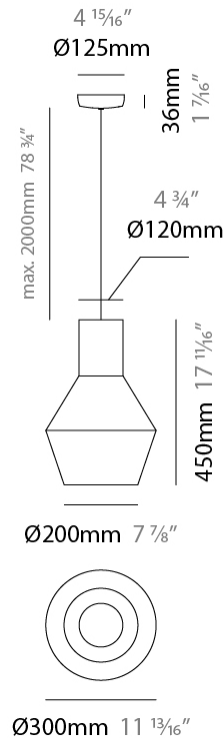

PROJECT	_____
TYPE	_____
SPECIFIER	_____
QUANTITY	_____
DATE	_____

TINA SUSPENSION

D111106-

base number	Finish Options	-	Finish Options

1. To build a product code in our configurator select the specify button on the base model # product page
2. To build a manual product code on this datasheet choose from the options listed below in blue font and add the suffix to the base model #

GENERAL

Series: Tina
Brand: Ole
Division: Design
Mounting Type: Suspension
Mounting Location: Ceiling
Subcategory: Up/Down Light

PHYSICAL

Shape: Abstract
Diameter (mm): 300
Diameter (in): 11 ¹³/₁₆
Height (mm): 450
Height (in): 17 ¹⁷/₁₆
Max. Overall Height (mm): 2450
Max. Overall Height (in): 96 ⁷/₁₆
Light Distribution: Omnidirectional
Fixture Finish: BEI / BLK / BLU / COG / DGN / GRY / MRN / MOC / MUS / OLV / SIL / STN / TER / WHI
Holder Finish: MWH / MBK
Fixture Material: Fabric Cord / Metal
Cable Details: 2000mm Cable
Upon Request: Other fabric cord colors available upon request (see downloadable finish chart)

ELECTRICAL

Number of Lamps: 1
Lamp Type: LED Retrofit
Lamp Shape: A19
Bulb Included: Bulb Not Included
Max. Wattage Per Lamp (W): 15
Lamp Base: E26
Input Voltage (V): 120
Upon Request: 277Vac / GU24

LED

OPTICAL

RATINGS AND CERTIFICATIONS

Certified By: Certified for North American Standards
IP rating: IP20