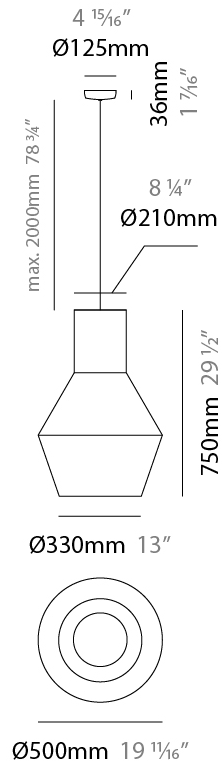

PROJECT
TYPE
SPECIFIER
QUANTITY
DATE

TINA SUSPENSION

D111107-

base number   Finish Options   Finish Options

1. To build a product code in our configurator select the specify button on the base model # product page
2. To build a manual product code on this datasheet choose from the options listed below in blue font and add the suffix to the base model #

GENERAL

Series: Tina
Brand: Ole
Division: Design
Mounting Type: Suspension
Mounting Location: Ceiling
Subcategory: Up/Down Light

PHYSICAL

Shape: Abstract
Diameter (mm): 500
Diameter (in): 19 11/16
Height (mm): 750
Height (in): 29 1/2
Max. Overall Height (mm): 2750
Max. Overall Height (in): 108 1/4
Light Distribution: Omnidirectional
Fixture Finish: [BEI](#) / [BLK](#) / [BLU](#) / [COG](#) / [DGN](#) / [GRY](#) / [MRN](#) / [MOC](#) / [MUS](#) / [OLV](#) / [SIL](#) / [STN](#) / [TER](#) / [WHI](#)
Holder Finish: [MWH](#) / [MBK](#)
Fixture Material: Fabric Cord / Metal
Cable Details: 2000mm Cable
Upon Request: Other fabric cord colors available upon request (see downloadable finish chart)

ELECTRICAL

Number of Lamps: 1
Lamp Type: LED Retrofit
Lamp Shape: A19
Bulb Included: Bulb Not Included
Max. Wattage Per Lamp (W): 15
Lamp Base: E26
Input Voltage (V): 120
Upon Request: 277Vac / GU24

LED

OPTICAL

RATINGS AND CERTIFICATIONS

Certified By: Certified for North American Standards
IP rating: IP20