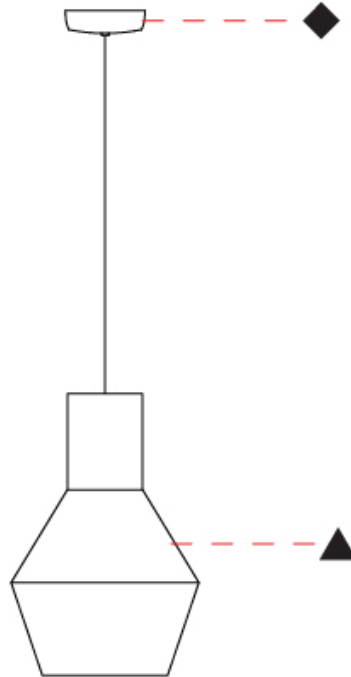

TINA SUSPENSION

D111106-

PROJECT

TYPE

SPECIFIER

QUANTITY

DATE

D