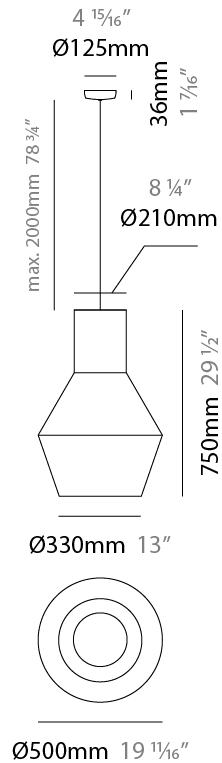

PROJECT	
TYPE	
SPECIFIER	
QUANTITY	
DATE	

TINA SUSPENSION

D111107- : D111107-MBK-DGN

base number

1. To build a product code in our configurator select the specify button on the base model # product page
2. To build a manual product code on this datasheet choose from the options listed below in blue font and add the suffix to the base model #

GENERAL

Series: Tina
Partner: Ole
Division: Design
Installation: Suspension
Product Type: Pendant
Mounting Location: Ceiling

PHYSICAL

Shape: Abstract
Diameter (mm): 500
Diameter (in): 19 ¹¹/₁₆"
Height (mm): 750
Height (in): 29 ¹/₂"
Max. Overall Height (mm): 2750
Max. Overall Height (in): 108 ³/₄"
Fixture Material: Fabric Cord / Metal
Primary Material: Fabric - Recycled
Cable Details: 2000mm Cable

ELECTRICAL

Number of Lamps: 1
Lamp Type: LED Retrofit
Lamp Shape: A19
Bulb Included: Bulb Not Included
Max. Wattage Per Lamp (W): 15
Lamp Base: E26
Input Voltage (V): 120
Upon Request: 277Vac / GU24

LED

OPTICAL

RATINGS AND CERTIFICATIONS

Certified By: Certified for North American Standards
IP rating: IP20