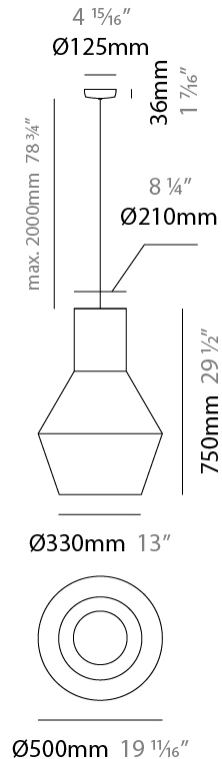

PROJECT
TYPE
SPECIFIER
QUANTITY
DATE

TINA SUSPENSION

D111107-

base number Finish
Options

1. To build a product code in our configurator select the specify button on the base model # product page
2. To build a manual product code on this datasheet choose from the options listed below in blue font and add the suffix to the base model #

GENERAL

Series: Tina
Partner: Ole
Division: Design
Installation: Suspension
Product Type: Pendant
Mounting Location: Ceiling

PHYSICAL

Shape: Abstract
Diameter (mm): 500
Diameter (in): 19 11/16
Height (mm): 750
Height (in): 29 1/2
Max. Overall Height (mm): 2750
Max. Overall Height (in): 108 1/4
Fixture Finish: [BEI](#) / [BLK](#) / [BLU](#) / [COG](#) / [DGN](#) / [GRY](#) / [MRN](#) / [MOC](#) / [MUS](#) / [OLV](#) / [SIL](#) / [STN](#) / [TER](#) / [WHI](#)
Holder Finish: MBK
Fixture Material: Fabric Cord / Metal
Primary Material: Fabric - Recycled
Cable Details: 2000mm Cable
Upon Request: Other fabric cord colors available upon request (see downloadable finish chart) Matte White Holder

ELECTRICAL

Number of Lamps: 1
Lamp Type: LED Retrofit
Lamp Shape: A19
Bulb Included: Bulb Not Included
Max. Wattage Per Lamp (W): 15
Lamp Base: E26
Input Voltage (V): 120
Upon Request: 277Vac / GU24

LED

OPTICAL

RATINGS AND CERTIFICATIONS

Certified By: Certified for North American Standards
IP rating: IP20