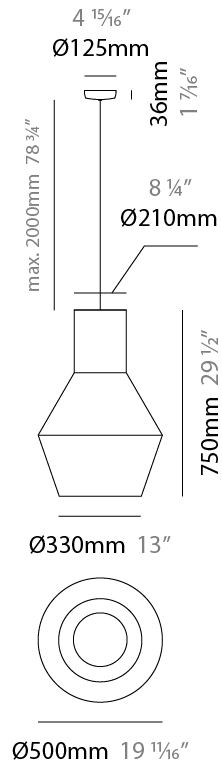

PROJECT	
TYPE	
SPECIFIER	
QUANTITY	
DATE	

TINA SUSPENSION

D111107- : D111107-MWH-DGN

base number

1. To build a product code in our configurator select the specify button on the base model # product page
2. To build a manual product code on this datasheet choose from the options listed below in blue font and add the suffix to the base model #

GENERAL

Series: Tina
Partner: Ole
Division: Design
Installation: Suspension
Product Type: Pendant
Mounting Location: Ceiling

PHYSICAL

Shape: Abstract
Diameter (mm): 500
Diameter (in): 19 11/16
Height (mm): 750
Height (in): 29 1/2
Max. Overall Height (mm): 2750
Max. Overall Height (in): 108 3/4
Fixture Material: Fabric Cord / Metal
Primary Material: Fabric - Recycled
Cable Details: 2000mm Cable

ELECTRICAL

Number of Lamps: 1
Lamp Type: LED Retrofit
Lamp Shape: A19
Bulb Included: Bulb Not Included
Max. Wattage Per Lamp (W): 15
Lamp Base: E26
Input Voltage (V): 120
Upon Request: 277Vac / GU24

LED

OPTICAL

RATINGS AND CERTIFICATIONS

Certified By: Certified for North American Standards
IP rating: IP20