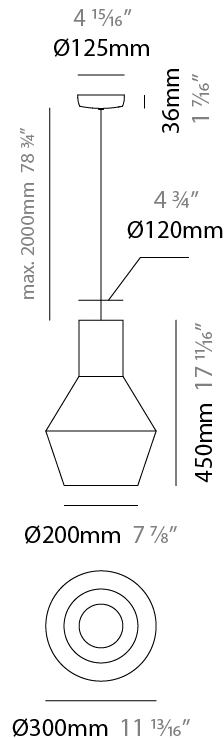

PROJECT
TYPE
SPECIFIER
QUANTITY
DATE

TINA SUSPENSION

D111106-

base number Finish
Options

1. To build a product code in our configurator select the specify button on the base model # product page
2. To build a manual product code on this datasheet choose from the options listed below in blue font and add the suffix to the base model #

GENERAL

Series: Tina
Partner: Ole
Division: Design
Installation: Suspension
Product Type: Pendant
Mounting Location: Ceiling

PHYSICAL

Shape: Abstract
Diameter (mm): 300
Diameter (in): 11 ¹³/₁₆"
Height (mm): 450
Height (in): 17 ¹¹/₁₆"
Max. Overall Height (mm): 2450
Max. Overall Height (in): 96 ⁷/₁₆"
Fixture Finish: BEI / BLK / BLU / COG / DGN / GRY / MRN / MOC / MUS / OLV / SIL / STN / TER / WHI
Holder Finish: MBK
Fixture Material: Fabric Cord / Metal
Primary Material: Fabric - Recycled
Cable Details: 2000mm Cable
Upon Request: Other fabric cord colors available upon request (see downloadable finish chart) Matte White Holder

ELECTRICAL

Number of Lamps: 1
Lamp Type: LED Retrofit
Lamp Shape: A19
Bulb Included: Bulb Not Included
Max. Wattage Per Lamp (W): 15
Lamp Base: E26
Input Voltage (V): 120
Upon Request: 277Vac / GU24

LED

OPTICAL

RATINGS AND CERTIFICATIONS

Certified By: Certified for North American Standards
IP rating: IP20