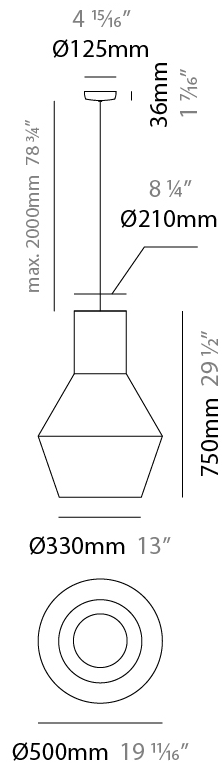

PROJECT	
TYPE	
SPECIFIER	
QUANTITY	
DATE	

TINA SUSPENSION

D111107-

base number Finish
Options

1. To build a product code in our configurator select the specify button on the base model # product page
2. To build a manual product code on this datasheet choose from the options listed below in blue font and add the suffix to the base model #

GENERAL

Series: Tina
Partner: Ole
Division: Design
Installation: Suspension
Product Type: Pendant
Mounting Location: Ceiling

PHYSICAL

Shape: Abstract
Diameter (mm): 500
Diameter (in): 19 11/16
Height (mm): 750
Height (in): 29 1/2
Max. Overall Height (mm): 2750
Max. Overall Height (in): 108 1/4
Fixture Finish: BEI / BLK / BLU / COG / DGN / GRY / MRN / MOC / MUS / OLV / SIL / STN / TER / WHI
Holder Finish: MBK
Fixture Material: Fabric Cord / Metal
Primary Material: Fabric - Recycled
Cable Details: 2000mm Cable
Upon Request: Other fabric cord colors available upon request (see downloadable finish chart) Matte White Holder

ELECTRICAL

Number of Lamps: 1
Lamp Type: LED Retrofit
Lamp Shape: A19
Bulb Included: Bulb Not Included
Max. Wattage Per Lamp (W): 15
Lamp Base: E26
Input Voltage (V): 120
Upon Request: 277Vac / GU24

LED

OPTICAL

RATINGS AND CERTIFICATIONS

Certified By: Certified for North American Standards
IP rating: IP20