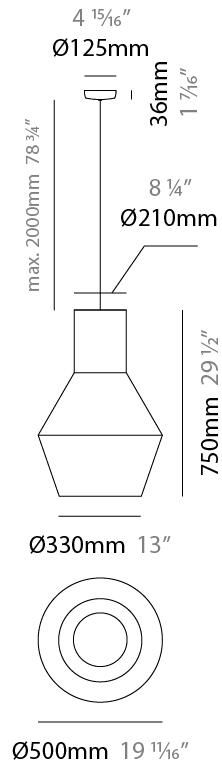

TINA SUSPENSION

D111107- -

base number   Finish Options   Finish Options

1. To build a product code in our configurator select the specify button on the base model # product page
2. To build a manual product code on this datasheet choose from the options listed below in blue font and add the suffix to the base model #

GENERAL

Series: Tina _____

Brand: Ole _____

Division: Design _____

Mounting Type: Suspension _____

Mounting Location: Ceiling _____

Subcategory: Up/Down Light _____

PHYSICAL

Shape: Abstract _____

Diameter (mm): 500 _____

Diameter (in): 19 11/16 _____

Height (mm): 750 _____

Height (in): 29 1/2 _____

Max. Overall Height (mm): 2750 _____

Max. Overall Height (in): 108 1/4 _____

Light Distribution: Omnidirectional _____

Fixture Finish: [BEI](#) / [BLK](#) / [BLU](#) / [COG](#) / [DGN](#) / [GRY](#) / [MRN](#) / [MOC](#) / [MUS](#) / [OLV](#) / [SIL](#) / [STN](#) / [TER](#) / [WHI](#) _____

Holder Finish: [MWH](#) / [MBK](#) _____

Fixture Material: Fabric Cord / Metal _____

Cable Details: 2000mm Cable _____

Upon Request: Other fabric cord colors available upon request (see downloadable finish chart) _____

ELECTRICAL

Number of Lamps: 1 _____

Lamp Type: LED Retrofit _____

Lamp Shape: A19 _____

Bulb Included: Bulb Not Included _____

Max. Wattage Per Lamp (W): 15 _____

Lamp Base: E26 _____

Input Voltage (V): 120 _____

Upon Request: 277Vac / GU24 _____

LED

OPTICAL

RATINGS AND CERTIFICATIONS

Certified By: Certified for North American Standards _____

IP rating: IP20 _____