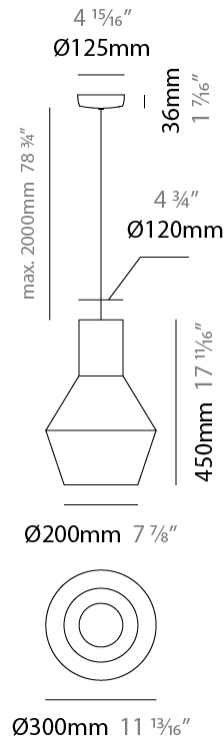

PROJECT	_____
TYPE	_____
SPECIFIER	_____
QUANTITY	_____
DATE	_____

TINA SUSPENSION

D111106-

base number	Finish Options	Finish Options

1. To build a product code in our configurator select the specify button on the base model # product page
2. To build a manual product code on this datasheet choose from the options listed below in blue font and add the suffix to the base model #

GENERAL

Series: Tina
Brand: Ole
Division: Design
Mounting Type: Suspension
Mounting Location: Ceiling
Subcategory: Up/Down Light

PHYSICAL

Shape: Abstract
Diameter (mm): 300
Diameter (in): 11 ¹³/₁₆
Height (mm): 450
Height (in): 17 ¹⁷/₁₆
Max. Overall Height (mm): 2450
Max. Overall Height (in): 96 ⁷/₁₆
Light Distribution: Omnidirectional
Fixture Finish: BEI / BLK / BLU / COG / DGN / GRY / MRN / MOC / MUS / OLV / SIL / STN / TER / WHI
Holder Finish: MWH / MBK
Fixture Material: Fabric Cord / Metal
Cable Details: 2000mm Cable
Upon Request: Other fabric cord colors available upon request (see downloadable finish chart)

ELECTRICAL

Number of Lamps: 1
Lamp Type: LED Retrofit
Lamp Shape: A19
Bulb Included: Bulb Not Included
Max. Wattage Per Lamp (W): 15
Lamp Base: E26
Input Voltage (V): 120
Upon Request: 277Vac / GU24

LED

OPTICAL

RATINGS AND CERTIFICATIONS

Certified By: Certified for North American Standards
IP rating: IP20