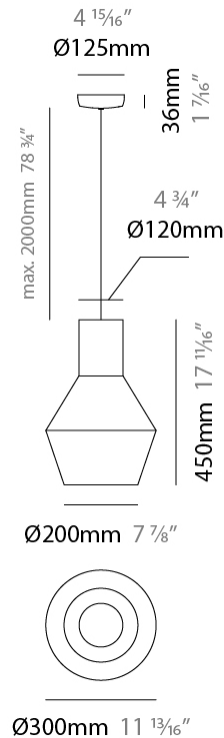

PROJECT	
TYPE	
SPECIFIER	
QUANTITY	
DATE	

TINA SUSPENSION

D111106-

base number	Finish Options	Finish Options

1. To build a product code in our configurator select the specify button on the base model # product page
2. To build a manual product code on this datasheet choose from the options listed below in blue font and add the suffix to the base model #

GENERAL

Series: Tina
Brand: Ole
Division: Design
Mounting Type: Suspension
Mounting Location: Ceiling
Subcategory: Up/Down Light

PHYSICAL

Shape: Abstract
Diameter (mm): 300
Diameter (in): 11 ¹³/₁₆
Height (mm): 450
Height (in): 17 ¹¹/₁₆
Max. Overall Height (mm): 2450
Max. Overall Height (in): 96 ⁷/₁₆
Light Distribution: Omnidirectional
Fixture Finish: BEI / BLK / BLU / COG / DGN / GRY / MRN / MOC / MUS / OLV / SIL / STN / TER / WHI
Holder Finish: MWH / MBK
Fixture Material: Fabric Cord / Metal
Cable Details: 2000mm Cable
Upon Request: Other fabric cord colors available upon request (see downloadable finish chart)

ELECTRICAL

Number of Lamps: 1
Lamp Type: LED Retrofit
Lamp Shape: A19
Bulb Included: Bulb Not Included
Max. Wattage Per Lamp (W): 15
Lamp Base: E26
Input Voltage (V): 120
Upon Request: 277Vac / GU24

LED

OPTICAL

RATINGS AND CERTIFICATIONS

Certified By: Certified for North American Standards
IP rating: IP20