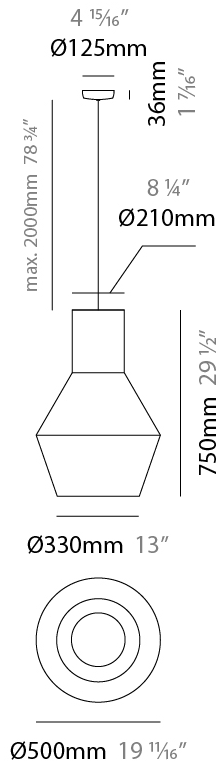

PROJECT
TYPE
SPECIFIER
QUANTITY
DATE

TINA SUSPENSION

D111107-

base number	Finish Options	Finish Options

1. To build a product code in our configurator select the specify button on the base model # product page
2. To build a manual product code on this datasheet choose from the options listed below in blue font and add the suffix to the base model #

GENERAL

Series: Tina
Brand: Ole
Division: Design
Mounting Type: Suspension
Mounting Location: Ceiling
Subcategory: Up/Down Light

PHYSICAL

Shape: Abstract
Diameter (mm): 500
Diameter (in): 19 11/16
Height (mm): 750
Height (in): 29 1/2
Max. Overall Height (mm): 2750
Max. Overall Height (in): 108 1/4
Light Distribution: Omnidirectional
Fixture Finish: BEI / BLK / BLU / COG / DGN / GRY / MRN / MOC / MUS / OLV / SIL / STN / TER / WHI
Holder Finish: MWH / MBK
Fixture Material: Fabric Cord / Metal
Cable Details: 2000mm Cable
Upon Request: Other fabric cord colors available upon request (see downloadable finish chart)

ELECTRICAL

Number of Lamps: 1
Lamp Type: LED Retrofit
Lamp Shape: A19
Bulb Included: Bulb Not Included
Max. Wattage Per Lamp (W): 15
Lamp Base: E26
Input Voltage (V): 120
Upon Request: 277Vac / GU24

LED

OPTICAL

RATINGS AND CERTIFICATIONS

Certified By: Certified for North American Standards
IP rating: IP20