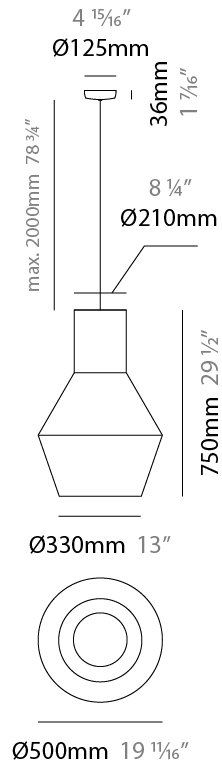

TINA SUSPENSION

D111107- : D111107-MBK-DGN

base number

1. To build a product code in our configurator select the specify button on the base model # product page
2. To build a manual product code on this datasheet choose from the options listed below in blue font and add the suffix to the base model #

GENERAL

Series: Tina
Partner: Ole
Division: Design
Installation: Suspension
Product Type: Pendant
Mounting Location: Ceiling

PHYSICAL

Shape: Abstract
Diameter (mm): 500
Diameter (in): 19 11/16
Height (mm): 750
Height (in): 29 1/2
Max. Overall Height (mm): 2750
Max. Overall Height (in): 108 3/4
Fixture Material: Fabric Cord / Metal
Primary Material: Fabric - Recycled
Cable Details: 2000mm Cable

ELECTRICAL

Number of Lamps: 1
Lamp Type: LED Retrofit
Lamp Shape: A19
Bulb Included: Bulb Not Included
Max. Wattage Per Lamp (W): 15
Lamp Base: E26
Input Voltage (V): 120
Upon Request: 277Vac / GU24

LED

OPTICAL

RATINGS AND CERTIFICATIONS

Certified By: Certified for North American Standards
IP rating: IP20