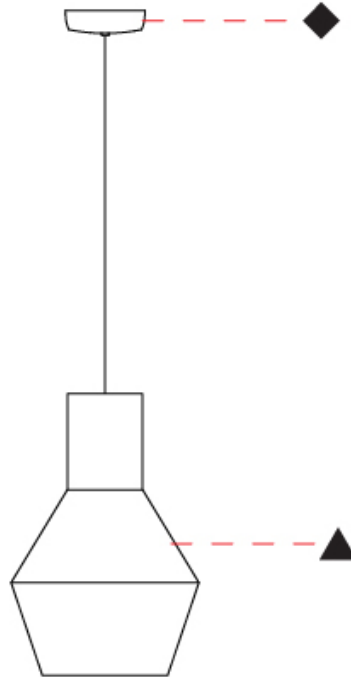

TINA SUSPENSION

D111106-

PROJECT	_____
TYPE	_____
SPECIFIER	_____
QUANTITY	_____
DATE	_____