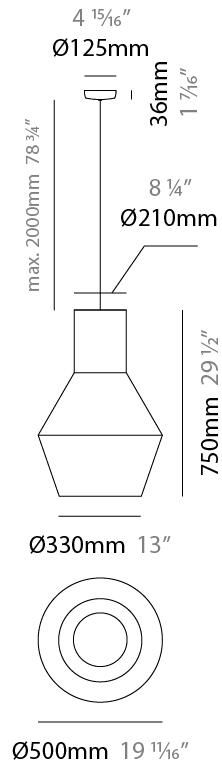

PROJECT
TYPE
SPECIFIER
QUANTITY
DATE

TINA SUSPENSION

D111107-

base number   Finish Options   Finish Options

1. To build a product code in our configurator select the specify button on the base model # product page
2. To build a manual product code on this datasheet choose from the options listed below in blue font and add the suffix to the base model #

GENERAL

Series: Tina
Brand: Ole
Division: Design
Mounting Type: Suspension
Mounting Location: Ceiling
Subcategory: Up/Down Light

PHYSICAL

Shape: Abstract
Diameter (mm): 500
Diameter (in): 19 11/16
Height (mm): 750
Height (in): 29 1/2
Max. Overall Height (mm): 2750
Max. Overall Height (in): 108 1/4
Light Distribution: Omnidirectional
Fixture Finish: BEI / BLK / BLU / COG / DGN / GRY / MRN / MOC / MUS / OLV / SIL / STN / TER / WHI
Holder Finish: MWH / MBK
Fixture Material: Fabric Cord / Metal
Cable Details: 2000mm Cable
Upon Request: Other fabric cord colors available upon request (see downloadable finish chart)

ELECTRICAL

Number of Lamps: 1
Lamp Type: LED Retrofit
Lamp Shape: A19
Bulb Included: Bulb Not Included
Max. Wattage Per Lamp (W): 15
Lamp Base: E26
Input Voltage (V): 120
Upon Request: 277Vac / GU24

LED

OPTICAL

RATINGS AND CERTIFICATIONS

Certified By: Certified for North American Standards
IP rating: IP20