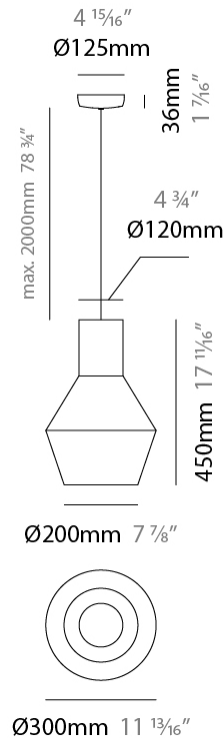

TINA SUSPENSION

D111106-

base number   Finish   Finish
Options   Options

1. To build a product code in our configurator select the specify button on the base model # product page
2. To build a manual product code on this datasheet choose from the options listed below in blue font and add the suffix to the base model #

GENERAL

Series: Tina
Brand: Ole
Division: Design
Mounting Type: Suspension
Mounting Location: Ceiling
Subcategory: Up/Down Light

PHYSICAL

Shape: Abstract
Diameter (mm): 300
Diameter (in): 11 ¹³/₁₆"
Height (mm): 450
Height (in): 17 ¹⁷/₁₆"
Max. Overall Height (mm): 2450
Max. Overall Height (in): 96 ⁷/₁₆"
Light Distribution: Omnidirectional
Fixture Finish: [BEI](#) / [BLK](#) / [BLU](#) / [COG](#) / [DGN](#) / [GRY](#) / [MRN](#) / [MOC](#) / [MUS](#) / [OLV](#) / [SIL](#) / [STN](#) / [TER](#) / [WHI](#)
Holder Finish: [MWH](#) / [MBK](#)
Fixture Material: Fabric Cord / Metal
Cable Details: 2000mm Cable
Upon Request: Other fabric cord colors available upon request (see downloadable finish chart)

ELECTRICAL

Number of Lamps: 1
Lamp Type: LED Retrofit
Lamp Shape: A19
Bulb Included: Bulb Not Included
Max. Wattage Per Lamp (W): 15
Lamp Base: E26
Input Voltage (V): 120
Upon Request: 277Vac / GU24

LED

OPTICAL

RATINGS AND CERTIFICATIONS

Certified By: Certified for North American Standards
IP rating: IP20