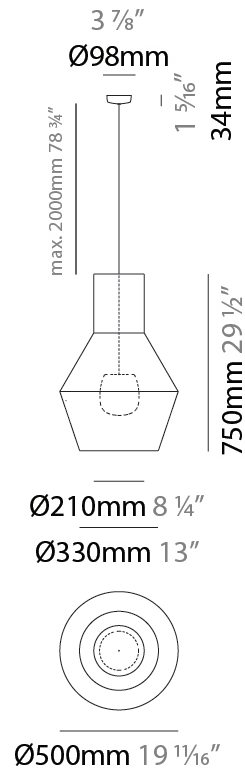

PROJECT	_____
TYPE	_____
SPECIFIER	_____
QUANTITY	_____
DATE	_____

TINA SUSPENSION

E111207- _____ - _____
base number   Finish Options   Finish Options

1. To build a product code in our configurator select the specify button on the base model # product page
2. To build a manual product code on this datasheet choose from the options listed below in blue font and add the suffix to the base model #

GENERAL

Series: Tina
Brand: Ole
Division: Exterior
Mounting Type: Suspension
Mounting Location: Ceiling
Subcategory: Ambient

PHYSICAL

Shape: Abstract
Diameter (mm): 500
Diameter (in): 19 11/16
Height (mm): 750
Height (in): 29 1/2
Max. Overall Height (mm): 2784
Max. Overall Height (in): 109 3/4
Light Distribution: Omnidirectional
Fixture Finish: BEI / BLK / BLU / COG / DGN / GRY / MRN / MOC / MUS / OLV / SIL / STN / TER / WHI
Holder Finish: MWH / MBK
Fixture Material: Fabric Cord / Metal
Cable Details: 2000mm Cable

ELECTRICAL

Number of Lamps: 1
Lamp Type: LED Retrofit
Lamp Shape: A19
Bulb Included: Bulb Not Included
Max. Wattage Per Lamp (W): 15
Lamp Base: E26
Input Voltage (V): 120

LED

OPTICAL

RATINGS AND CERTIFICATIONS

Certified By: Certified for North American Standards
IP rating: IP66