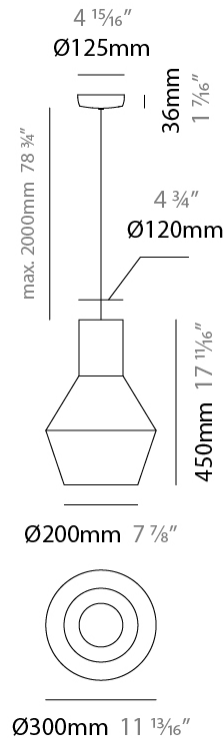

TINA SUSPENSION

D111106- -

base number   Finish Options   Finish Options

1. To build a product code in our configurator select the specify button on the base model # product page
2. To build a manual product code on this datasheet choose from the options listed below in blue font and add the suffix to the base model #

GENERAL

Series: Tina
Brand: Ole
Division: Design
Mounting Type: Suspension
Mounting Location: Ceiling
Subcategory: Up/Down Light

PHYSICAL

Shape: Abstract
Diameter (mm): 300
Diameter (in): 11 ¹³/₁₆"
Height (mm): 450
Height (in): 17 ¹⁷/₁₆"
Max. Overall Height (mm): 2450
Max. Overall Height (in): 96 ⁷/₁₆"
Light Distribution: Omnidirectional
Fixture Finish: [BEI](#) / [BLK](#) / [BLU](#) / [COG](#) / [DGN](#) / [GRY](#) / [MRN](#) / [MOC](#) / [MUS](#) / [OLV](#) / [SIL](#) / [STN](#) / [TER](#) / [WHI](#)
Holder Finish: [MWH](#) / [MBK](#)
Fixture Material: Fabric Cord / Metal
Cable Details: 2000mm Cable
Upon Request: Other fabric cord colors available upon request (see downloadable finish chart)

ELECTRICAL

Number of Lamps: 1
Lamp Type: LED Retrofit
Lamp Shape: A19
Bulb Included: Bulb Not Included
Max. Wattage Per Lamp (W): 15
Lamp Base: E26
Input Voltage (V): 120
Upon Request: 277Vac / GU24

LED

OPTICAL

RATINGS AND CERTIFICATIONS

Certified By: Certified for North American Standards
IP rating: IP20