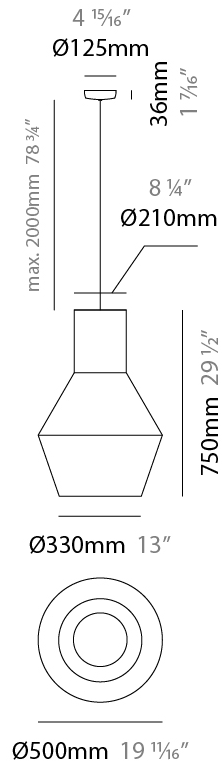

PROJECT	_____
TYPE	_____
SPECIFIER	_____
QUANTITY	_____
DATE	_____

TINA SUSPENSION

D111107- _____

base number   Finish Options   Finish Options

1. To build a product code in our configurator select the specify button on the base model # product page
2. To build a manual product code on this datasheet choose from the options listed below in blue font and add the suffix to the base model #

GENERAL

Series: Tina
Brand: Ole
Division: Design
Mounting Type: Suspension
Mounting Location: Ceiling
Subcategory: Up/Down Light

PHYSICAL

Shape: Abstract
Diameter (mm): 500
Diameter (in): 19 11/16
Height (mm): 750
Height (in): 29 1/2
Max. Overall Height (mm): 2750
Max. Overall Height (in): 108 1/4
Light Distribution: Omnidirectional
Fixture Finish: BEI / BLK / BLU / COG / DGN / GRY / MRN / MOC / MUS / OLV / SIL / STN / TER / WHI
Holder Finish: MWH / MBK
Fixture Material: Fabric Cord / Metal
Cable Details: 2000mm Cable
Upon Request: Other fabric cord colors available upon request (see downloadable finish chart)

ELECTRICAL

Number of Lamps: 1
Lamp Type: LED Retrofit
Lamp Shape: A19
Bulb Included: Bulb Not Included
Max. Wattage Per Lamp (W): 15
Lamp Base: E26
Input Voltage (V): 120
Upon Request: 277Vac / GU24

LED

OPTICAL

RATINGS AND CERTIFICATIONS

Certified By: Certified for North American Standards
IP rating: IP20