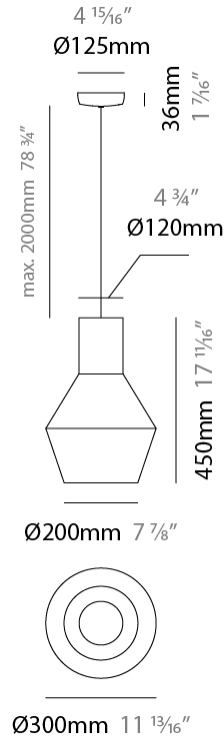

TINA SUSPENSION

D111106-

base number   Finish Options   -   Finish Options

1. To build a product code in our configurator select the specify button on the base model # product page
2. To build a manual product code on this datasheet choose from the options listed below in blue font and add the suffix to the base model #

GENERAL

Series: Tina
Brand: Ole
Division: Design
Mounting Type: Suspension
Mounting Location: Ceiling
Subcategory: Up/Down Light

PHYSICAL

Shape: Abstract
Diameter (mm): 300
Diameter (in): 11 ¹³/₁₆"
Height (mm): 450
Height (in): 17 ¹⁷/₁₆"
Max. Overall Height (mm): 2450
Max. Overall Height (in): 96 ⁷/₁₆"
Light Distribution: Omnidirectional
Fixture Finish: BEI / BLK / BLU / COG / DGN / GRY / MRN / MOC / MUS / OLV / SIL / STN / TER / WHI
Holder Finish: MWH / MBK
Fixture Material: Fabric Cord / Metal
Cable Details: 2000mm Cable
Upon Request: Other fabric cord colors available upon request (see downloadable finish chart)

ELECTRICAL

Number of Lamps: 1
Lamp Type: LED Retrofit
Lamp Shape: A19
Bulb Included: Bulb Not Included
Max. Wattage Per Lamp (W): 15
Lamp Base: E26
Input Voltage (V): 120
Upon Request: 277Vac / GU24

LED

OPTICAL

RATINGS AND CERTIFICATIONS

Certified By: Certified for North American Standards
IP rating: IP20