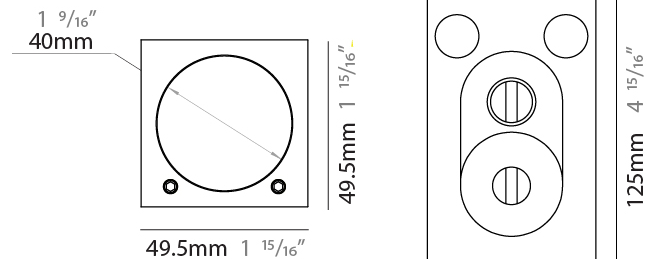

1. To build a product code in our configurator select the specify button on the base model # product page
2. To build a manual product code on this datasheet choose from the options listed below in blue font and add the suffix to the base model #

GENERAL

Series: Tracer
Subseries: Tracer 50Q
Brand: Unonovesette
Division: Exterior
Mounting Type: Surface
Mounting Location: Wall
Subcategory: Wall Effect

PHYSICAL

Shape: Rectangle
Length (mm): 50
Length (in): 1 ¹⁵/₁₆
Width (mm): 50
Width (in): 1 ¹⁵/₁₆
Height (mm): 125
Depth (mm): 83.5
Height (in): 4 ¹⁵/₁₆
Depth (in): 3 ⁷/₁₆
Light Distribution: Direct / Indirect
Weight (kg): 0.67
Weight (lbs): 1.48
Diffuser: Extra clear tempered glass 2mm
Fixture Finish: ANB / ANA / FBZ
Fixture Material: Aluminum
Cable Details: 350mm NS20N PCP 2x0.5 mm2

ELECTRICAL

Lamp Type: LED
Input Wattage (W): 5.7
Total Output Wattage (W): 4.5
Dimming: Non-Dimming / Phase Dimming (120Vac only) / 0-10V Dimming
Driver Included: No
Driver Location: Remote
Driver Type: Constant Voltage - Universal
Driver Class: Class 2
Input Voltage (V): 120 - 277
Output Voltage (V): 24

LED

Color Temperature (°K): 2200 / 2700 / 3000 / 4000
Max. Delivered Lumen (lm): 254
CRI: >90 CRI
Lamp Life (hrs): 100000

OPTICAL

Optic*: 1010/1023/1043/2323/2343/4343

RATINGS AND CERTIFICATIONS

Certified By: Certified for North American Standards
IP rating: IP66
IK Rating: IK04