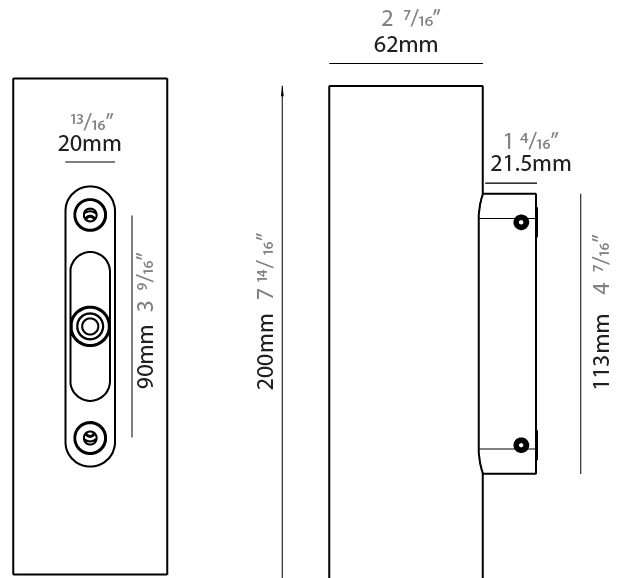

1. To build a product code in our configurator select the specify button on the base model # product page
2. To build a manual product code on this datasheet choose from the options listed below in blue font and add the suffix to the base model #

GENERAL

Series: Tracer
Subseries: Tracer 60
Brand: Unonovesette
Division: Exterior
Mounting Type: Surface
Mounting Location: Wall
Subcategory: Wall Effect

PHYSICAL

Shape: Cylinder
Diameter (mm): 62
Diameter (in): 2 7/16
Height (mm): 200
Depth (mm): 83.5
Height (in): 7 7/8
Depth (in): 3 9/16
Light Distribution: Direct / Indirect
Weight (kg): 1.35
Weight (lbs): 2.98
Diffuser: Extra clear tempered glass 2mm
Fixture Finish: WHI / BLK / ASB
Fixture Material: Brass
Cable Details: 350mm NS20N PCP 2x0.5 mm2

ELECTRICAL

Lamp Type: LED
Input Wattage (W): 19.6
Total Output Wattage (W): 16.7
Dimming: Non-Dimming / Phase Dimming (120Vac only) / 0-10V Dimming
Driver Included: No
Driver Location: Remote
Driver Type: Constant Voltage - Universal
Driver Class: Class 2
Input Voltage (V): 120 - 277
Output Voltage (V): 24

LED

Color Temperature (°K): 2700 / 3000 / 4000
Max. Delivered Lumen (lm): 1440 (3000K)
CRI: >90 CRI
Lamp Life (hrs): 100000
Upon Request: Dim to Warm

OPTICAL

Optic*: 1010 / 1030 / 1050 / 101045 / 3030 / 3050 / 301045 / 5050 / 501045 / 10451045

RATINGS AND CERTIFICATIONS

Certified By: Certified for North American Standards
IP rating: IP66
IK Rating: IK08