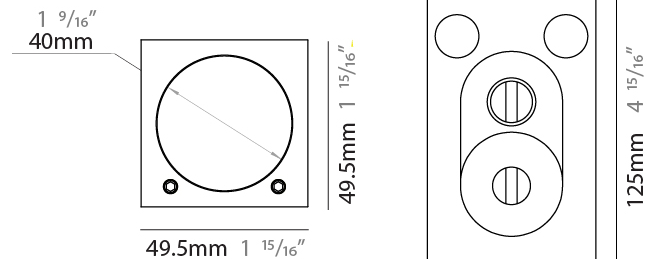

1. To build a product code in our configurator select the specify button on the base model # product page
2. To build a manual product code on this datasheet choose from the options listed below in blue font and add the suffix to the base model #

GENERAL

Series: Tracer
Subseries: Tracer 50Q
Brand: Unonovesette
Division: Exterior
Mounting Type: Surface
Mounting Location: Wall
Subcategory: Wall Effect

PHYSICAL

Shape: Rectangle
Length (mm): 50
Length (in): 1 ¹⁵/₁₆
Width (mm): 50
Width (in): 1 ¹⁵/₁₆
Height (mm): 125
Depth (mm): 83.5
Height (in): 4 ¹⁵/₁₆
Depth (in): 3 ⁵/₁₆
Light Distribution: Direct / Indirect
Weight (kg): 0.67
Weight (lbs): 1.48
Diffuser: Extra clear tempered glass 2mm
Fixture Finish: ANB / ANA / FBZ
Fixture Material: Aluminum
Cable Details: 350mm NS20N PCP 2x0.5 mm2

ELECTRICAL

Lamp Type: LED
Input Wattage (W): 5.7
Total Output Wattage (W): 4.5
Dimming: Non-Dimming / Phase Dimming (120Vac only) / 0-10V Dimming
Driver Included: No
Driver Location: Remote
Driver Type: Constant Voltage - Universal
Driver Class: Class 2
Input Voltage (V): 120 - 277
Output Voltage (V): 24

LED

Color Temperature (°K): 2200 / 2700 / 3000 / 4000
Max. Delivered Lumen (lm): 254
CRI: >90 CRI
Lamp Life (hrs): 100000

OPTICAL

Optic*: 1010/1023/1043/2323/2343/4343

RATINGS AND CERTIFICATIONS

Certified By: Certified for North American Standards
IP rating: IP66
IK Rating: IK04