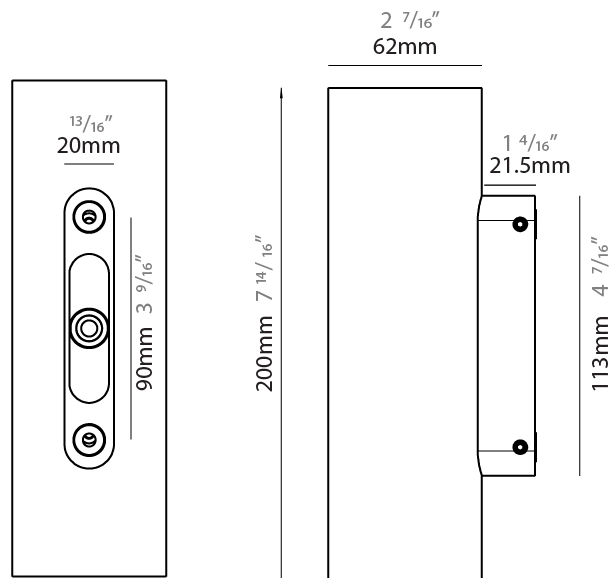

1. To build a product code in our configurator select the specify button on the base model # product page
2. To build a manual product code on this datasheet choose from the options listed below in blue font and add the suffix to the base model #

GENERAL

Series: Tracer
Subseries: Tracer 60
Brand: Unonovesette
Division: Exterior
Mounting Type: Surface
Mounting Location: Wall
Subcategory: Wall Effect

PHYSICAL

Shape: Cylinder
Diameter (mm): 62
Diameter (in): 2 7/16
Height (mm): 200
Depth (mm): 83.5
Height (in): 7 7/8
Depth (in): 3 9/16
Light Distribution: Direct / Indirect
Weight (kg): 1.35
Weight (lbs): 2.98
Diffuser: Extra clear tempered glass 2mm
Fixture Finish: WHI / BLK / ASB
Fixture Material: Brass
Cable Details: 350mm NS20N PCP 2x0.5 mm2

ELECTRICAL

Lamp Type: LED
Input Wattage (W): 19.6
Total Output Wattage (W): 16.7
Dimming: Non-Dimming / Phase Dimming (120Vac only) / 0-10V Dimming
Driver Included: No
Driver Location: Remote
Driver Type: Constant Voltage - Universal
Driver Class: Class 2
Input Voltage (V): 120 - 277
Output Voltage (V): 24

LED

Color Temperature (°K): 2700 / 3000 / 4000
Max. Delivered Lumen (lm): 1440 (3000K)
CRI: >90 CRI
Lamp Life (hrs): 100000
Upon Request: Dim to Warm

OPTICAL

Optic*: 1010 / 1030 / 1050 / 101045 / 3030 / 3050 / 301045 / 5050 / 501045 / 10451045

RATINGS AND CERTIFICATIONS

Certified By: Certified for North American Standards
IP rating: IP66
IK Rating: IK08