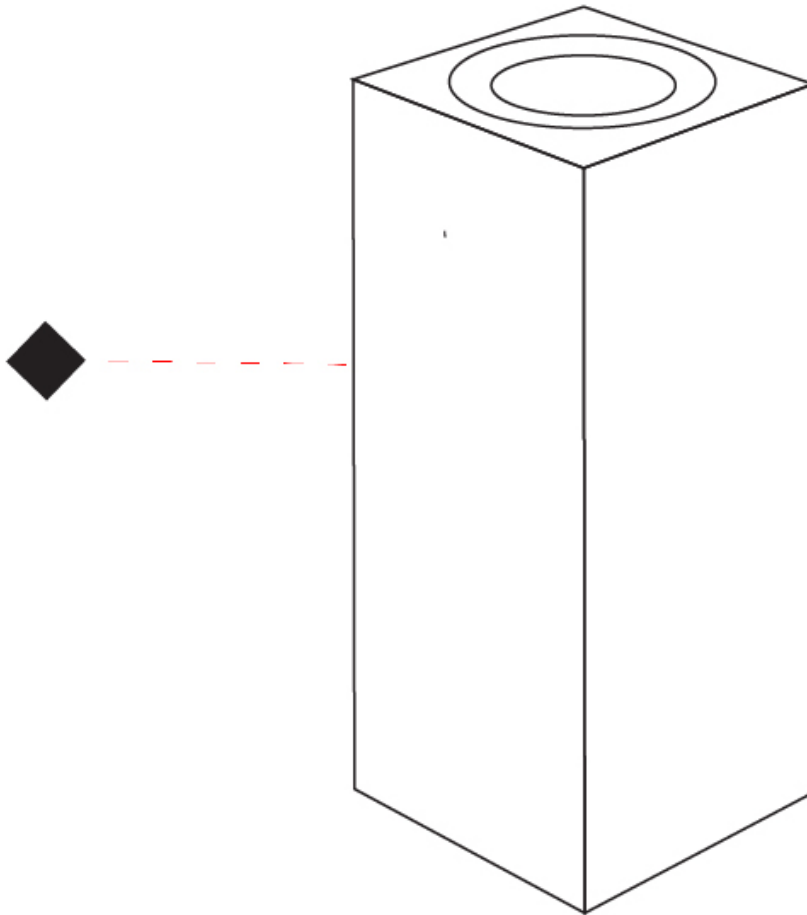

TRACER 50Q SURFACE

E12W0001-

PROJECT _____

TYPE _____

SPECIFIER _____

QUANTITY _____

DATE _____

E