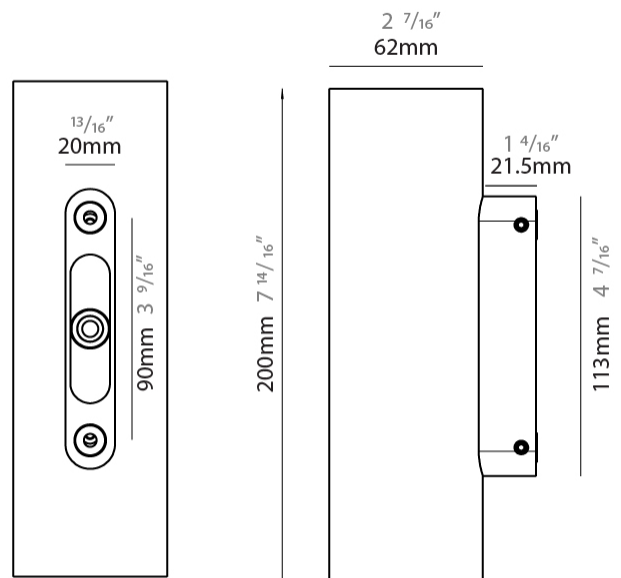

1. To build a product code in our configurator select the specify button on the base model # product page
2. To build a manual product code on this datasheet choose from the options listed below in blue font and add the suffix to the base model #

GENERAL

Series: Tracer
Subseries: Tracer 60
Brand: Unonovesette
Division: Exterior
Mounting Type: Surface
Mounting Location: Wall
Subcategory: Wall Effect

PHYSICAL

Shape: Cylinder
Diameter (mm): 62
Diameter (in): 2 7/16
Height (mm): 200
Depth (mm): 83.5
Height (in): 7 7/8
Depth (in): 3 5/16
Light Distribution: Direct / Indirect
Weight (kg): 1.35
Weight (lbs): 2.98
Diffuser: Extra clear tempered glass 2mm
Fixture Finish: WHI / BLK / ASB
Fixture Material: Brass
Cable Details: 350mm NS20N PCP 2x0.5 mm2

ELECTRICAL

Lamp Type: LED
Input Wattage (W): 12.5
Total Output Wattage (W): 10
Dimming: Non-Dimming / Phase Dimming (120Vac only) / 0-10V Dimming
Driver Included: No
Driver Location: Remote
Driver Type: Constant Voltage - 120 / 277
Driver Class: Class 2
Input Voltage (V): 120 - 277
Output Voltage (V): 24

LED

Color Temperature (°K): 2700 / 3000 / 4000
Max. Delivered Lumen (lm): 1030 (3000K)
CRI: >90 CRI
Lamp Life (hrs): 100000
Upon Request: Dim to Warm

OPTICAL

Optic*: 1010 / 1030 / 1050 / 101045 / 3030 / 3050 / 301045 / 5050 / 501045 / 10451045

RATINGS AND CERTIFICATIONS

Certified By: Certified for North American Standards
IP rating: IP66
IK Rating: IK08