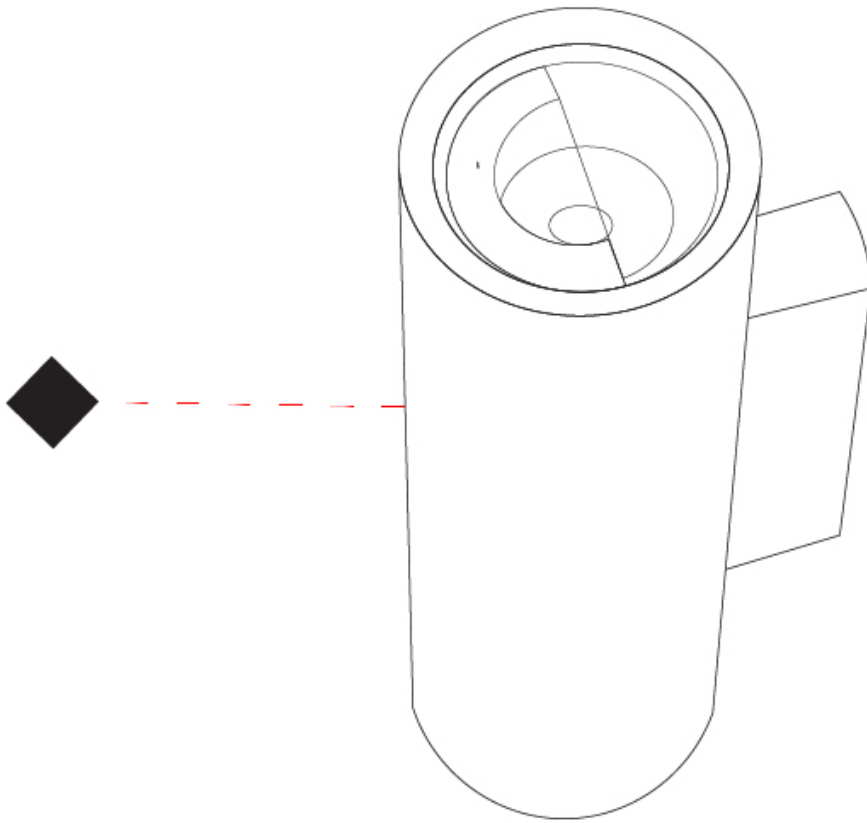

DATE

E

TRACER COLOR FINISH CHART

PROJECT

TYPE

SPECIFIER

QUANTITY

DATE