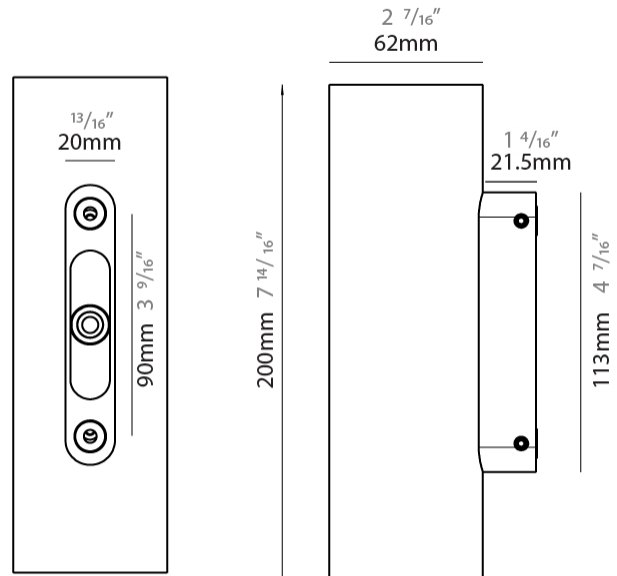

1. To build a product code in our configurator select the specify button on the base model # product page
2. To build a manual product code on this datasheet choose from the options listed below in blue font and add the suffix to the base model #

GENERAL

Series: Tracer
Subseries: Tracer 60
Brand: Unonovesette
Division: Exterior
Mounting Type: Surface
Mounting Location: Wall
Subcategory: Wall Effect

PHYSICAL

Shape: Cylinder
Diameter (mm): 62
Diameter (in): 2 7/16
Height (mm): 200
Depth (mm): 83.5
Height (in): 7 7/8
Depth (in): 3 5/16
Light Distribution: Direct / Indirect
Weight (kg): 1.35
Weight (lbs): 2.98
Diffuser: Extra clear tempered glass 2mm
Fixture Finish: WHI / BLK / ASB
Fixture Material: Brass
Cable Details: 350mm NS20N PCP 2x0.5 mm2

ELECTRICAL

Lamp Type: LED
Input Wattage (W): 12.5
Total Output Wattage (W): 10
Dimming: Non-Dimming / Phase Dimming (120Vac only) / 0-10V Dimming
Driver Included: No
Driver Location: Remote
Driver Type: Constant Voltage - 120 / 277
Driver Class: Class 2
Input Voltage (V): 120 - 277
Output Voltage (V): 24

LED

Color Temperature (°K): 2700 / 3000 / 4000
Max. Delivered Lumen (lm): 1030 (3000K)
CRI: >90 CRI
Lamp Life (hrs): 100000
Upon Request: Dim to Warm

OPTICAL

Optic®: 1010 / 1030 / 1050 / 101045 / 3030 / 3050 / 301045 / 5050 / 501045 / 10451045

RATINGS AND CERTIFICATIONS

Certified By: Certified for North American Standards
IP rating: IP66
IK Rating: IK08