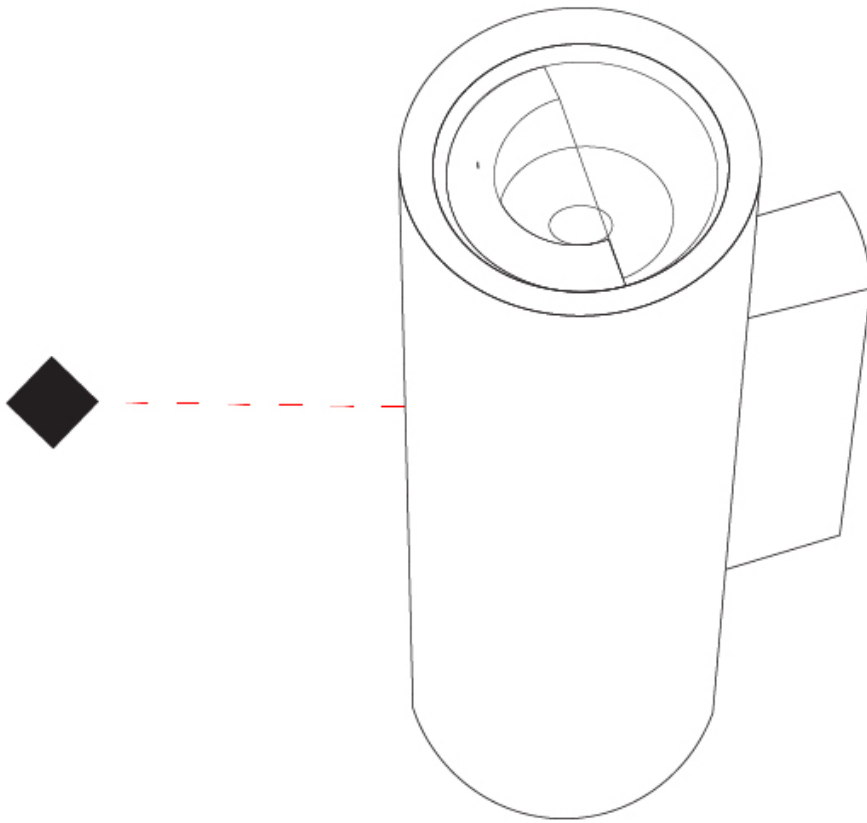

DATE

E

PROJECT	
TYPE	
SPECIFIER	
QUANTITY	
DATE	

TRACER 60 SURFACE

E12W0002-

base number Color Finish Lens
 Temperature Options Options

- To build a product code in our configurator select the specify button on the base model # product page
- To build a manual product code on this datasheet choose from the options listed below in blue font and add the suffix to the base model #