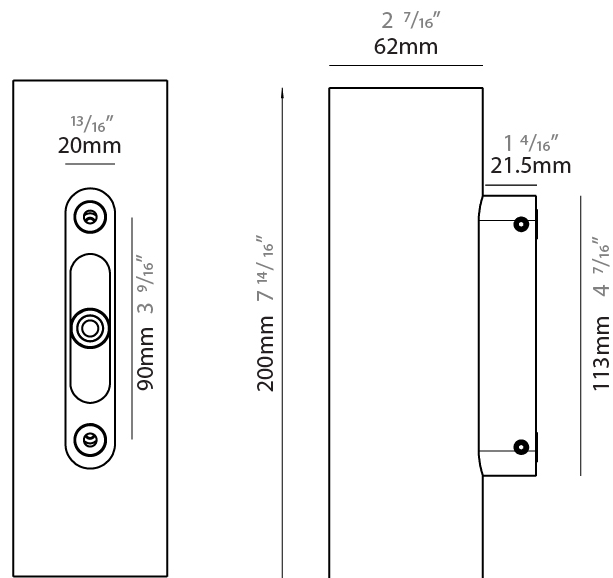

1. To build a product code in our configurator select the specify button on the base model # product page
2. To build a manual product code on this datasheet choose from the options listed below in blue font and add the suffix to the base model #

GENERAL

Series: Tracer
Subseries: Tracer 60
Brand: Unonovesette
Division: Exterior
Mounting Type: Surface
Mounting Location: Wall
Subcategory: Wall Effect

PHYSICAL

Shape: Cylinder
Diameter (mm): 62
Diameter (in): 2 7/16
Height (mm): 200
Depth (mm): 83.5
Height (in): 7 7/8
Depth (in): 3 9/16
Light Distribution: Direct / Indirect
Weight (kg): 1.35
Weight (lbs): 2.98
Diffuser: Extra clear tempered glass 2mm
Fixture Finish: WHI / BLK / ASB
Fixture Material: Brass
Cable Details: 350mm NS20N PCP 2x0.5 mm2

ELECTRICAL

Lamp Type: LED
Input Wattage (W): 19.6
Total Output Wattage (W): 16.7
Dimming: Non-Dimming / Phase Dimming (120Vac only) / 0-10V Dimming
Driver Included: No
Driver Location: Remote
Driver Type: Constant Voltage - Universal
Driver Class: Class 2
Input Voltage (V): 120 - 277
Output Voltage (V): 24

LED

Color Temperature (°K): 2700 / 3000 / 4000
Max. Delivered Lumen (lm): 1440 (3000K)
CRI: >90 CRI
Lamp Life (hrs): 100000
Upon Request: Dim to Warm

OPTICAL

Optic*: 1010 / 1030 / 1050 / 101045 / 3030 / 3050 / 301045 / 5050 / 501045 / 10451045

RATINGS AND CERTIFICATIONS

Certified By: Certified for North American Standards
IP rating: IP66
IK Rating: IK08