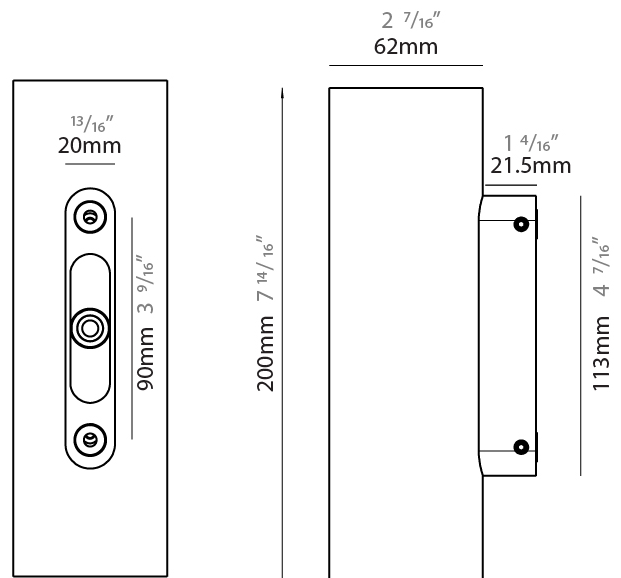

1. To build a product code in our configurator select the specify button on the base model # product page
2. To build a manual product code on this datasheet choose from the options listed below in blue font and add the suffix to the base model #

GENERAL

Series: Tracer
Subseries: Tracer 60
Brand: Unonovesette
Division: Exterior
Mounting Type: Surface
Mounting Location: Wall
Subcategory: Wall Effect

PHYSICAL

Shape: Cylinder
Diameter (mm): 62
Diameter (in): 2 7/16
Height (mm): 200
Depth (mm): 83.5
Height (in): 7 7/8
Depth (in): 3 9/16
Light Distribution: Direct / Indirect
Weight (kg): 1.35
Weight (lbs): 2.98
Diffuser: Extra clear tempered glass 2mm
Fixture Finish: WHI / BLK / ASB
Fixture Material: Brass
Cable Details: 350mm NS20N PCP 2x0.5 mm2

ELECTRICAL

Lamp Type: LED
Input Wattage (W): 19.6
Total Output Wattage (W): 16.7
Dimming: Non-Dimming / Phase Dimming (120Vac only) / 0-10V Dimming
Driver Included: No
Driver Location: Remote
Driver Type: Constant Voltage - Universal
Driver Class: Class 2
Input Voltage (V): 120 - 277
Output Voltage (V): 24

LED

Color Temperature (°K): 2700 / 3000 / 4000
Max. Delivered Lumen (lm): 1440 (3000K)
CRI: >90 CRI
Lamp Life (hrs): 100000
Upon Request: Dim to Warm

OPTICAL

Optic*: 1010 / 1030 / 1050 / 101045 / 3030 / 3050 / 301045 / 5050 / 501045 / 10451045

RATINGS AND CERTIFICATIONS

Certified By: Certified for North American Standards
IP rating: IP66
IK Rating: IK08