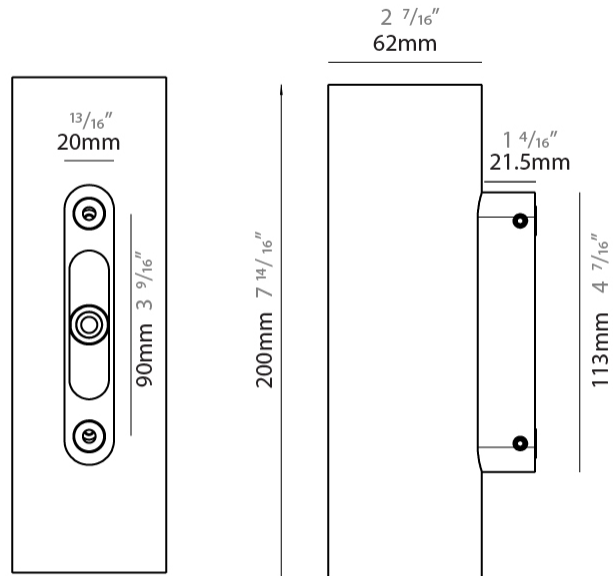

1. To build a product code in our configurator select the specify button on the base model # product page
2. To build a manual product code on this datasheet choose from the options listed below in blue font and add the suffix to the base model #

GENERAL

Series: Tracer
Subseries: Tracer 60
Brand: Unonovesette
Division: Exterior
Mounting Type: Surface
Mounting Location: Wall
Subcategory: Wall Effect

PHYSICAL

Shape: Cylinder
Diameter (mm): 62
Diameter (in): 2 7/16
Height (mm): 200
Depth (mm): 83.5
Height (in): 7 7/8
Depth (in): 3 5/16
Light Distribution: Direct / Indirect
Weight (kg): 1.35
Weight (lbs): 2.98
Diffuser: Extra clear tempered glass 2mm
Fixture Finish: WHI / BLK / ASB
Fixture Material: Brass
Cable Details: 350mm NS20N PCP 2x0.5 mm2

ELECTRICAL

Lamp Type: LED
Input Wattage (W): 12.5
Total Output Wattage (W): 10
Dimming: Non-Dimming / Phase Dimming (120Vac only) / 0-10V Dimming
Driver Included: No
Driver Location: Remote
Driver Type: Constant Voltage - 120 / 277
Driver Class: Class 2
Input Voltage (V): 120 - 277
Output Voltage (V): 24

LED

Color Temperature (°K): 2700 / 3000 / 4000
Max. Delivered Lumen (lm): 1030 (3000K)
CRI: >90 CRI
Lamp Life (hrs): 100000
Upon Request: Dim to Warm

OPTICAL

Optic®: 1010 / 1030 / 1050 / 101045 / 3030 / 3050 / 301045 / 5050 / 501045 / 10451045

RATINGS AND CERTIFICATIONS

Certified By: Certified for North American Standards
IP rating: IP66
IK Rating: IK08