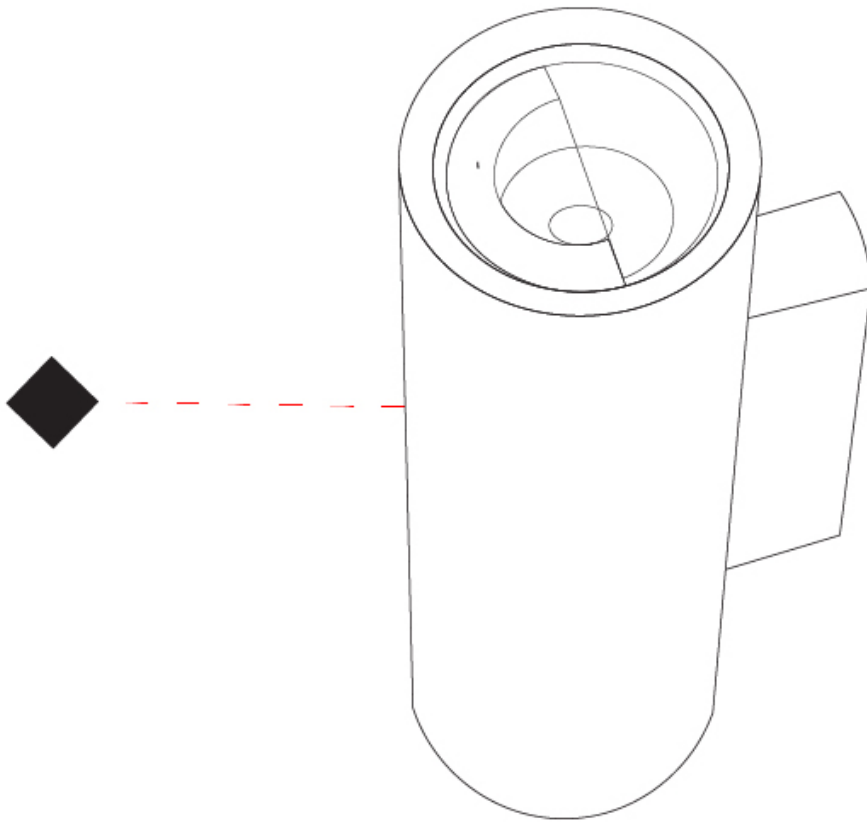

DATE

E

TRACER COLOR FINISH CHART

PROJECT	_____
TYPE	_____
SPECIFIER	_____
QUANTITY	_____
DATE	_____

Fixture Finish

White - WHI

Black - BLK

Aged Solid Brass - ASB