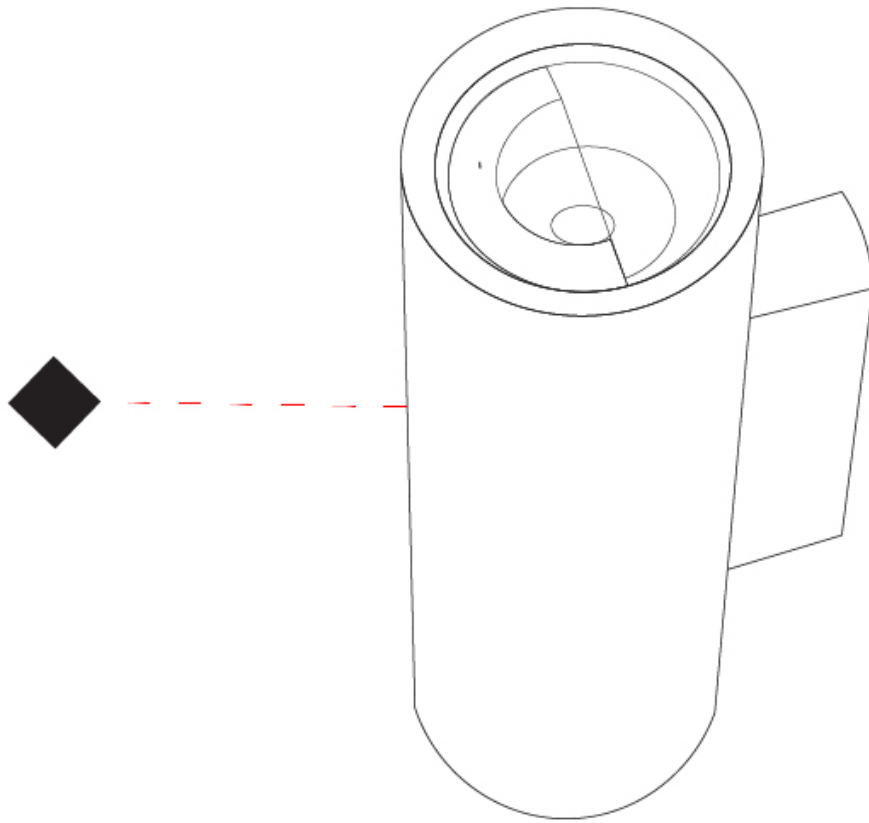

DATE

E

TRACER COLOR FINISH CHART

PROJECT	_____
TYPE	_____
SPECIFIER	_____
QUANTITY	_____
DATE	_____

Fixture Finish

White - WHI

Black - BLK

Aged Solid Brass - ASB