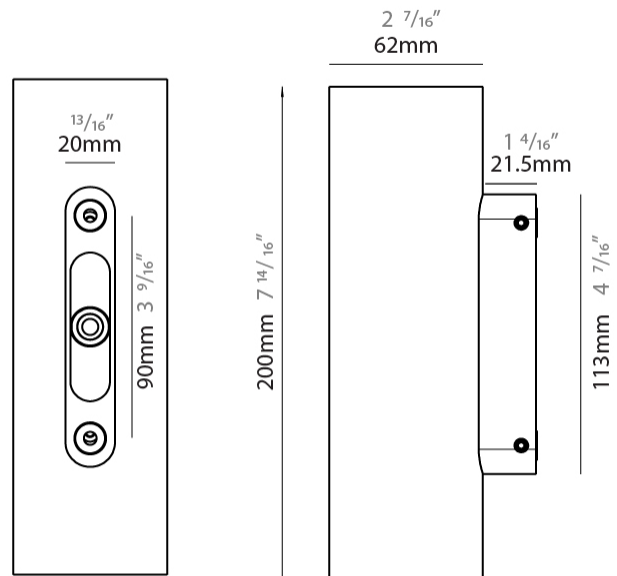

1. To build a product code in our configurator select the specify button on the base model # product page
2. To build a manual product code on this datasheet choose from the options listed below in blue font and add the suffix to the base model #

GENERAL

Series: Tracer
Subseries: Tracer 60
Brand: Unonovesette
Division: Exterior
Mounting Type: Surface
Mounting Location: Wall
Subcategory: Wall Effect

PHYSICAL

Shape: Cylinder
Diameter (mm): 62
Diameter (in): 2 7/16
Height (mm): 200
Depth (mm): 83.5
Height (in): 7 7/8
Depth (in): 3 5/16
Light Distribution: Direct / Indirect
Weight (kg): 1.35
Weight (lbs): 2.98
Diffuser: Extra clear tempered glass 2mm
Fixture Finish: WHI / BLK / ASB
Fixture Material: Brass
Cable Details: 350mm NS20N PCP 2x0.5 mm2

ELECTRICAL

Lamp Type: LED
Input Wattage (W): 12.5
Total Output Wattage (W): 10
Dimming: Non-Dimming / Phase Dimming (120Vac only) / 0-10V Dimming
Driver Included: No
Driver Location: Remote
Driver Type: Constant Voltage - 120 / 277
Driver Class: Class 2
Input Voltage (V): 120 - 277
Output Voltage (V): 24

LED

Color Temperature (°K): 2700 / 3000 / 4000
Max. Delivered Lumen (lm): 1030 (3000K)
CRI: >90 CRI
Lamp Life (hrs): 100000
Upon Request: Dim to Warm

OPTICAL

Optic®: 1010 / 1030 / 1050 / 101045 / 3030 / 3050 / 301045 / 5050 / 501045 / 10451045

RATINGS AND CERTIFICATIONS

Certified By: Certified for North American Standards
IP rating: IP66
IK Rating: IK08