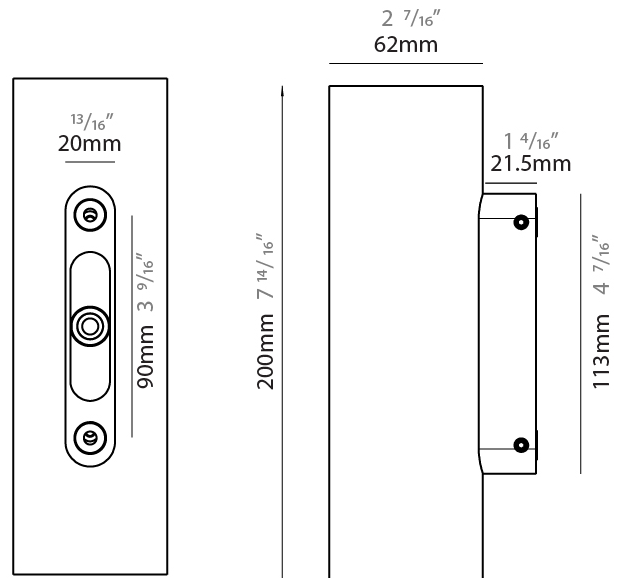

1. To build a product code in our configurator select the specify button on the base model # product page
2. To build a manual product code on this datasheet choose from the options listed below in blue font and add the suffix to the base model #

GENERAL

Series: Tracer
Subseries: Tracer 60
Brand: Unonovesette
Division: Exterior
Mounting Type: Surface
Mounting Location: Wall
Subcategory: Wall Effect

PHYSICAL

Shape: Cylinder
Diameter (mm): 62
Diameter (in): 2 7/16
Height (mm): 200
Depth (mm): 83.5
Height (in): 7 7/8
Depth (in): 3 5/16
Light Distribution: Direct / Indirect
Weight (kg): 1.35
Weight (lbs): 2.98
Diffuser: Extra clear tempered glass 2mm
Fixture Finish: WHI / BLK / ASB
Fixture Material: Brass
Cable Details: 350mm NS20N PCP 2x0.5 mm2

ELECTRICAL

Lamp Type: LED
Input Wattage (W): 19.6
Total Output Wattage (W): 16.7
Dimming: Non-Dimming / Phase Dimming (120Vac only) / 0-10V Dimming
Driver Included: No
Driver Location: Remote
Driver Type: Constant Voltage - Universal
Driver Class: Class 2
Input Voltage (V): 120 - 277
Output Voltage (V): 24

LED

Color Temperature (°K): 2700 / 3000 / 4000
Max. Delivered Lumen (lm): 1440 (3000K)
CRI: >90 CRI
Lamp Life (hrs): 100000
Upon Request: Dim to Warm

OPTICAL

Optic*: 1010 / 1030 / 1050 / 101045 / 3030 / 3050 / 301045 / 5050 / 501045 / 10451045

RATINGS AND CERTIFICATIONS

Certified By: Certified for North American Standards
IP rating: IP66
IK Rating: IK08