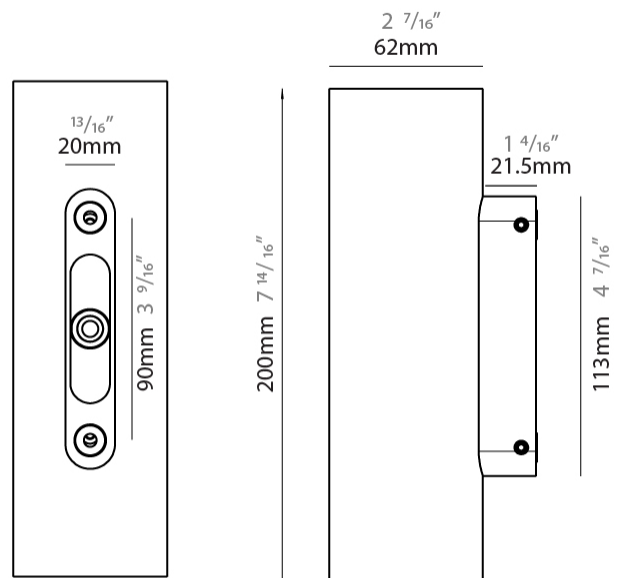

1. To build a product code in our configurator select the specify button on the base model # product page
2. To build a manual product code on this datasheet choose from the options listed below in blue font and add the suffix to the base model #

GENERAL

Series: Tracer
Subseries: Tracer 60
Brand: Unonovesette
Division: Exterior
Mounting Type: Surface
Mounting Location: Wall
Subcategory: Wall Effect

PHYSICAL

Shape: Cylinder
Diameter (mm): 62
Diameter (in): 2 7/16
Height (mm): 200
Depth (mm): 83.5
Height (in): 7 7/8
Depth (in): 3 3/16
Light Distribution: Direct / Indirect
Weight (kg): 1.35
Weight (lbs): 2.98
Diffuser: Extra clear tempered glass 2mm
Fixture Finish: WHI / BLK / ASB
Fixture Material: Brass
Cable Details: 350mm NS20N PCP 2x0.5 mm2

ELECTRICAL

Lamp Type: LED
Input Wattage (W): 12.5
Total Output Wattage (W): 10
Dimming: Non-Dimming / Phase Dimming (120Vac only) / 0-10V Dimming
Driver Included: No
Driver Location: Remote
Driver Type: Constant Voltage - 120 / 277
Driver Class: Class 2
Input Voltage (V): 120 - 277
Output Voltage (V): 24

LED

Color Temperature (°K): 2700 / 3000 / 4000
Max. Delivered Lumen (lm): 1030 (3000K)
CRI: >90 CRI
Lamp Life (hrs): 100000
Upon Request: Dim to Warm

OPTICAL

Optic®: 1010 / 1030 / 1050 / 101045 / 3030 / 3050 / 301045 / 5050 / 501045 / 10451045

RATINGS AND CERTIFICATIONS

Certified By: Certified for North American Standards
IP rating: IP66
IK Rating: IK08