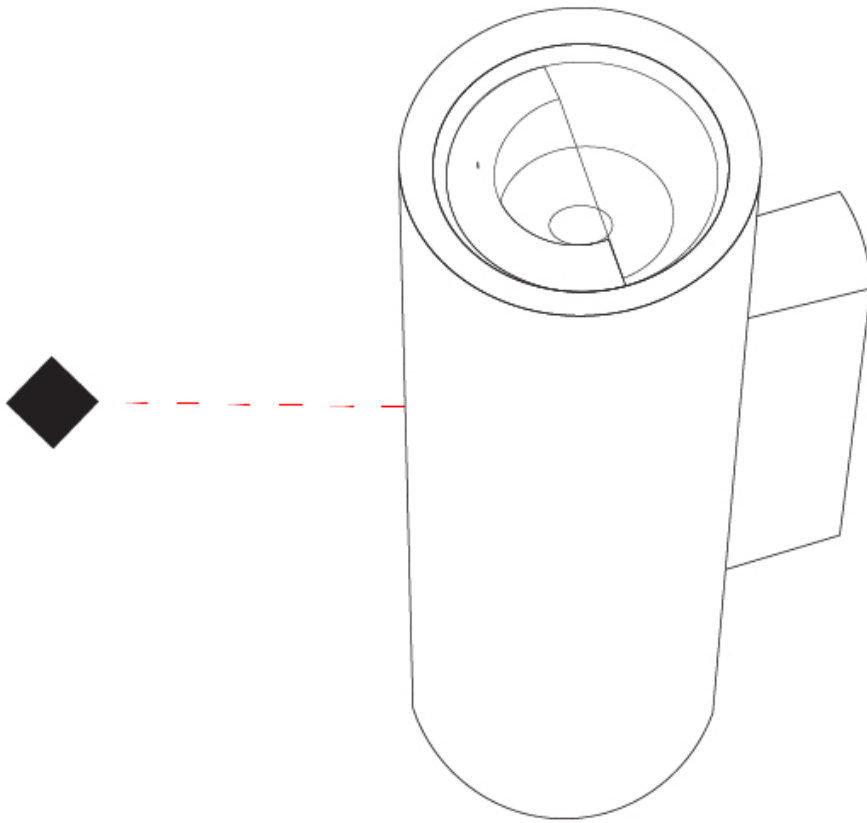

TRACER 60 SURFACE

E12W0000-

PROJECT

TYPE

SPECIFIER

QUANTITY

DATE

E