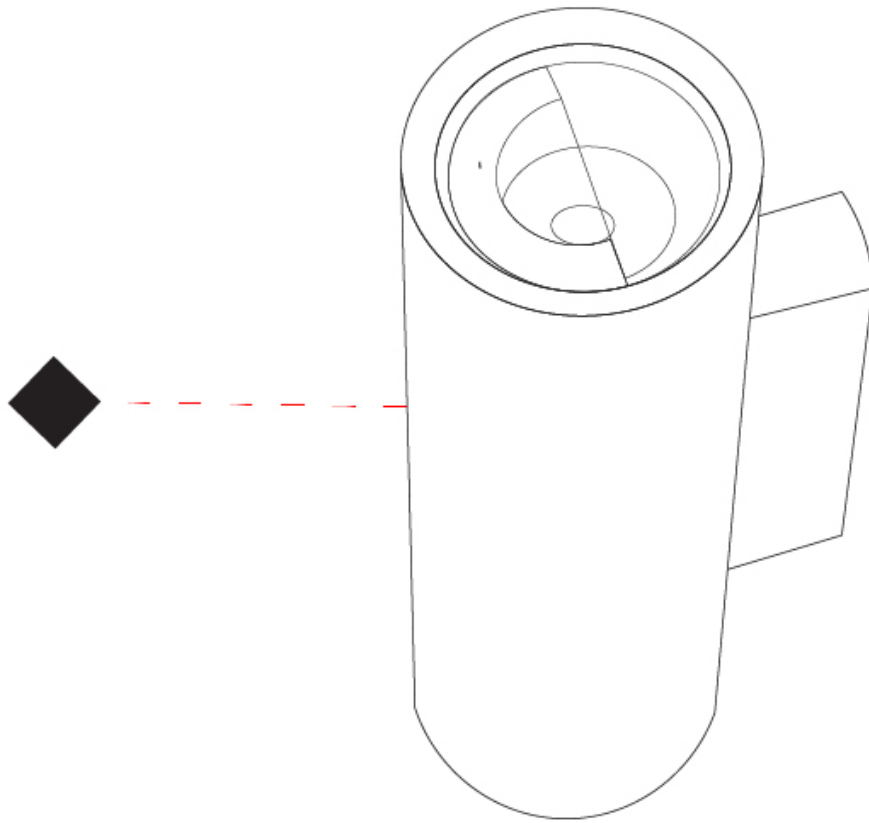

DATE

E

TRACER COLOR FINISH CHART

PROJECT

TYPE

SPECIFIER

QUANTITY

DATE