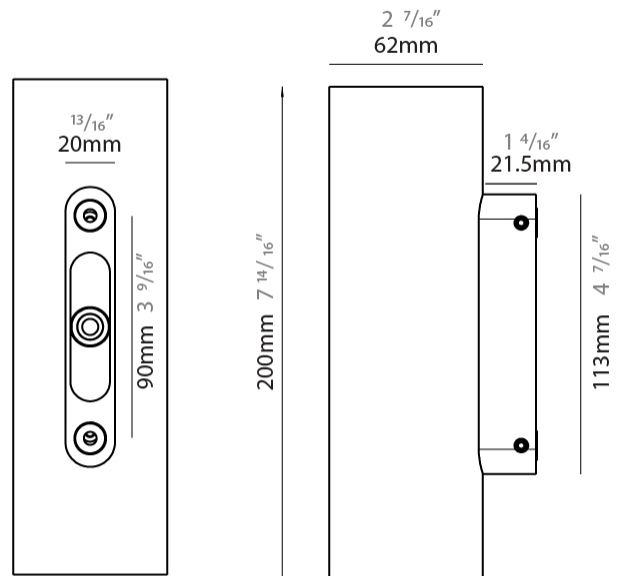

1. To build a product code in our configurator select the specify button on the base model # product page
2. To build a manual product code on this datasheet choose from the options listed below in blue font and add the suffix to the base model #

GENERAL

Series: Tracer
Subseries: Tracer 60
Brand: Unonovesette
Division: Exterior
Mounting Type: Surface
Mounting Location: Wall
Subcategory: Wall Effect

PHYSICAL

Shape: Cylinder
Diameter (mm): 62
Diameter (in): 2 7/16
Height (mm): 200
Depth (mm): 83.5
Height (in): 7 7/8
Depth (in): 3 3/16
Light Distribution: Direct / Indirect
Weight (kg): 1.35
Weight (lbs): 2.98
Diffuser: Extra clear tempered glass 2mm
Fixture Finish: WHI / BLK / ASB
Fixture Material: Brass
Cable Details: 350mm NS20N PCP 2x0.5 mm2

ELECTRICAL

Lamp Type: LED
Input Wattage (W): 12.5
Total Output Wattage (W): 10
Dimming: Non-Dimming / Phase Dimming (120Vac only) / 0-10V Dimming
Driver Included: No
Driver Location: Remote
Driver Type: Constant Voltage - 120 / 277
Driver Class: Class 2
Input Voltage (V): 120 - 277
Output Voltage (V): 24

LED

Color Temperature (°K): 2700 / 3000 / 4000
Max. Delivered Lumen (lm): 1030 (3000K)
CRI: >90 CRI
Lamp Life (hrs): 100000
Upon Request: Dim to Warm

OPTICAL

Optic®: 1010 / 1030 / 1050 / 101045 / 3030 / 3050 / 301045 / 5050 / 501045 / 10451045

RATINGS AND CERTIFICATIONS

Certified By: Certified for North American Standards
IP rating: IP66
IK Rating: IK08