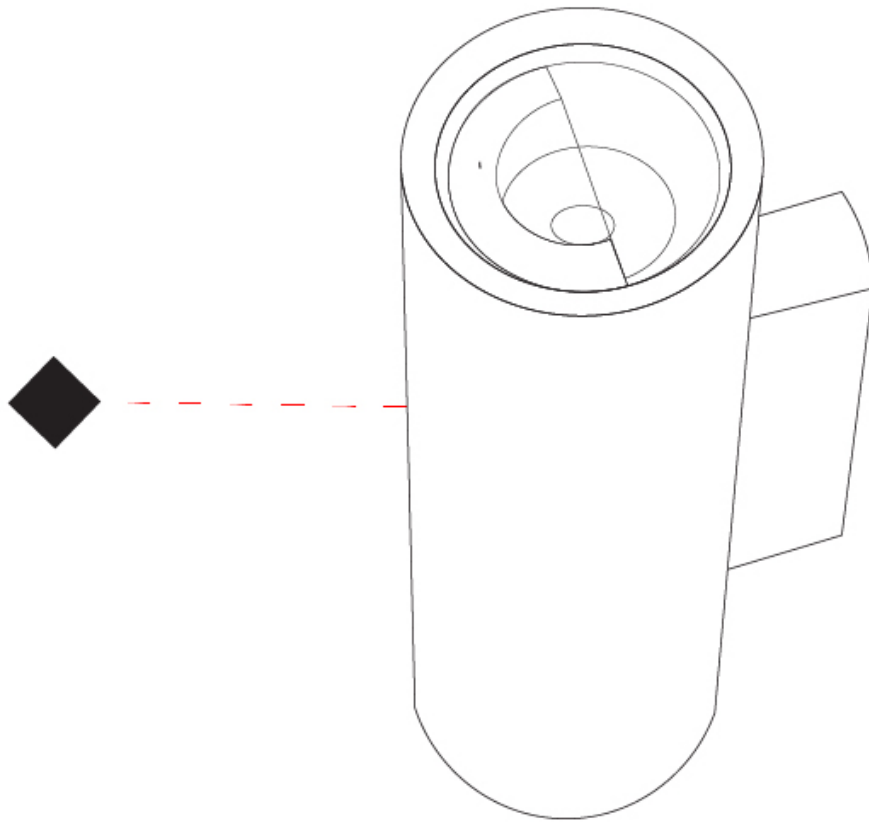

E

TRACER COLOR FINISH CHART

PROJECT

TYPE

SPECIFIER

QUANTITY

DATE

Fixture Finish