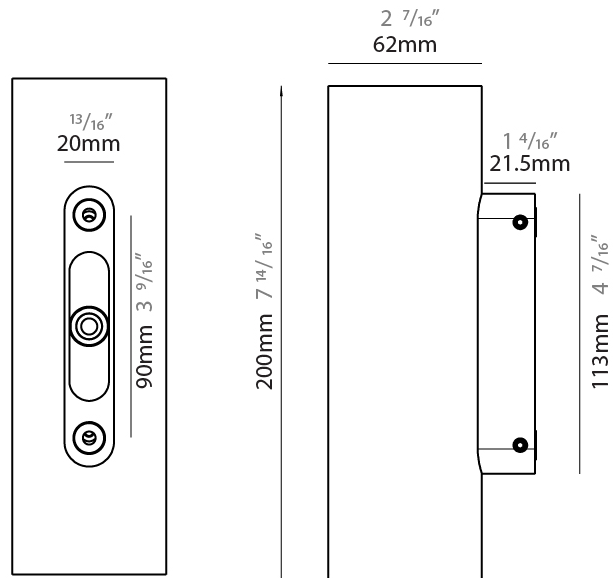

1. To build a product code in our configurator select the specify button on the base model # product page
2. To build a manual product code on this datasheet choose from the options listed below in blue font and add the suffix to the base model #

GENERAL

Series: Tracer
Subseries: Tracer 60
Brand: Unonovesette
Division: Exterior
Mounting Type: Surface
Mounting Location: Wall
Subcategory: Wall Effect

PHYSICAL

Shape: Cylinder
Diameter (mm): 62
Diameter (in): 2 7/16
Height (mm): 200
Depth (mm): 83.5
Height (in): 7 7/8
Depth (in): 3 5/16
Light Distribution: Direct / Indirect
Weight (kg): 1.35
Weight (lbs): 2.98
Diffuser: Extra clear tempered glass 2mm
Fixture Finish: WHI / BLK / ASB
Fixture Material: Brass
Cable Details: 350mm NS20N PCP 2x0.5 mm2

ELECTRICAL

Lamp Type: LED
Input Wattage (W): 19.6
Total Output Wattage (W): 16.7
Dimming: Non-Dimming / Phase Dimming (120Vac only) / 0-10V Dimming
Driver Included: No
Driver Location: Remote
Driver Type: Constant Voltage - Universal
Driver Class: Class 2
Input Voltage (V): 120 - 277
Output Voltage (V): 24

LED

Color Temperature (°K): 2700 / 3000 / 4000
Max. Delivered Lumen (lm): 1440 (3000K)
CRI: >90 CRI
Lamp Life (hrs): 100000
Upon Request: Dim to Warm

OPTICAL

Optic*: 1010 / 1030 / 1050 / 101045 / 3030 / 3050 / 301045 / 5050 / 501045 / 10451045

RATINGS AND CERTIFICATIONS

Certified By: Certified for North American Standards
IP rating: IP66
IK Rating: IK08