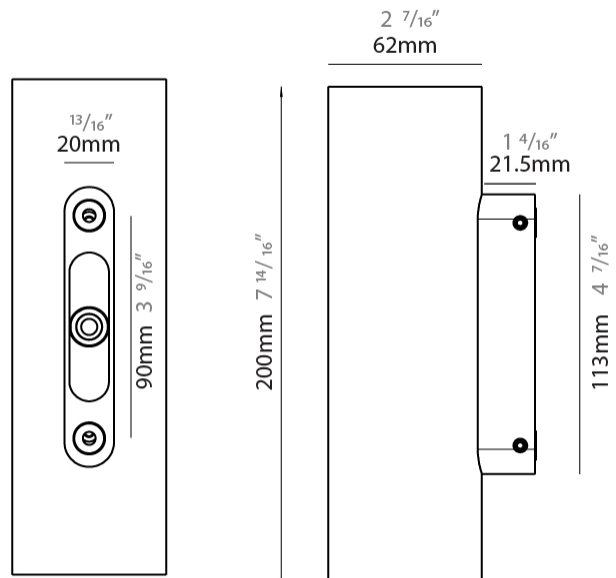

1. To build a product code in our configurator select the specify button on the base model # product page
2. To build a manual product code on this datasheet choose from the options listed below in blue font and add the suffix to the base model #

GENERAL

Series: Tracer
Subseries: Tracer 60
Brand: Unonovesette
Division: Exterior
Mounting Type: Surface
Mounting Location: Wall
Subcategory: Wall Effect

PHYSICAL

Shape: Cylinder
Diameter (mm): 62
Diameter (in): 2 7/16
Height (mm): 200
Depth (mm): 83.5
Height (in): 7 7/8
Depth (in): 3 5/16
Light Distribution: Direct / Indirect
Weight (kg): 1.35
Weight (lbs): 2.98
Diffuser: Extra clear tempered glass 2mm
Fixture Finish: WHI / BLK / ASB
Fixture Material: Brass
Cable Details: 350mm NS20N PCP 2x0.5 mm2

ELECTRICAL

Lamp Type: LED
Input Wattage (W): 12.5
Total Output Wattage (W): 10
Dimming: Non-Dimming / Phase Dimming (120Vac only) / 0-10V Dimming
Driver Included: No
Driver Location: Remote
Driver Type: Constant Voltage - 120 / 277
Driver Class: Class 2
Input Voltage (V): 120 - 277
Output Voltage (V): 24

LED

Color Temperature (°K): 2700 / 3000 / 4000
Max. Delivered Lumen (lm): 1030 (3000K)
CRI: >90 CRI
Lamp Life (hrs): 100000
Upon Request: Dim to Warm

OPTICAL

Optic*: 1010 / 1030 / 1050 / 101045 / 3030 / 3050 / 301045 / 5050 / 501045 / 10451045

RATINGS AND CERTIFICATIONS

Certified By: Certified for North American Standards
IP rating: IP66
IK Rating: IK08