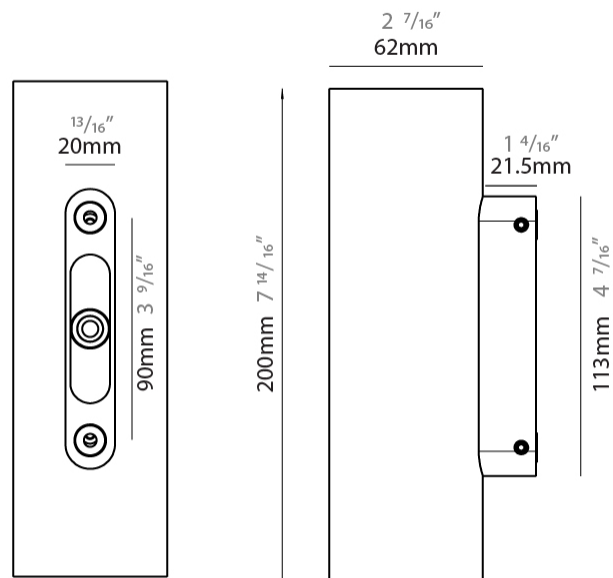

1. To build a product code in our configurator select the specify button on the base model # product page
2. To build a manual product code on this datasheet choose from the options listed below in blue font and add the suffix to the base model #

GENERAL

Series: Tracer
Subseries: Tracer 60
Brand: Unonovesette
Division: Exterior
Mounting Type: Surface
Mounting Location: Wall
Subcategory: Wall Effect

PHYSICAL

Shape: Cylinder
Diameter (mm): 62
Diameter (in): 2 7/16
Height (mm): 200
Depth (mm): 83.5
Height (in): 7 7/8
Depth (in): 3 5/16
Light Distribution: Direct / Indirect
Weight (kg): 1.35
Weight (lbs): 2.98
Diffuser: Extra clear tempered glass 2mm
Fixture Finish: WHI / BLK / ASB
Fixture Material: Brass
Cable Details: 350mm NS20N PCP 2x0.5 mm2

ELECTRICAL

Lamp Type: LED
Input Wattage (W): 12.5
Total Output Wattage (W): 10
Dimming: Non-Dimming / Phase Dimming (120Vac only) / 0-10V Dimming
Driver Included: No
Driver Location: Remote
Driver Type: Constant Voltage - 120 / 277
Driver Class: Class 2
Input Voltage (V): 120 - 277
Output Voltage (V): 24

LED

Color Temperature (°K): 2700 / 3000 / 4000
Max. Delivered Lumen (lm): 1030 (3000K)
CRI: >90 CRI
Lamp Life (hrs): 100000
Upon Request: Dim to Warm

OPTICAL

Optic®: 1010 / 1030 / 1050 / 101045 / 3030 / 3050 / 301045 / 5050 / 501045 / 10451045

RATINGS AND CERTIFICATIONS

Certified By: Certified for North American Standards
IP rating: IP66
IK Rating: IK08