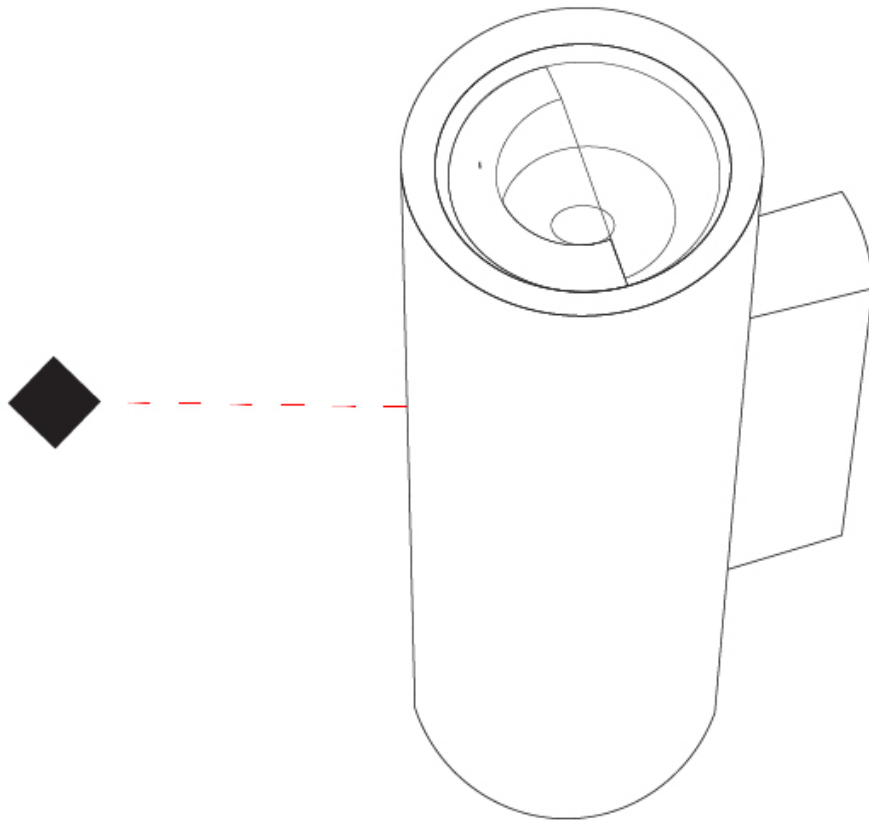

TRACER 60 SURFACE

E12W0000-

PROJECT

TYPE

SPECIFIER

QUANTITY

DATE

E