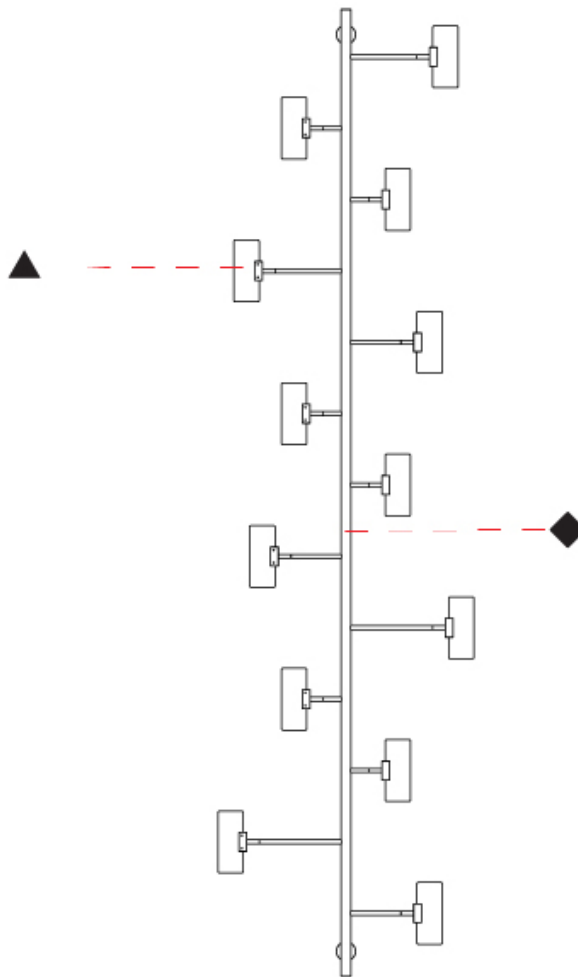

TREE SURFACE

D183000-

PROJECT

TYPE

SPECIFIER

QUANTITY

DATE

D