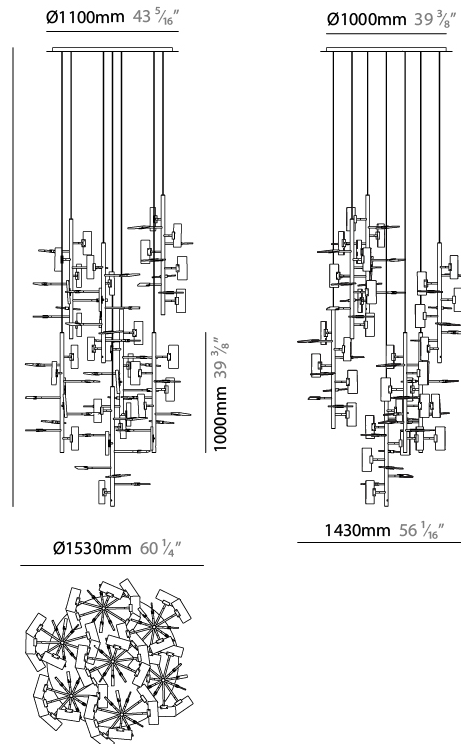

PROJECT	
TYPE	
SPECIFIER	
QUANTITY	
DATE	

TREE SUSPENSION

D181001-

base number	Color	Finish	Finish
	Temperature	Options	Options

1. To build a product code in our configurator select the specify button on the base model # product page
2. To build a manual product code on this datasheet choose from the options listed below in blue font and add the suffix to the base model #

GENERAL

Series: Tree
Partner: Artigja
Division: Design
Installation: Suspension
Product Type: Chandelier
Mounting Location: Ceiling
Light Distribution: Direct / Indirect

PHYSICAL

Shape: Abstract
Length (mm): 1550
Length (in): 59 7/16
Width (mm): 1450
Width (in): 61
Height (mm): 1000
Height (in): 39 3/8
Diffuser: Glass - Clear / Amber / Smoke Gray
Fixture Finish: BBS / BUB / ABR / DRB / DUB / AGD / LBB / DBZ / BBN / PCH / PGO / PBN / WHI / BLK
Accent Finish: CLR / AMB / SMG
Fixture Material: Glass / Metal
Primary Material: Glass

ELECTRICAL

Lamp Type: LED
Input Wattage (W): 323.4
Dimming: Dali Dimming / Phase Dimming
Driver Included: Yes
Driver Location: Integrated
Driver Class: Class 2
Input Voltage (V): 120
Output Voltage (V): 12
Upon Request: 0-10V Dimming

LED

Number of LEDs: 77
Color Temperature (°K): 2700 / 3000 / 4000
Nominal Lumen (lm): 47355 / 47740 / 52668
Lamp Life (hrs): 50000

OPTICAL

RATINGS AND CERTIFICATIONS

Certified By: Certified for North American Standards
IP rating: IP20