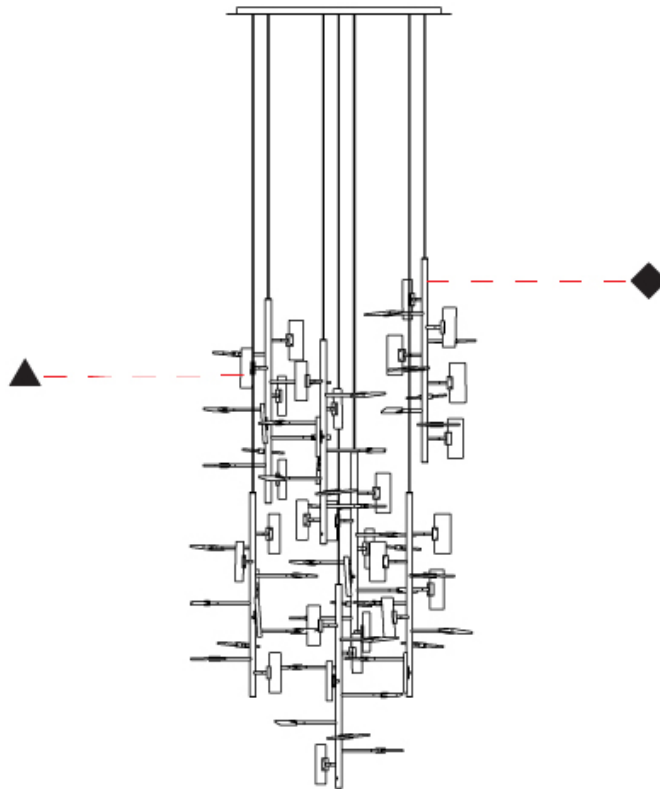

TREE SUSPENSION

D181001-

PROJECT

TYPE

SPECIFIER

QUANTITY

DATE

D