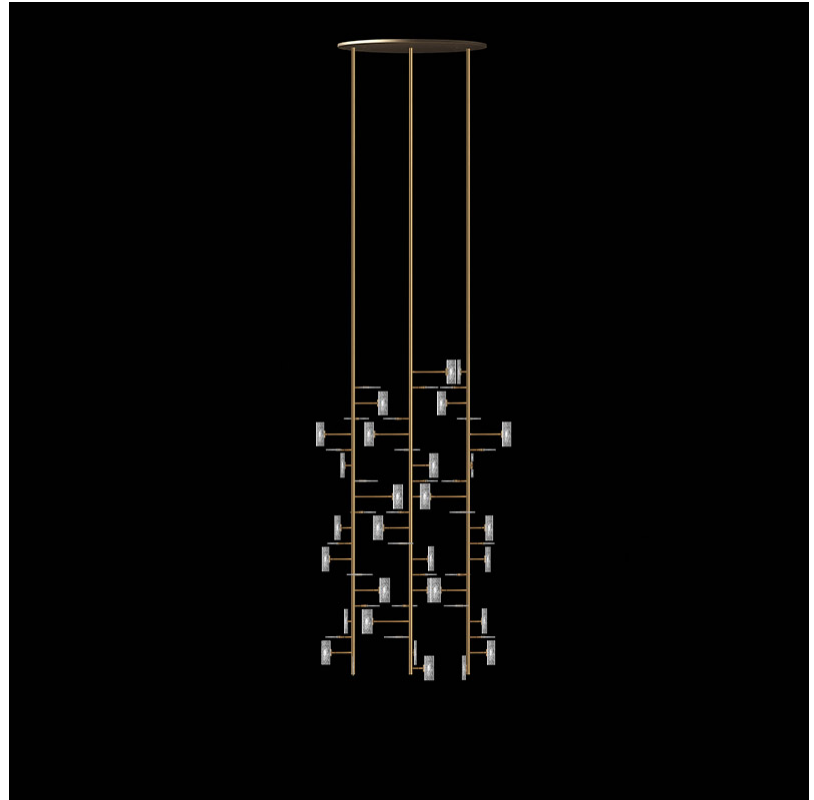

TREE SUSPENSION

D182002-

base number   Color   Finish   Finish
Temperature   Options   Options

1. To build a product code in our configurator select the specify button on the base model # product page
2. To build a manual product code on this datasheet choose from the options listed below in blue font and add the suffix to the base model #

GENERAL

Series: Tree
Partner: Artigja
Division: Design
Installation: Suspension
Product Type: Chandelier
Mounting Location: Ceiling
Light Distribution: Direct / Indirect

PHYSICAL

Shape: Abstract
Length (mm): 1700
Length (in): 66 ¹⁵/₁₆
Width (mm): 800
Width (in): 31 ¹/₂
Height (mm): 2000
Height (in): 78 ³/₄
Diffuser: Glass - Clear / Amber / Smoke Gray
Fixture Finish: BBS / BUB / ABR / DRB / DUB / AGD/ LBB / DBZ / BBN / PCH / PGO / PBN / WHI / BLK
Accent Finish: CLR / AMB / SMG
Fixture Material: Glass / Metal
Primary Material: Glass

ELECTRICAL

Lamp Type: LED
Input Wattage (W): 252
Dimming: Dali Dimming / Phase Dimming
Driver Included: Yes
Driver Location: Integrated
Driver Class: Class 2
Input Voltage (V): 120
Output Voltage (V): 12
Upon Request: 0-10V Dimming

LED

Number of LEDs: 60
Color Temperature (°K): 2700 / 3000 / 4000
Nominal Lumen (lm): 22140 / 22320 / 24624
Lamp Life (hrs): 50000

OPTICAL

RATINGS AND CERTIFICATIONS

Certified By: Certified for North American Standards
IP rating: IP20