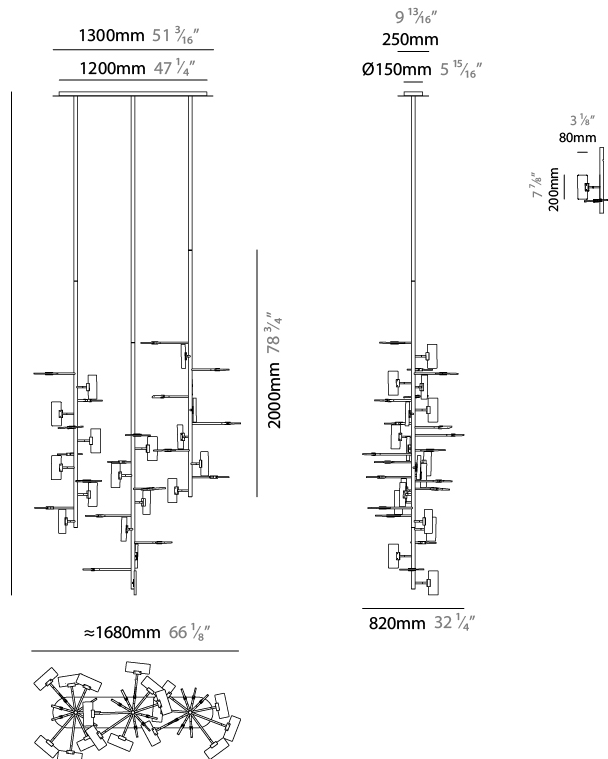

PROJECT	
TYPE	
SPECIFIER	
QUANTITY	
DATE	

TREE SUSPENSION

D182001-

base number	Color Temperature	Finish Options	Finish Options

1. To build a product code in our configurator select the specify button on the base model # product page
2. To build a manual product code on this datasheet choose from the options listed below in blue font and add the suffix to the base model #

GENERAL

Series: Tree
Partner: Artigja
Division: Design
Installation: Suspension
Product Type: Chandelier
Mounting Location: Ceiling
Light Distribution: Direct / Indirect

PHYSICAL

Shape: Abstract
Length (mm): 1600
Length (in): 63
Width (mm): 800
Width (in): 31 1/2
Height (mm): 3000
Height (in): 118 1/8
Diffuser: Glass - Clear / Amber / Smoke Gray
Fixture Finish: BBS / BUB / ABR / DRB / DUB / AGD / LBB / DBZ / BBN / PCH / PGO / PBN / WHI / BLK
Accent Finish: CLR / AMB / SMG
Fixture Material: Glass / Metal
Primary Material: Glass

ELECTRICAL

Lamp Type: LED
Input Wattage (W): 151.2
Dimming: Dali Dimming / Phase Dimming
Driver Included: Yes
Driver Location: Integrated
Driver Class: Class 2
Input Voltage (V): 120
Output Voltage (V): 12
Upon Request: 0-10V Dimming

LED

Number of LEDs: 60
Color Temperature (°K): 2700 / 3000 / 4000
Nominal Lumen (lm): 36900 / 37200 / 41040
Lamp Life (hrs): 50000

OPTICAL

RATINGS AND CERTIFICATIONS

Certified By: Certified for North American Standards
IP rating: IP20