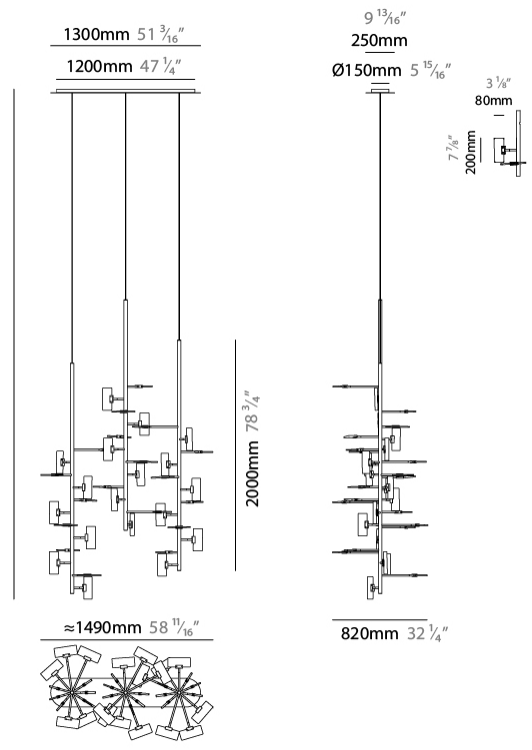

GENERAL

Series: Tree
 Partner: Artigja
 Division: Design
 Installation: Suspension
 Product Type: Chandelier
 Mounting Location: Ceiling
 Light Distribution: Direct / Indirect

PHYSICAL

Shape: Abstract
 Length (mm): 1500
 Length (in): 59 1/16
 Width (mm): 800
 Width (in): 31 1/2
 Height (mm): 2000
 Height (in): 78 3/4
 Diffuser: Glass - Clear / Amber / Smoke Gray
 Fixture Finish: BBS / BUB / ABR / DRB / DUB / AGD / LBB / DBZ / BBN / PCH / PGO / PBN / WHI / BLK
 Accent Finish: CLR / AMB / SMG
 Fixture Material: Glass / Metal
 Primary Material: Glass

LED

Number of LEDs: 36
 Color Temperature (°K): 2700 / 3000 / 4000
 Nominal Lumen (lm): 36900 / 37200 / 41040
 Lamp Life (hrs): 50000

OPTICAL

RATINGS AND CERTIFICATIONS

Certified By: Certified for North American Standards
 IP rating: IP20

GENERAL

Series: Tree
Partner: Artigja
Division: Design
Installation: Suspension
Product Type: Chandelier
Mounting Location: Ceiling
Light Distribution: Direct / Indirect

PHYSICAL

Shape: Abstract
Length (mm): 1550
Length (in): 59 7/16
Width (mm): 1450
Width (in): 61
Height (mm): 1000
Height (in): 39 3/8
Diffuser: Glass - Clear / Amber / Smoke Gray
Fixture Finish: BBS / BUB / ABR / DRB / DUB / AGD / LBB / DBZ / BBN / PCH / PGO / PBN / WHI / BLK
Accent Finish: CLR / AMB / SMG
Fixture Material: Glass / Metal
Primary Material: Glass