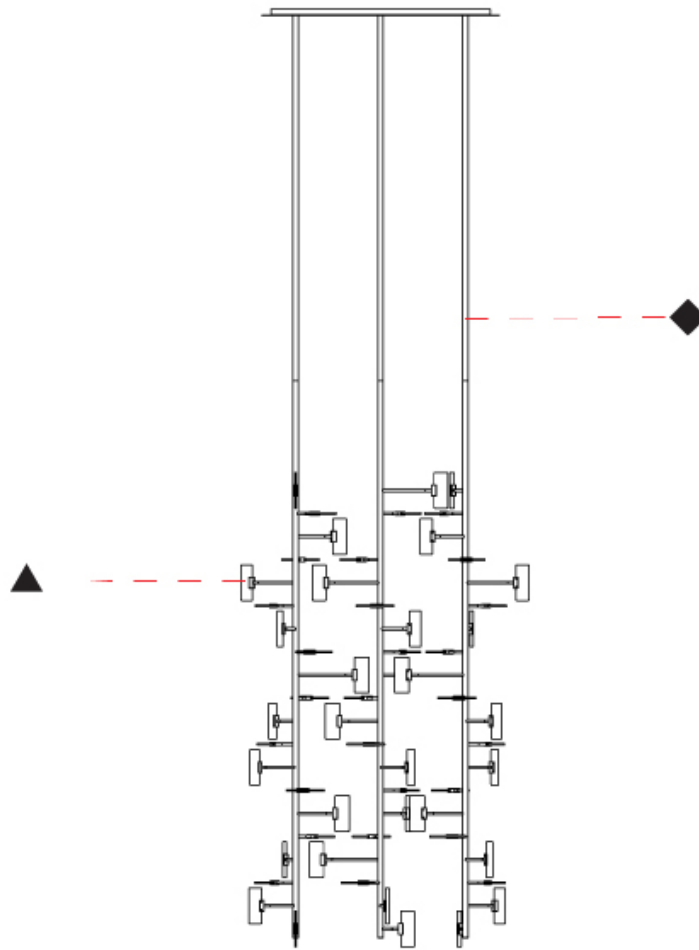

TREE SUSPENSION

D182002-

PROJECT

TYPE

SPECIFIER

QUANTITY

DATE

D