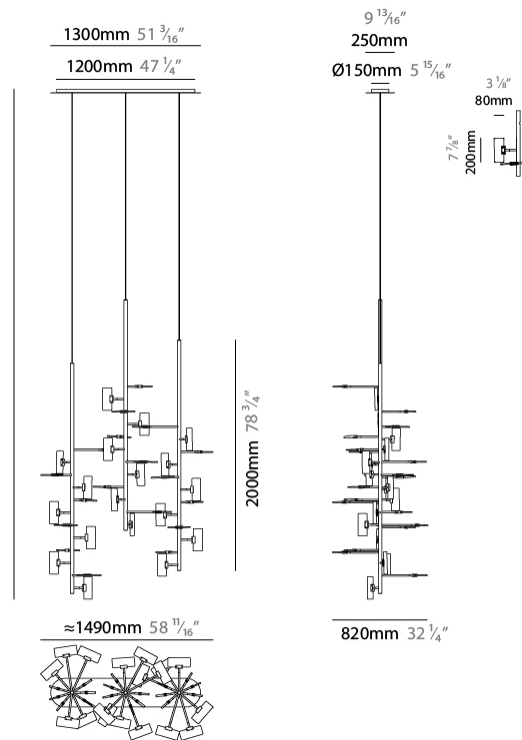

GENERAL

Series: Tree
Partner: Artigia
Division: Design
Installation: Suspension
Product Type: Chandelier
Mounting Location: Ceiling
Light Distribution: Direct / Indirect

PHYSICAL

Shape: Abstract
Length (mm): 1500
Length (in): 59 1/16
Width (mm): 800
Width (in): 31 1/2
Height (mm): 2000
Height (in): 78 3/4
Diffuser: Glass - Clear / Amber / Smoke Gray
Fixture Finish: BBS / BUB / ABR / DRB / DUB / AGD / LBB / DBZ / BBN / PCH / PGO / PBN / WHI / BLK
Accent Finish: CLR / AMB / SMG
Fixture Material: Glass / Metal
Primary Material: Glass

LED

Number of LEDs: 36
Color Temperature (°K): 2700 / 3000 / 4000
Nominal Lumen (lm): 36900 / 37200 / 41040
Lamp Life (hrs): 50000

OPTICAL

RATINGS AND CERTIFICATIONS

Certified By: Certified for North American Standards
IP rating: IP20

GENERAL

Series: Tree
Partner: Artigja
Division: Design
Installation: Suspension
Product Type: Chandelier
Mounting Location: Ceiling
Light Distribution: Direct / Indirect

PHYSICAL

Shape: Abstract
Length (mm): 1550
Length (in): 59 7/16
Width (mm): 1450
Width (in): 61
Height (mm): 1000
Height (in): 39 3/8
Diffuser: Glass - Clear / Amber / Smoke Gray
Fixture Finish: BBS / BUB / ABR / DRB / DUB / AGD / LBB / DBZ / BBN / PCH / PGO / PBN / WHI / BLK
Accent Finish: CLR / AMB / SMG
Fixture Material: Glass / Metal
Primary Material: Glass