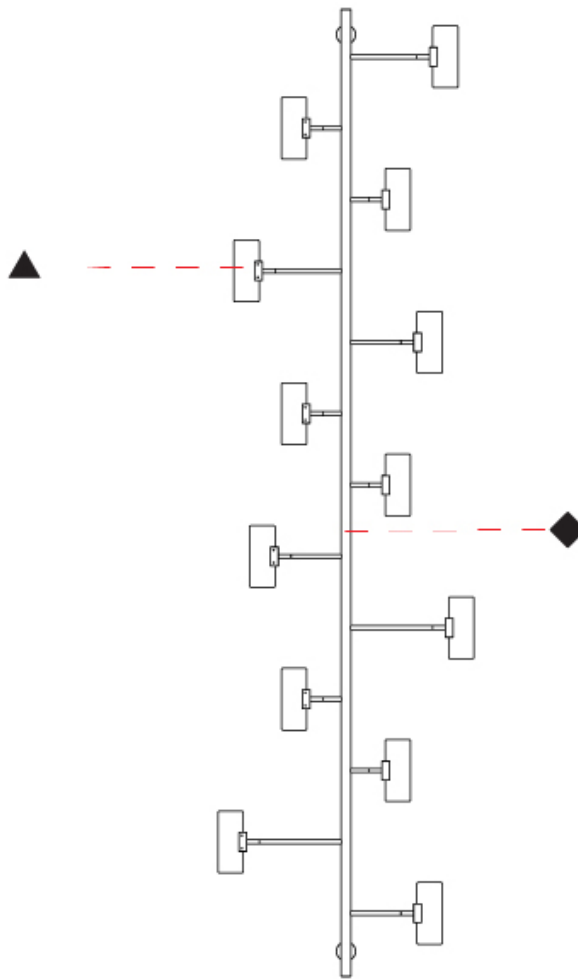

TREE SURFACE

D183000-

PROJECT _____

TYPE _____

SPECIFIER _____

QUANTITY _____

DATE _____

D