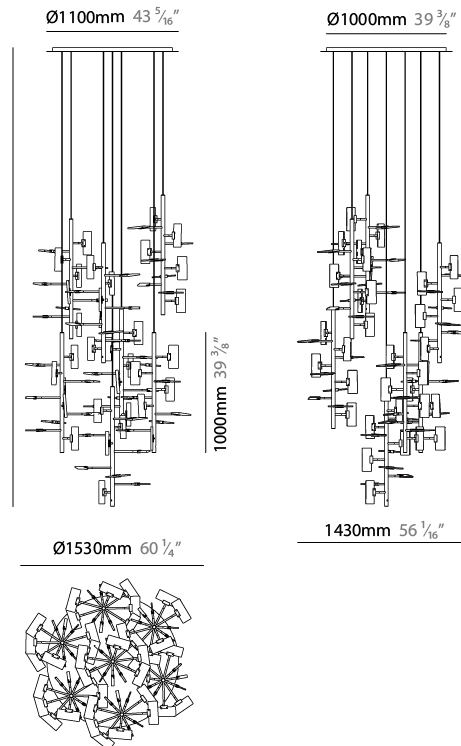

PROJECT	
TYPE	
SPECIFIER	
QUANTITY	
DATE	

TREE SUSPENSION

D181001-

base number	Color	Finish	Finish
	Temperature	Options	Options

1. To build a product code in our configurator select the specify button on the base model # product page
2. To build a manual product code on this datasheet choose from the options listed below in blue font and add the suffix to the base model #

GENERAL

Series: Tree
Partner: Artigja
Division: Design
Installation: Suspension
Product Type: Chandelier
Mounting Location: Ceiling
Light Distribution: Direct / Indirect

PHYSICAL

Shape: Abstract
Length (mm): 1550
Length (in): 59 7/16
Width (mm): 1450
Width (in): 61
Height (mm): 1000
Height (in): 39 3/8
Diffuser: Glass - Clear / Amber / Smoke Gray
Fixture Finish: BBS / BUB / ABR / DRB / DUB / AGD / LBB / DBZ / BBN / PCH / PGO / PBN / WHI / BLK
Accent Finish: CLR / AMB / SMG
Fixture Material: Glass / Metal
Primary Material: Glass

ELECTRICAL

Lamp Type: LED
Input Wattage (W): 323.4
Dimming: Dali Dimming / Phase Dimming
Driver Included: Yes
Driver Location: Integrated
Driver Class: Class 2
Input Voltage (V): 120
Output Voltage (V): 12
Upon Request: 0-10V Dimming

LED

Number of LEDs: 77
Color Temperature (°K): 2700 / 3000 / 4000
Nominal Lumen (lm): 47355 / 47740 / 52668
Lamp Life (hrs): 50000

OPTICAL

RATINGS AND CERTIFICATIONS

Certified By: Certified for North American Standards
IP rating: IP20