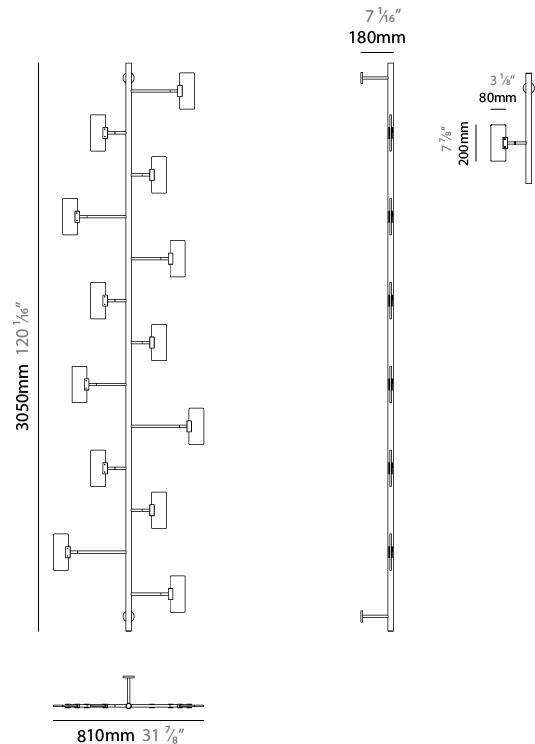

PROJECT _____
TYPE _____
SPECIFIER _____
QUANTITY _____
DATE _____

TREE SURFACE

D183000-

base number   Color   Finish   Finish
Temperature   Options   Options

1. To build a product code in our configurator select the specify button on the base model # product page
2. To build a manual product code on this datasheet choose from the options listed below in blue font and add the suffix to the base model #

GENERAL

Series: Tree
Partner: Artigja
Division: Design
Installation: Surface
Product Type: Wall Surface
Mounting Location: Wall
Light Distribution: Direct / Indirect

PHYSICAL

Shape: Abstract
Length (mm): 700
Length (in): 27 ⁹/₁₆
Height (mm): 2000
Height (in): 78 ³/₄
Diffuser: Glass - Clear / Amber / Smoke Gray
Fixture Finish: BBS / BUB / ABR / DRB / DUB / AGD / LBB / DBZ / BBN / PCH / PGO / PBN / WHI / BLK
Accent Finish: CLR / AMB / SMG
Fixture Material: Glass / Metal
Primary Material: Glass

ELECTRICAL

Lamp Type: LED
Input Wattage (W): 54.6
Dimming: Dali Dimming / Phase Dimming
Driver Location: Remote
Input Voltage (V): 120
Upon Request: 01-0V Dimming

LED

Number of LEDs: 13
Color Temperature (°K): 2700 / 3000 / 4000
Nominal Lumen (lm): 7995 / 8060 / 8892
Lamp Life (hrs): 50000

OPTICAL

RATINGS AND CERTIFICATIONS

Certified By: Certified for North American Standards
IP rating: IP20