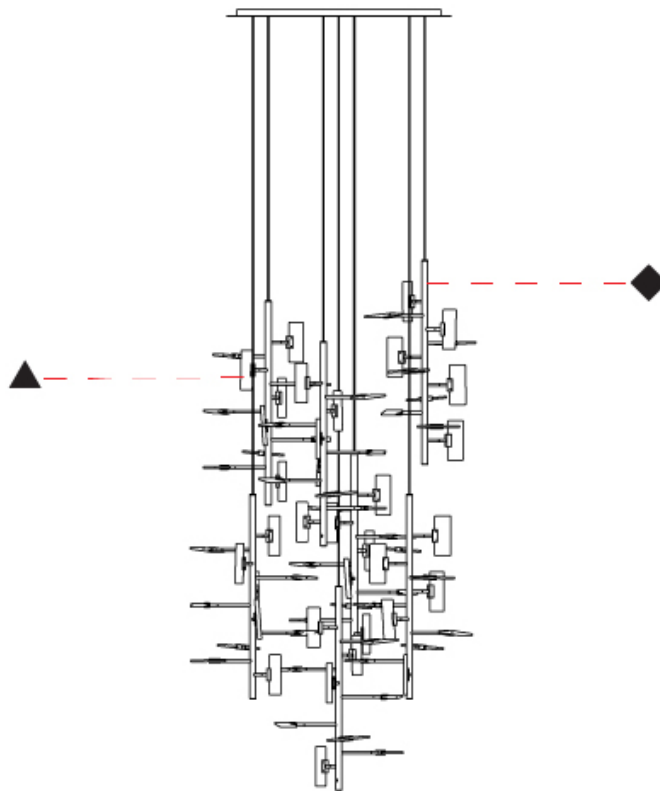

TREE SUSPENSION

D181001-

PROJECT

TYPE

SPECIFIER

QUANTITY

DATE

D