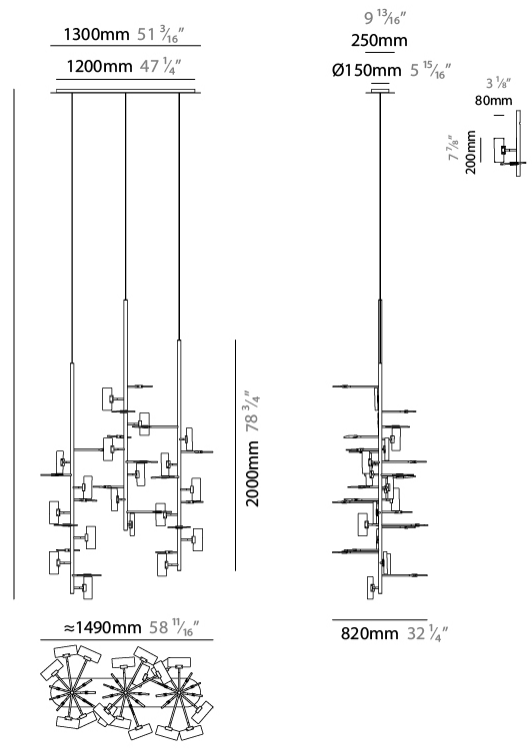

GENERAL

Series: Tree
Partner: Artigia
Division: Design
Installation: Suspension
Product Type: Chandelier
Mounting Location: Ceiling
Light Distribution: Direct / Indirect

PHYSICAL

Shape: Abstract
Length (mm): 1500
Length (in): 59 1/16
Width (mm): 800
Width (in): 31 1/2
Height (mm): 2000
Height (in): 78 3/4
Diffuser: Glass - Clear / Amber / Smoke Gray
Fixture Finish: BBS / BUB / ABR / DRB / DUB / AGD / LBB / DBZ / BBN / PCH / PGO / PBN / WHI / BLK
Accent Finish: CLR / AMB / SMG
Fixture Material: Glass / Metal
Primary Material: Glass

LED

Number of LEDs: 36
Color Temperature (°K): 2700 / 3000 / 4000
Nominal Lumen (lm): 36900 / 37200 / 41040
Lamp Life (hrs): 50000

OPTICAL

RATINGS AND CERTIFICATIONS

Certified By: Certified for North American Standards
IP rating: IP20

GENERAL

Series: Tree
 Partner: Artigja
 Division: Design
 Installation: Suspension
 Product Type: Chandelier
 Mounting Location: Ceiling
 Light Distribution: Direct / Indirect

PHYSICAL

Shape: Abstract
 Length (mm): 1550
 Length (in): 59 7/16
 Width (mm): 1450
 Width (in): 61
 Height (mm): 1000
 Height (in): 39 3/8
 Diffuser: Glass - Clear / Amber / Smoke Gray
 Fixture Finish: BBS / BUB / ABR / DRB / DUB / AGD / LBB / DBZ / BBN / PCH / PGO / PBN / WHI / BLK
 Accent Finish: CLR / AMB / SMG
 Fixture Material: Glass / Metal
 Primary Material: Glass